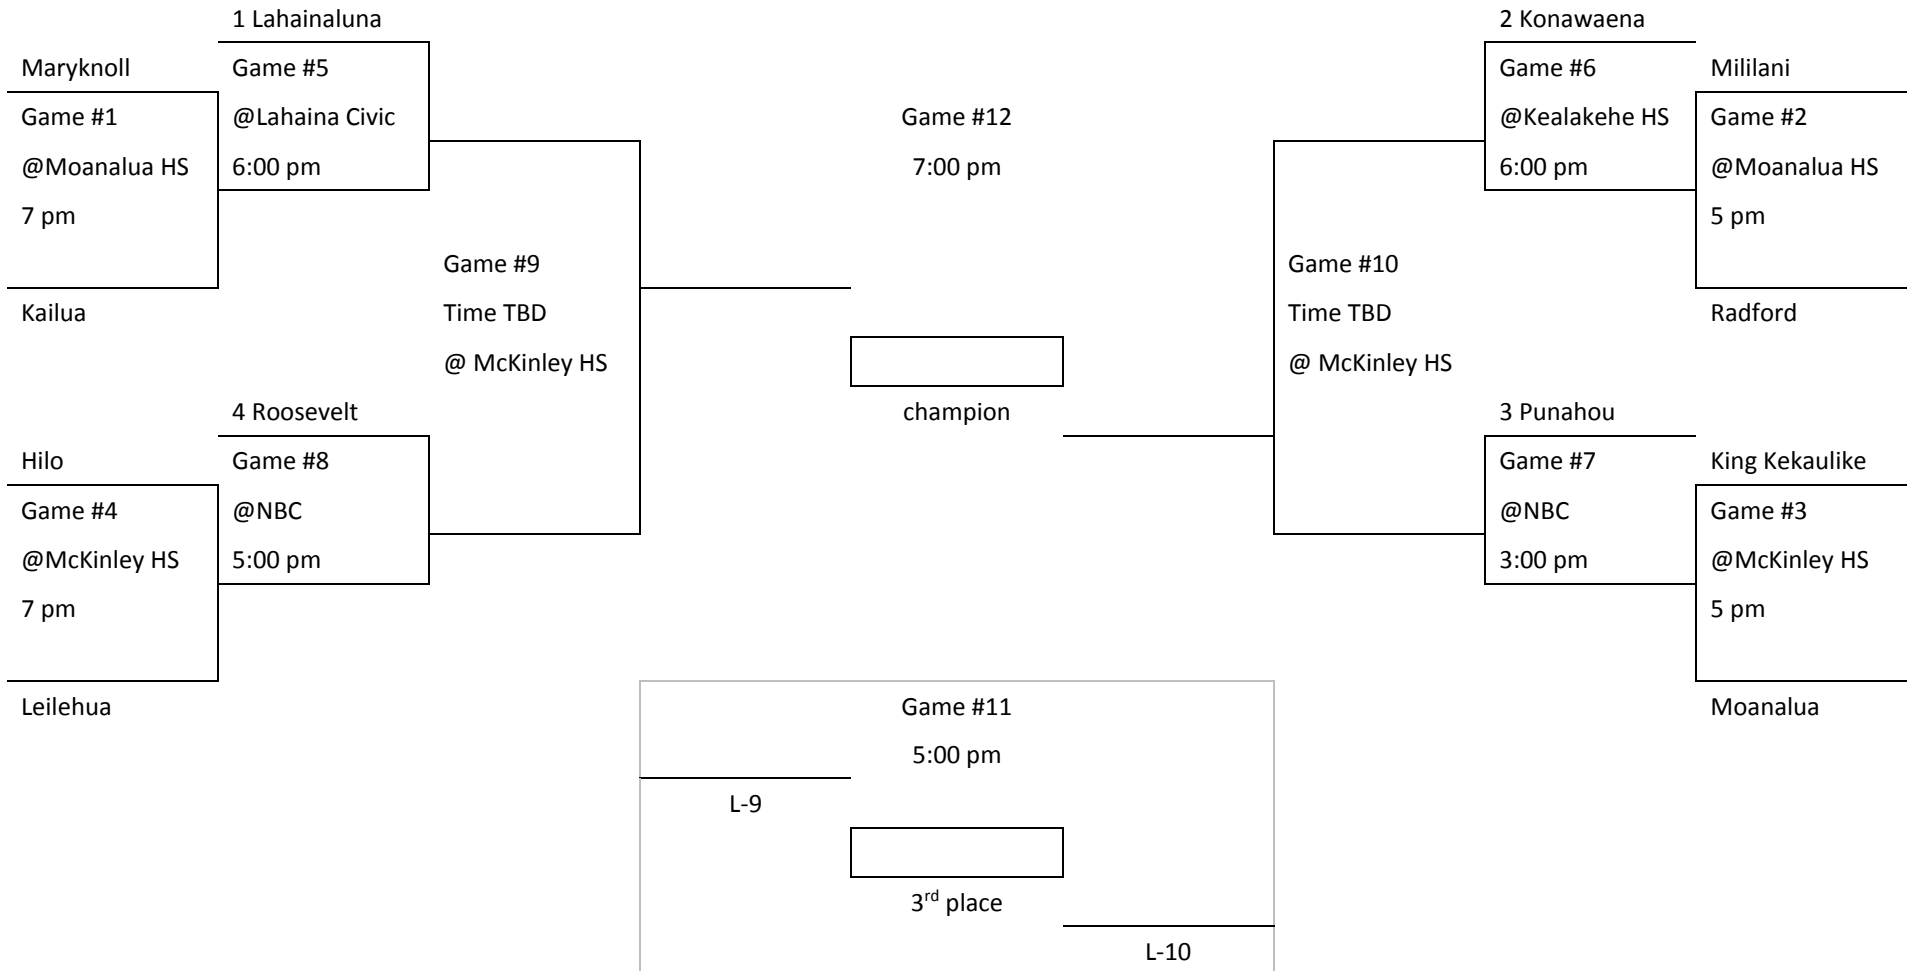

2014 HAWAIIAN AIRLINES
GIRLS BASKETBALL STATE CHAMPIONSHIPS
DIVISION I REGIONAL BRACKET
Presented by the Hawaii High School Athletic Association

FRIDAY
FEB. 7

SATURDAY
FEB. 8

FRIDAY
FEB. 14

SATURDAY
FEB. 15

FRIDAY
FEB. 14

SATURDAY
FEB. 8

FRIDAY
FEB. 7

Blaisdell Arena