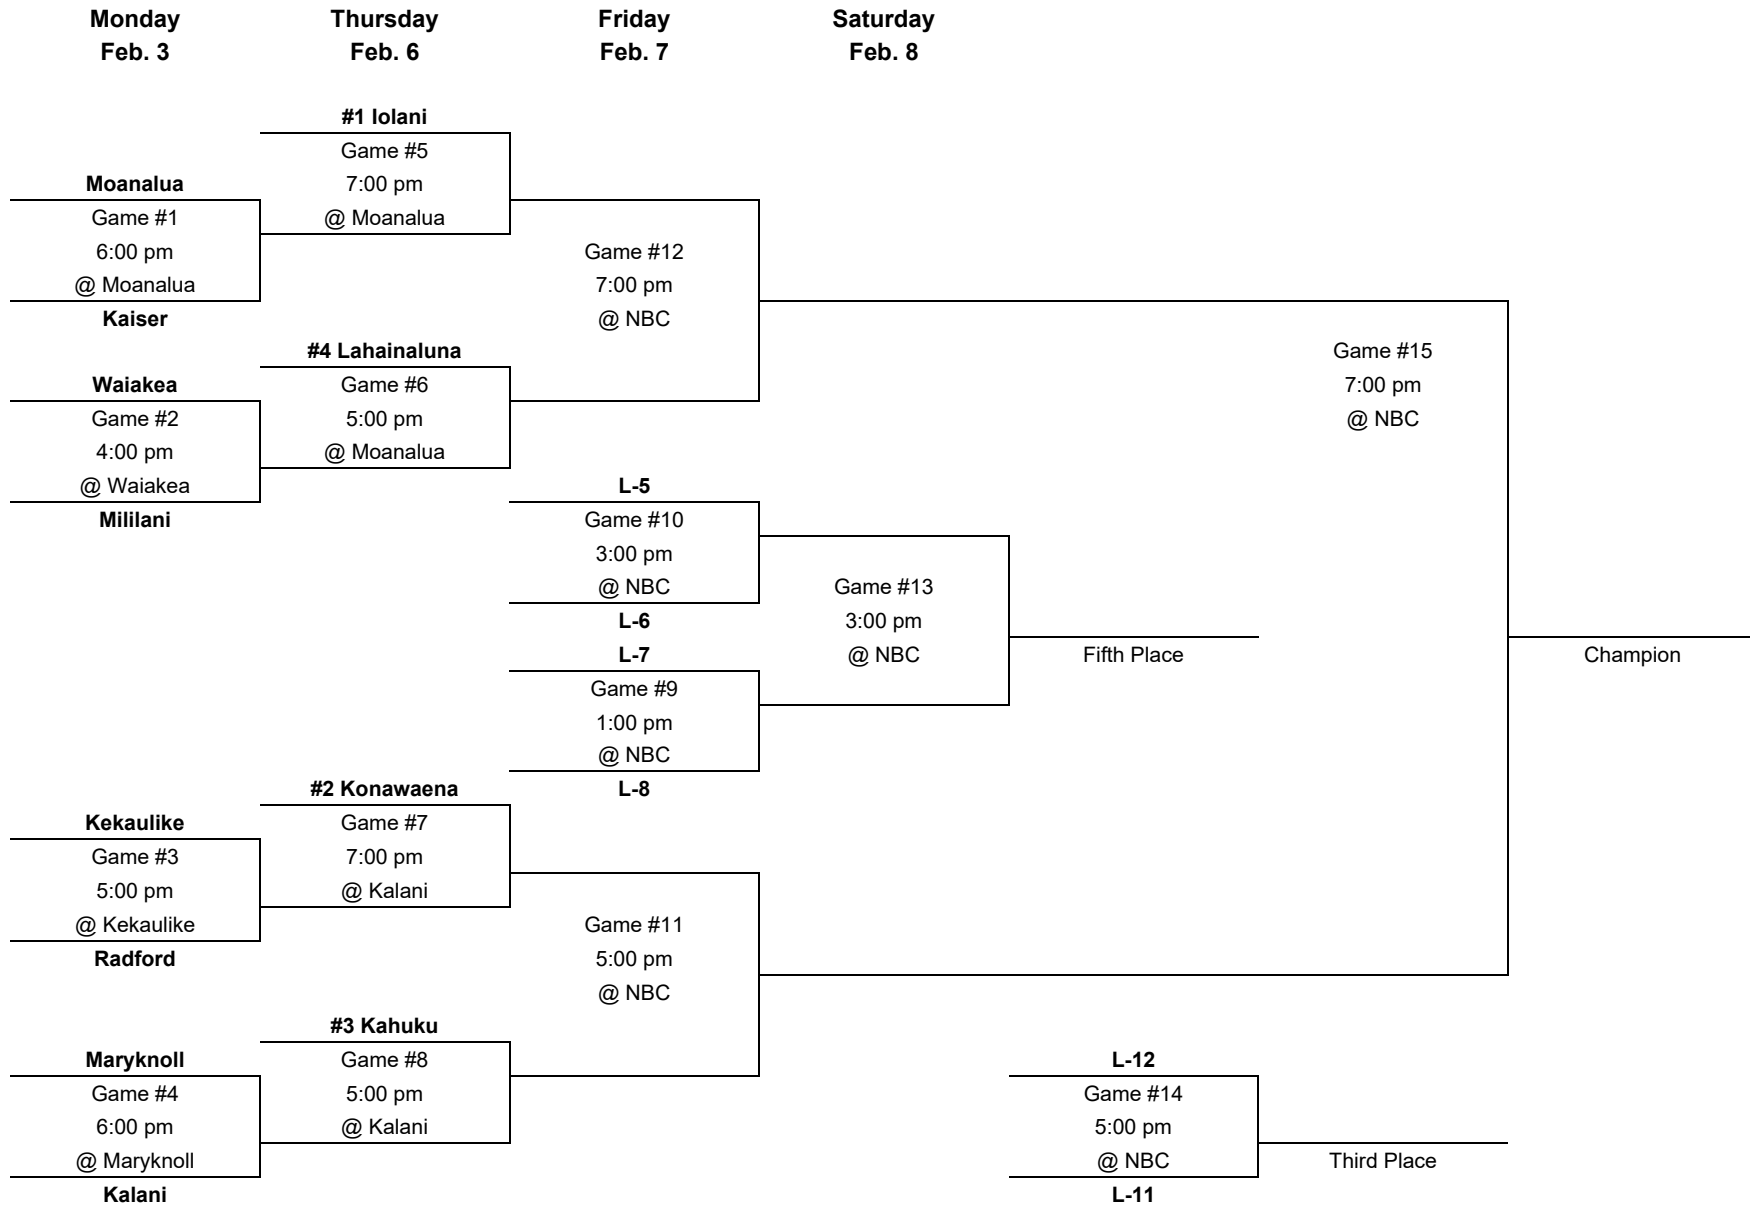

GIRLS BASKETBALL STATE CHAMPIONSHIPS DIVISION I BRACKET | FEBRUARY 3-8, 2020