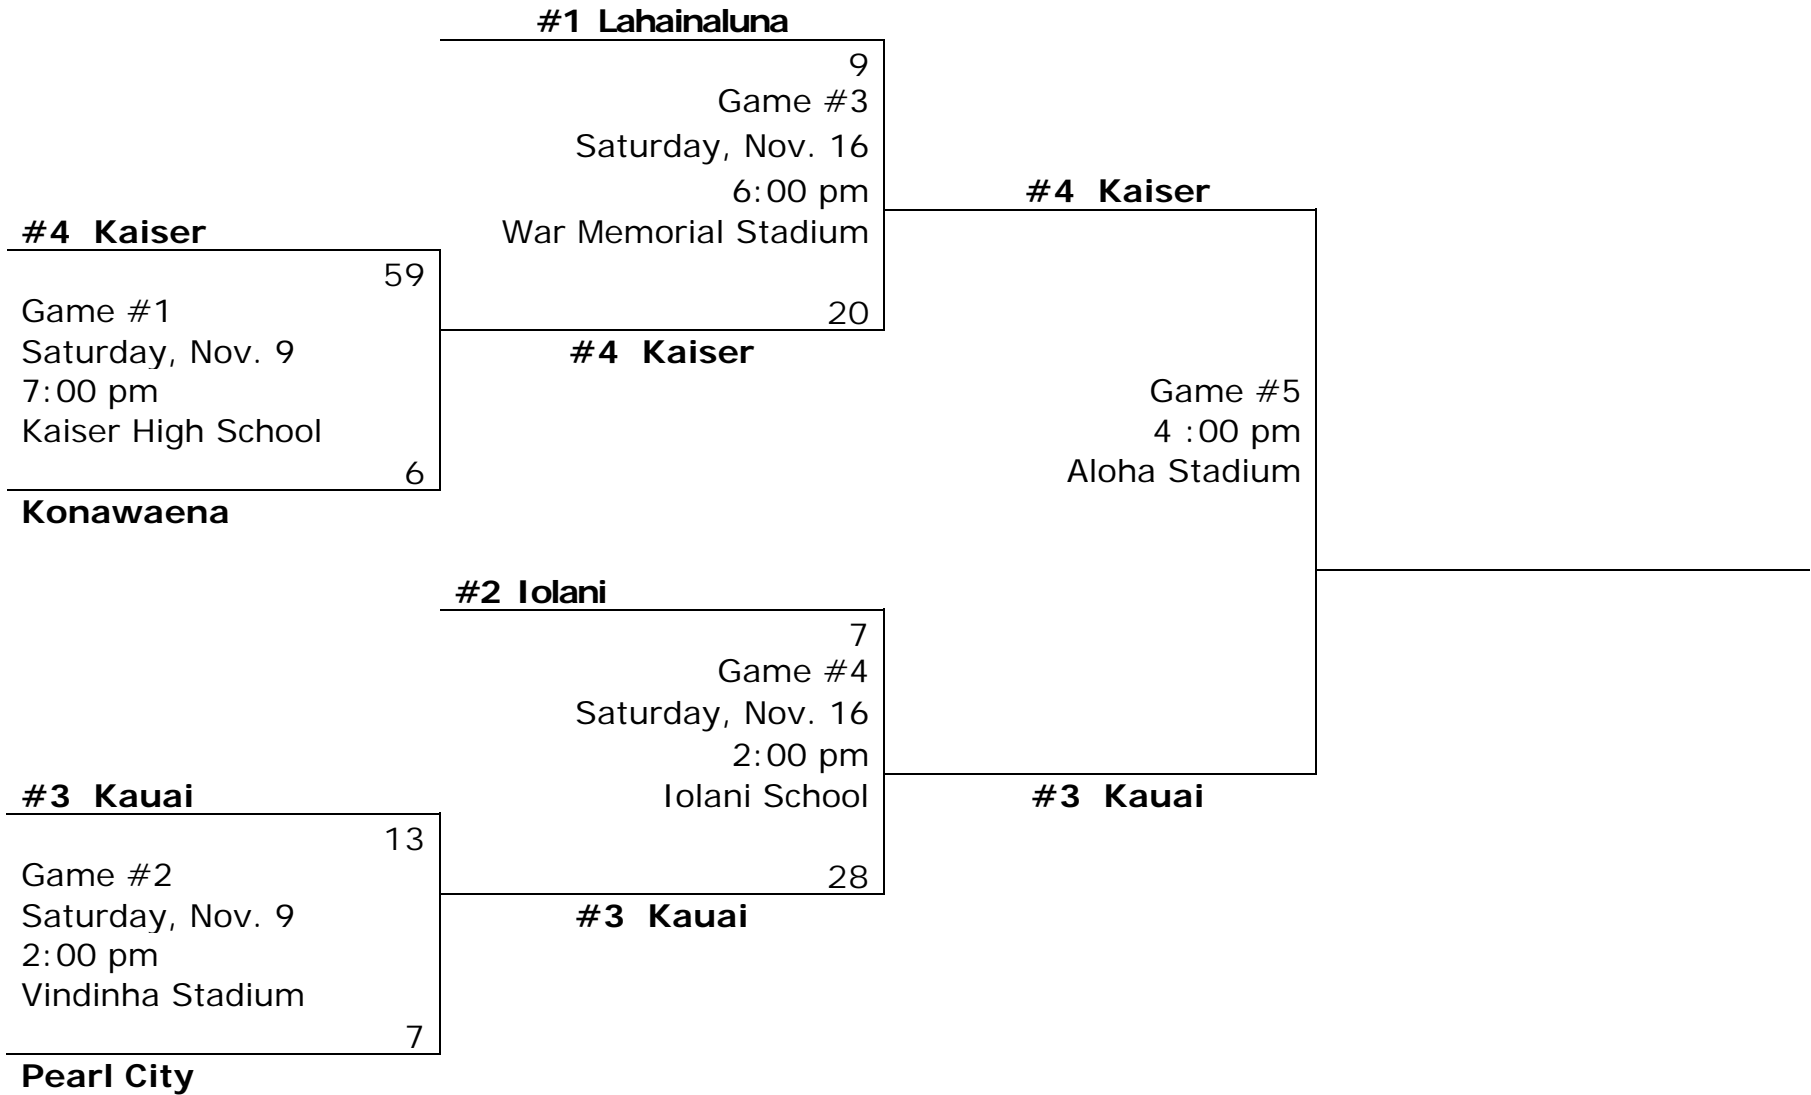

**First Hawaiian Bank
2013 Football State Championships Division II**