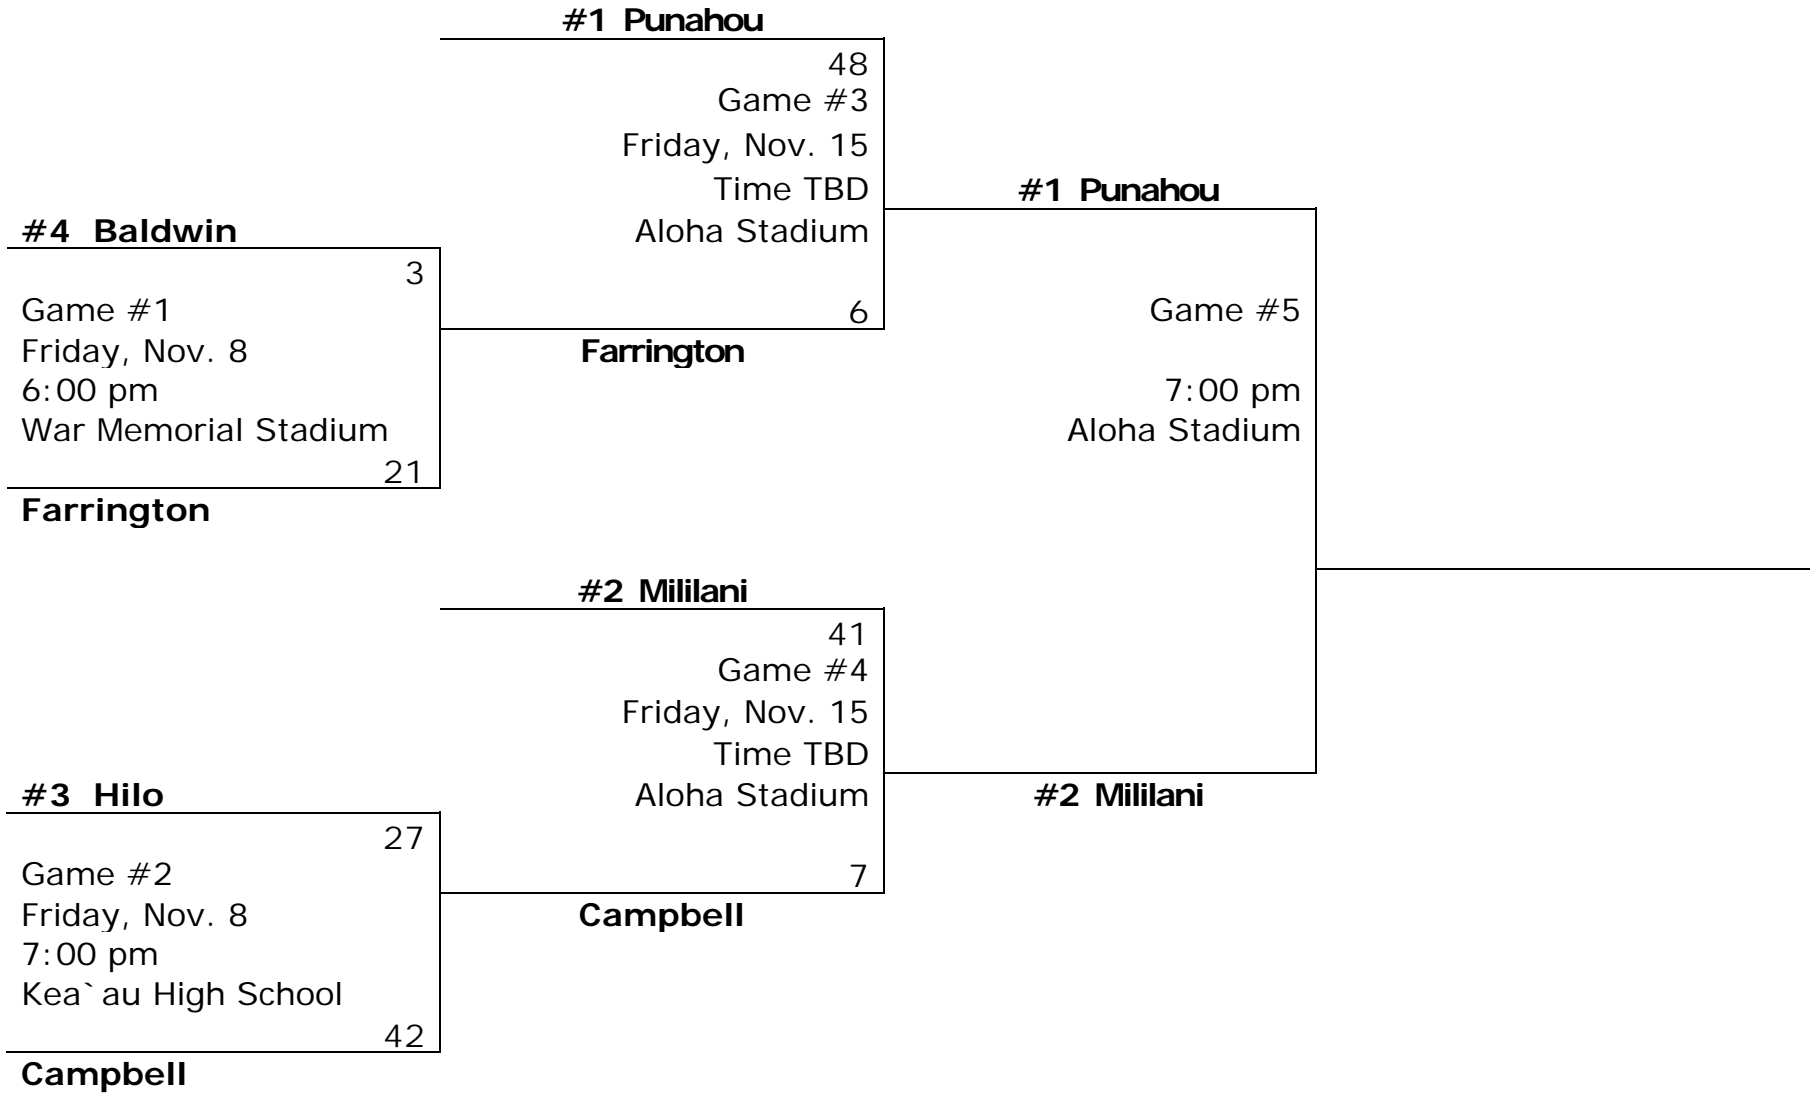

PROBABLE STARTERS
HHSAA DIVISION II STATE CHAMPIONSHIP

Kauai Red Raiders

Offense

NO	NAME	POS	HT	WT	YR
1	CAMERON HENRY	WR	5-7	130	11
5	KANOA IWASAKI	WR	5-8	150	12
6	KELSON ANDRADE	QB	5-6	140	12
8	PONO BUKOSKI	WR	5-10	155	12
9	REGGIE MCFADDEN	RB	5-8	150	12
12	KALAWAIA JUDD	WR	6-1	160	11
52	DEVAN FERREIRA	C	6-5	320	12
53	JARED ASTROLOGIO	T	5-10	230	11
57	RAMSEY LOPEZ	T	5-7	210	12
63	NATE HERBIG	G	6-3	290	10
69	CLINT MATIAS	G	6-1	235	11

Defense

NO	NAME	POS	HT	WT	YR
2	KEL'I EFHAN	LB	5-7	155	11
3	DAMIEN BUTAC	CB	5-5	135	10
4	KAIEA IWASAKI	S	5-6	135	12
8	PONO BUKOSKI	LB	5-10	155	12
25	KEANU HANOHAHO	DT	5-7	175	12
40	SHAEDON TALLANO	CB	5-7	130	11
42	JAMES BUKOSKI	LB	5-8	170	12
45	SIPA NAMOA	DE	5-9	210	12
50	FRED ASTROLOGIO	DE	5-8	220	12
55	NICK GABRIEL	LB	5-6	175	11
56	LA'I MATIAS	DT	5-8	205	12

Specialists

NO	NAME	POS	HT	WT	YR
4	KAIEA IWASAKI	H	5-6	135	12
8	PONO BUKOSKI	K	5-10	155	12
12	KALAWAIA JUDD	P	6-1	160	11
42	JAMES BUKOSKI	LS	5-8	170	12

Kaiser Cougars

Offense

NO	NAME	POS	HT	WT	YR
4	THOMAS BUNTENBAH-LEONG	DB	5'11	185	12
6	FITOU FISIIAHI	LB	6'0	235	12
11	KAHOALII KARRATTI	QB	5'9	172	12
13	NIC TOM	WR	5'8	150	10
23	JUSTIN IKEI	WR	5'6	150	11
28	CURT CLIVIO	WR	6'0	166	12
56	MICHAEL TAKEIFANGA	OL	5'9	290	11
60	JOSHUA POKRAKA	OL	5'11	210	12
69	MAKENA KANEAIKALA	OL	6'4	215	12
72	MICHAEL ELETISE	OL	6'2	265	10
78	JOHNWENDELL NISA	OL	6'2	295	10

Defense

NO	NAME	POS	HT	WT	YR
2	MAKAIO HOPEAU-LAMPITOC	DB	5'10	179	12
5	CANAAN SAOLE	DB	6'0	185	12
6	FITOU FISIIAHI	LB	6'0	235	12
9	ZENO CHOI	DL	6'1	229	11
10	PARKER HIGGINS	LB	5'10	199	10
14	ISAAC SLADE-MATAUTIA	LB	6'1	185	9
20	TREVIN KAHUNANUI	DB	5'11	185	12
21	MELVIN KAHUNANUI	DB	5'11	184	12
32	JESHUA BITANGA	RB	5'9	174	12
50	DEREK COSTA	DL	5'11	260	12
99	MANASE PALU	DL	5'9	310	11

Specialists

NO	NAME	POS	HT	WT	YR
4	THOMAS BUNTENBAH-LEONG	K	5'11	185	12
6	FITOU FISIIAHI	P	6'0	235	12
7	DESTIN MOSS		5'10	157	11
19	MATT SAI,	PK	5'8	150	11
32	JESHUA BITANGA	H	5'9	174	12

**First Hawaiian Bank
2013 Football State Championships Division I**