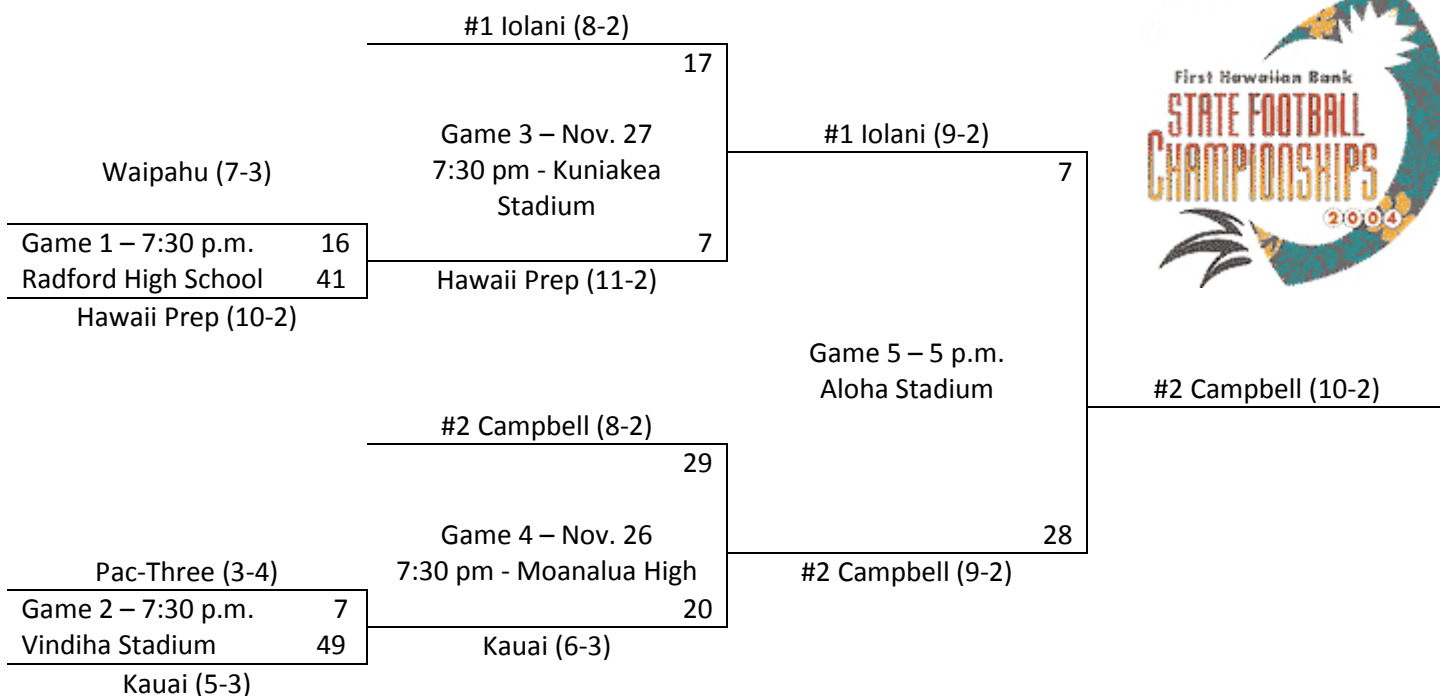

2004 – Division II (6 teams)

Friday, Nov. 19

Fri.-Sat., Nov. 26-27

Friday, Dec. 3

Participating teams, head coaches:

OIA (2 teams)	ILH (1 team)	MIL (1 team)	BIIF (1 team)	KIF (1 team)
Campbell (8-2) Tumoana Kenessey	Iolani (8-2) Wendell Look	Pac-Three (3-4) Jim Klaczak	Hawaii Prep (10-2) Tom Goodspeed	Kauai (5-3) Keli'i Morgado
Waipahu (7-3) Sean Saturnio				

Campbell captures Division II crown

Sabers beat Iolani for first major football title, 28-7

BY WES NAKAMA
Advertiser Staff Writer

With its head coach watching proudly from the stands, the Campbell High School football team executed almost to perfection last night in rolling past

Iolani, 28-7, for the Division II state championship at Aloha Stadium.

The Sabers, ranked No. 8 in The Advertiser's statewide Top 10 poll of coaches and media, finished their season at 10-2 and brought home the school's first major football title. Iolani, ranked No. 5, ended up 9-3.

"Earlier this week, we had a group meeting and said, 'Let's execute, let's do it for Coach

(Tumoana Kenessey).'" said Campbell senior slotback/linebacker Kaniela Stanton, who rushed for 113 yards on 10 carries and made four tackles. "This was for him, and for everybody on our team, and for our fans."

Kenessey, in his fifth year as head coach, was ineligible for the game due to an ejection from last week's semifinal victory over Kauai after two unsportsmanlike conduct penalties. But

his team put on an awesome display of running and defense last night anyway, especially in the first half.

Operating out of the unique "Delaware Winged-T" offense led by tackles Sterling Valentine, Matthew Masifilo and Kyle Akana, guards Liulotu Gau'i and Dustin Salvador, tight ends Kepa Basham and James Bannister and

SEE CAMPBELL, D4