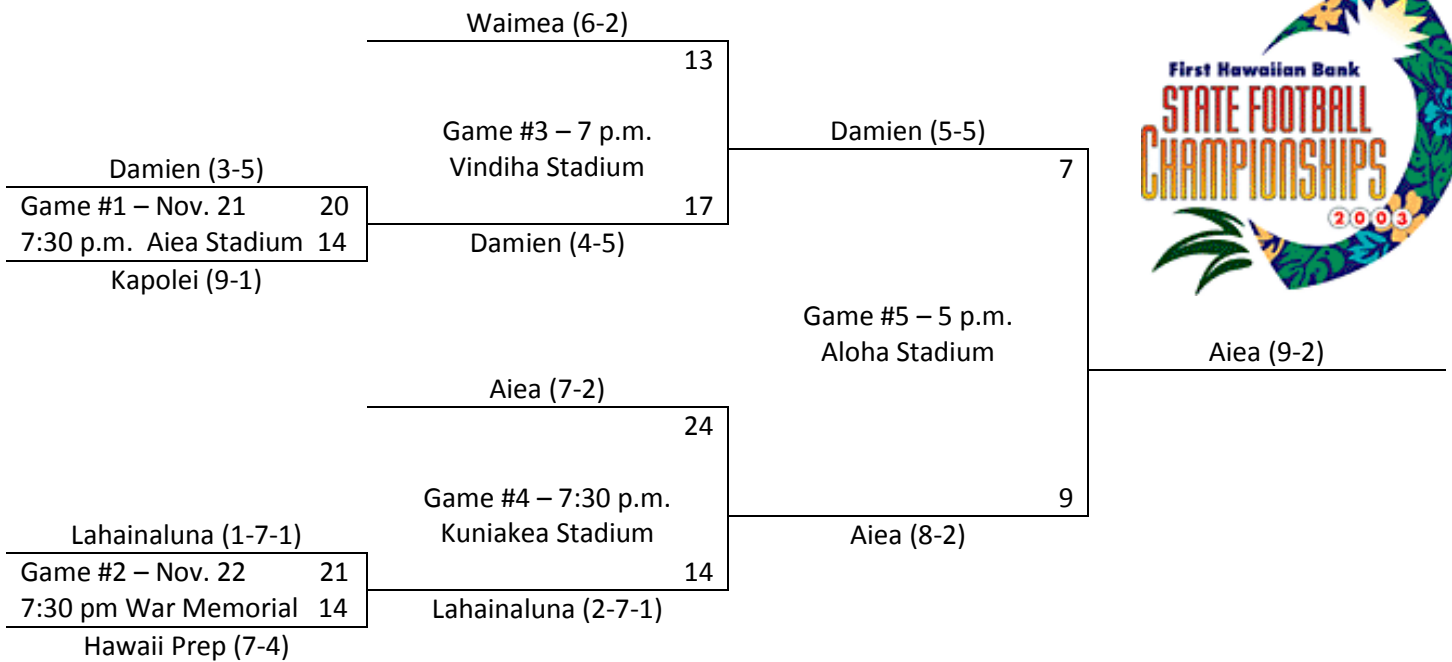

2003 – Division II (6 teams)

Friday-Saturday, Nov. 21-22

Friday, Nov. 28

Friday, Dec. 5

Participating teams, head coaches:

OIA (2 teams)	ILH (1 team)	MIL (1 team)	BIIF (1 team)	KIF (1 team)
Aiea (7-2) Wendell Say	Damien (3-5) Dean Nakagawa	Lahainaluna (1-7-1) Robert Watson	Hawaii Prep (7-4) Tom Goodspeed	Waimea (6-2) Liko Pereira
Kapolei (9-1) Darren Hernandez