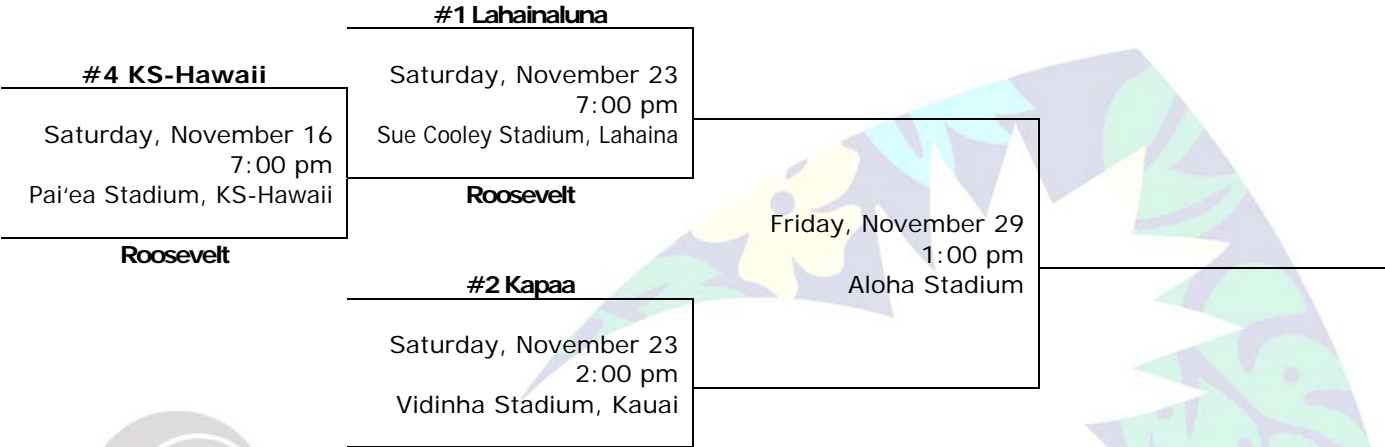

**First Hawaiian Bank / HHSAA
2019 Football State Championships**

DIVISION II