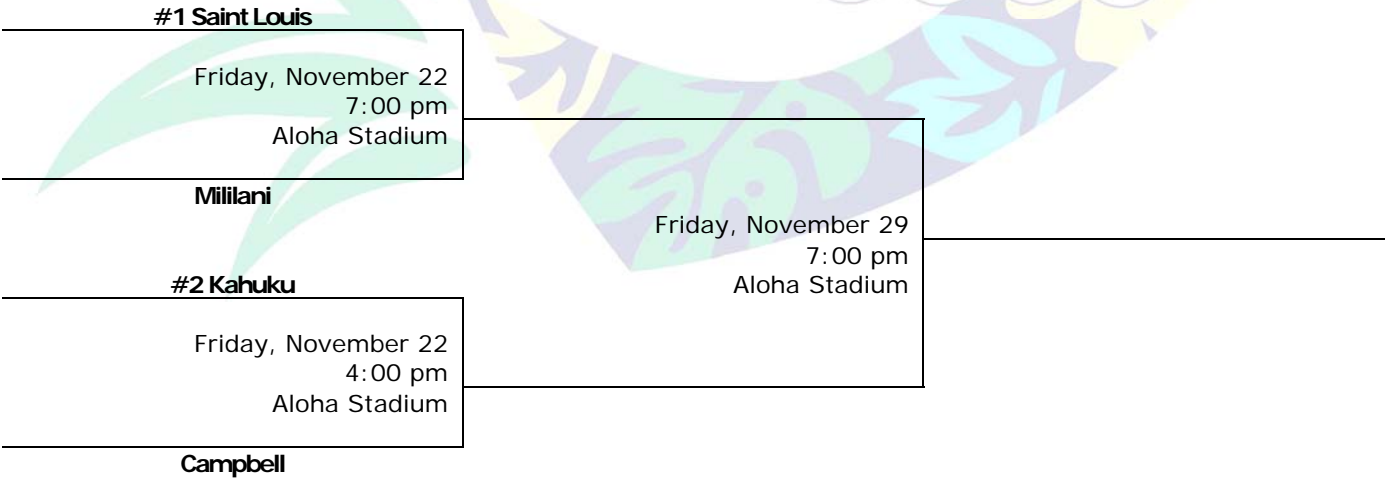

DIVISION I - OPEN