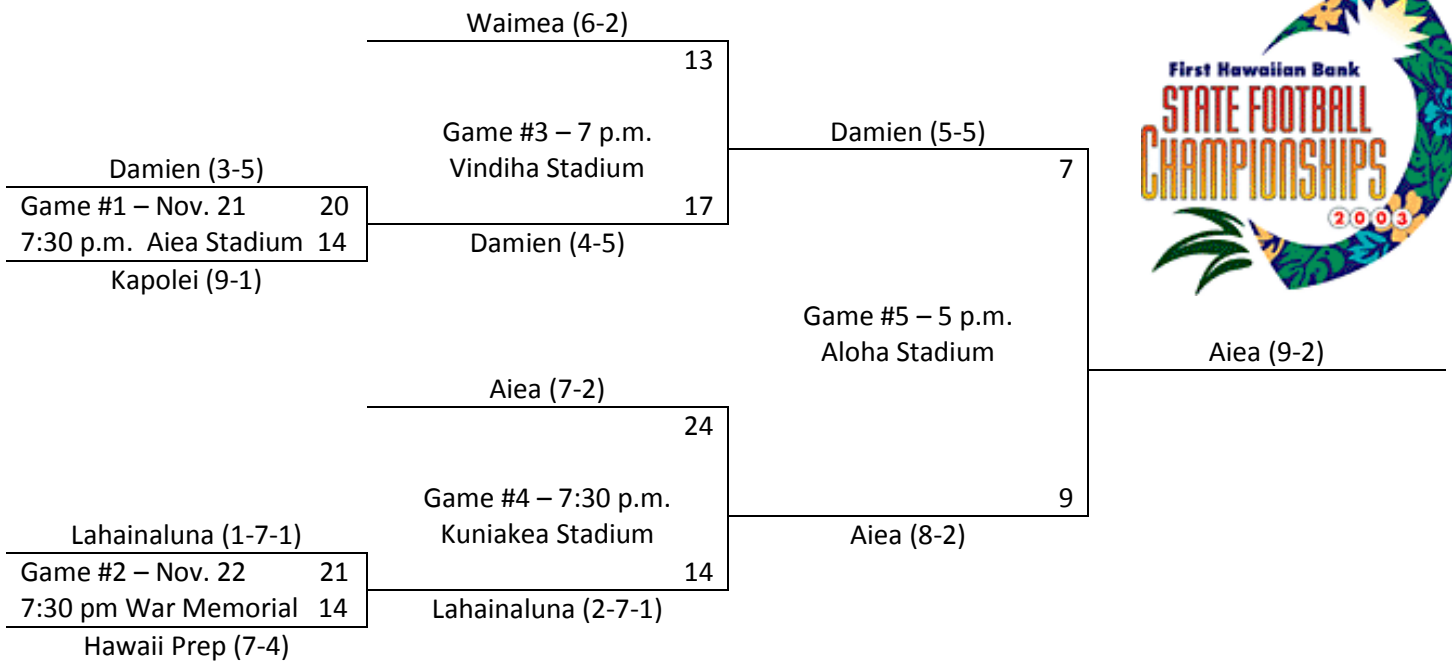

2003 – Division II (6 teams)

Friday-Saturday, Nov. 21-22

Friday, Nov. 28

Friday, Dec. 5

Participating teams, head coaches:

OIA (2 teams)	ILH (1 team)	MIL (1 team)	BIIF (1 team)	KIF (1 team)
Aiea (7-2) Wendell Say	Damien (3-5) Dean Nakagawa	Lahainaluna (1-7-1) Robert Watson	Hawaii Prep (7-4) Tom Goodspeed	Waimea (6-2) Liko Pereira
Kapolei (9-1) Darren Hernandez