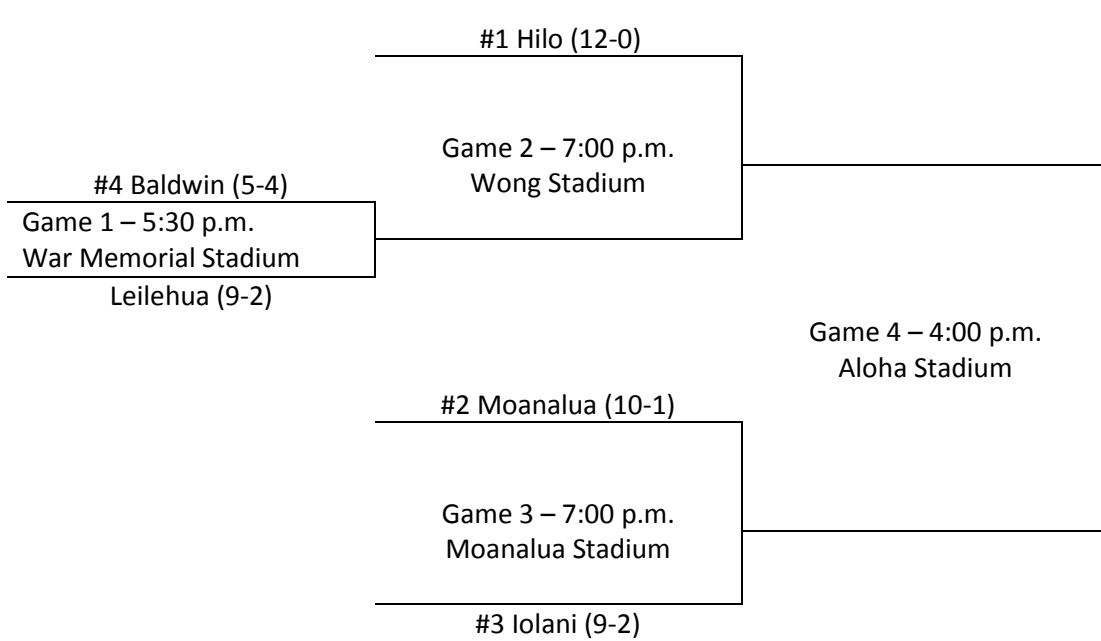

2019 – Division I (5 teams)

Friday, Nov. 15

Saturday, Nov. 23

Friday, Nov. 29

Participating teams, head coaches:

OIA (2 teams)
Moanalua Na Menehune (10-1) Savaii Eselu
Leilehua Mules (9-2) Mark Kurisu
ILH (1 team)
Iolani Raiders (9-2) Wendell Look
BIIF (1 team)
Hilo Vikings (12-0) Kaeo Drummondo
MIL (1 team)
Baldwin Bears (5-4) Thomas "Pohai" Lee