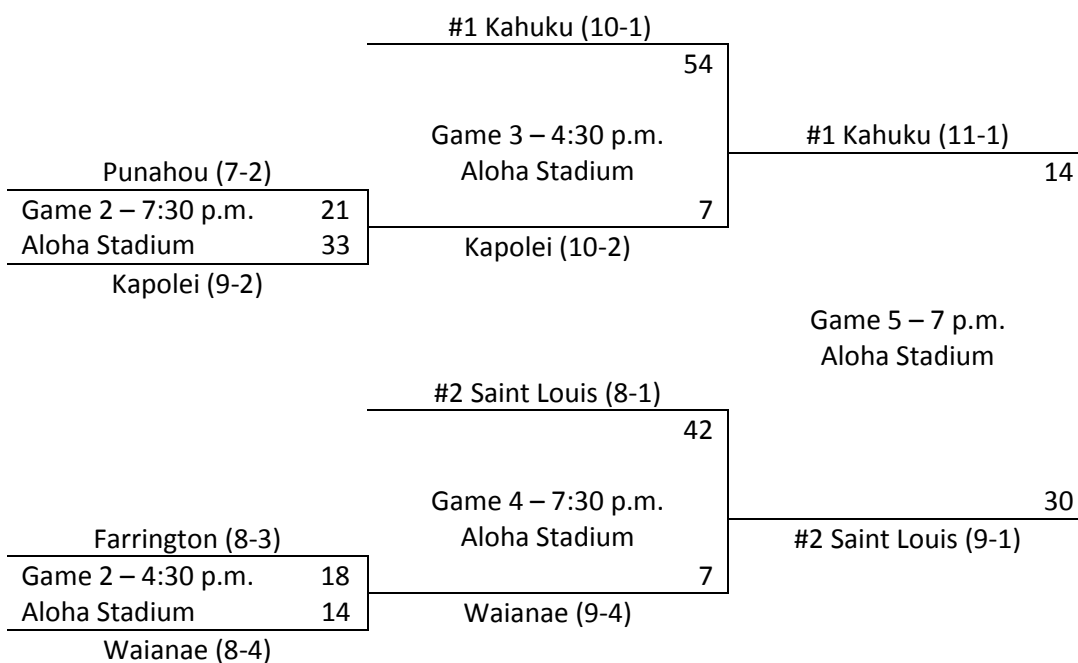

2016 – Open Division (6 teams)

Saturday, Nov. 5

Friday, Nov. 11

Saturday, Nov. 19

Participating teams, head coaches:

OIA (4 teams)	ILH (2 teams)
Kahuku (10-1)	Saint Louis (8-1)
Vavae Tata	Cal Lee
Farrington Governors (8-3)	Punahou (7-2)
Randall Okimoto	Kale Ane
Kapolei Hurricanes (9-2)	
Darren Hernandez	
Waianae Seariders (8-4)	
Walter Young