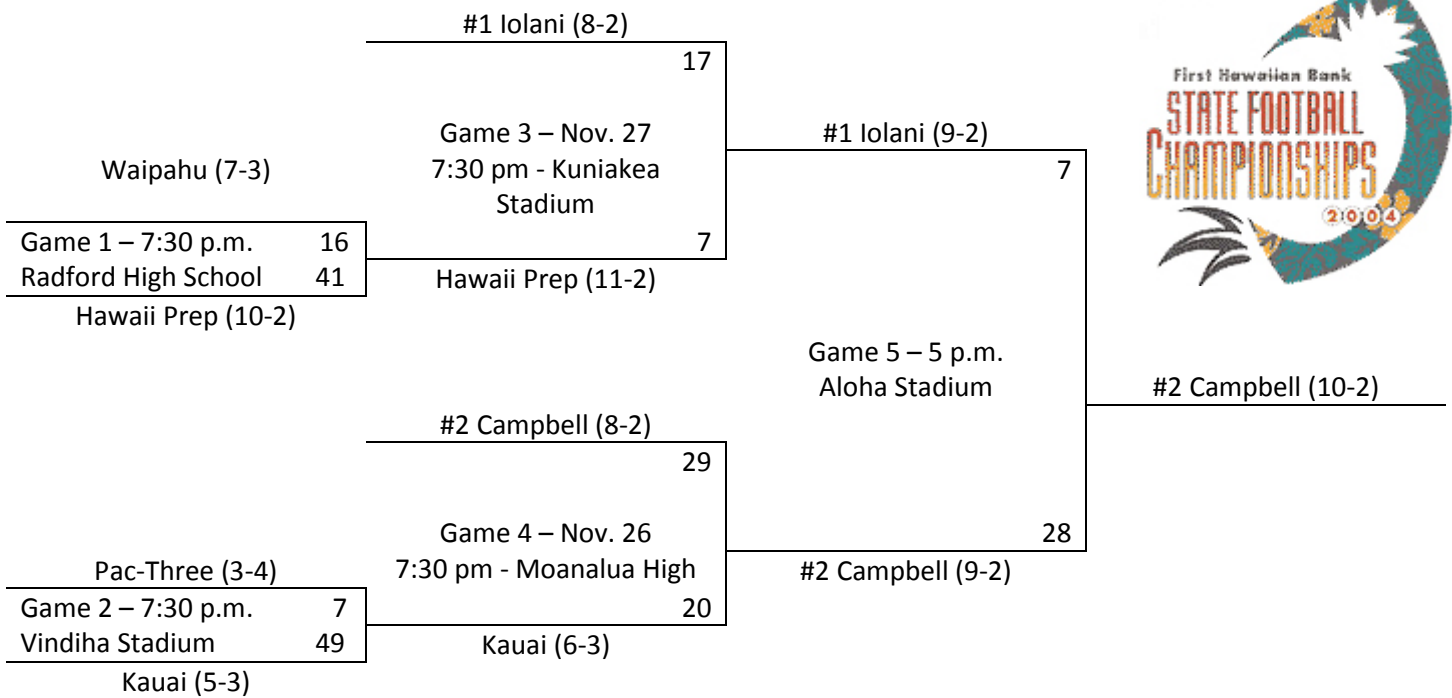

2004 – Division II (6 teams)

Friday, Nov. 19

Fri.-Sat., Nov. 26-27

Friday, Dec. 3

Participating teams, head coaches:

OIA (2 teams)	ILH (1 team)	MIL (1 team)	BIIF (1 team)	KIF (1 team)
Campbell (8-2) Tumoana Kenessey	Iolani (8-2) Wendell Look	Pac-Three (3-4) Jim Klaczak	Hawaii Prep (10-2) Tom Goodspeed	Kauai (5-3) Keli'i Morgado
Waipahu (7-3) Sean Saturnio				

Campbell captures Division II crown

Sabers beat Iolani for first major football title, 28-7

BY WES NAKAMA
Advertiser Staff Writer

With its head coach watching proudly from the stands, the Campbell High School football team executed almost to perfection last night in rolling past

Iolani, 28-7, for the Division II state championship at Aloha Stadium.

The Sabers, ranked No. 8 in The Advertiser's statewide Top 10 poll of coaches and media, finished their season at 10-2 and brought home the school's first major football title. Iolani, ranked No. 5, ended up 9-3.

"Earlier this week, we had a group meeting and said, 'Let's execute, let's do it for Coach

(Tumoana Kenessey).'" said Campbell senior slotback/linebacker Kaniela Stanton, who rushed for 113 yards on 10 carries and made four tackles. "This was for him, and for everybody on our team, and for our fans."

Kenessey, in his fifth year as head coach, was ineligible for the game due to an ejection from last week's semifinal victory over Kauai after two unsportsmanlike conduct penalties. But

his team put on an awesome display of running and defense last night anyway, especially in the first half.

Operating out of the unique "Delaware Winged-T" offense led by tackles Sterling Valentine, Matthew Masifilo and Kyle Akana, guards Liulotu Gau'i and Dustin Salvador, tight ends Kepa Basham and James Bannister and

SEE CAMPBELL, D4