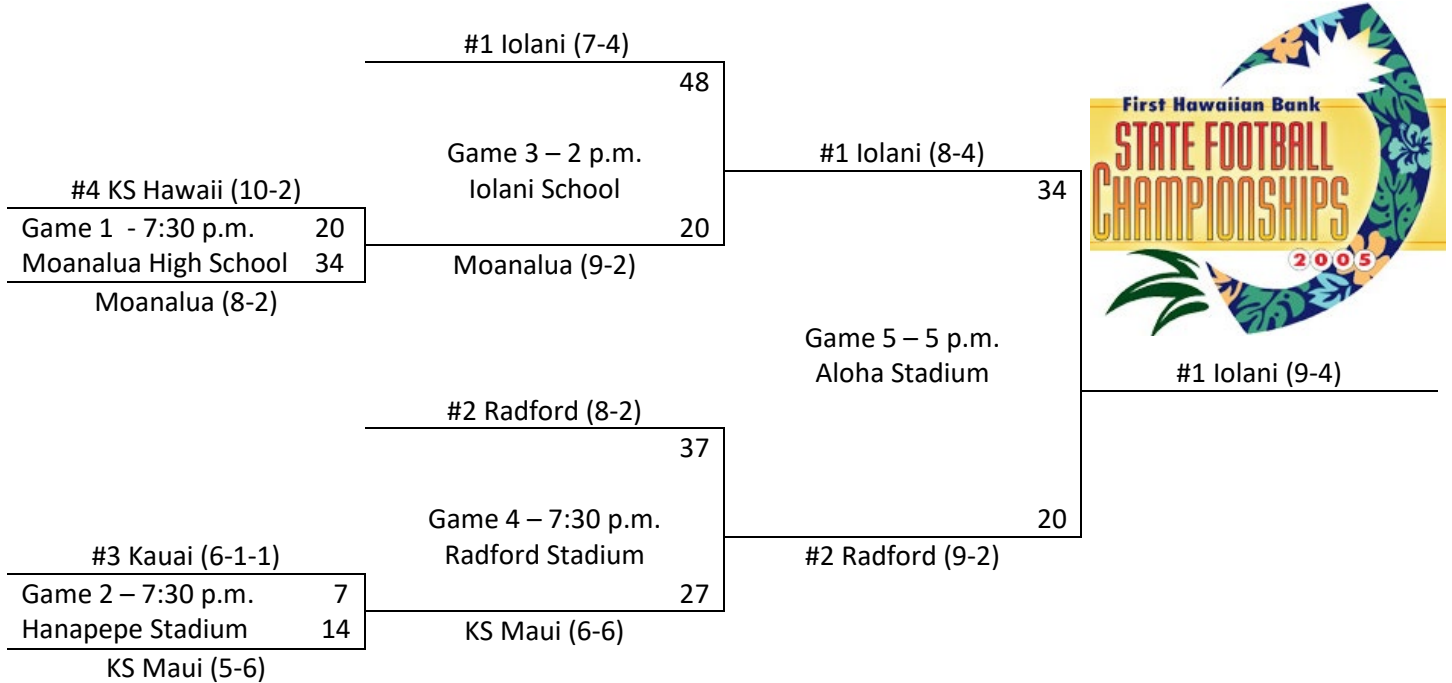

2005 – Division II (6 teams)

Friday, Nov. 18

Saturday, Nov. 26

Friday, Dec. 2