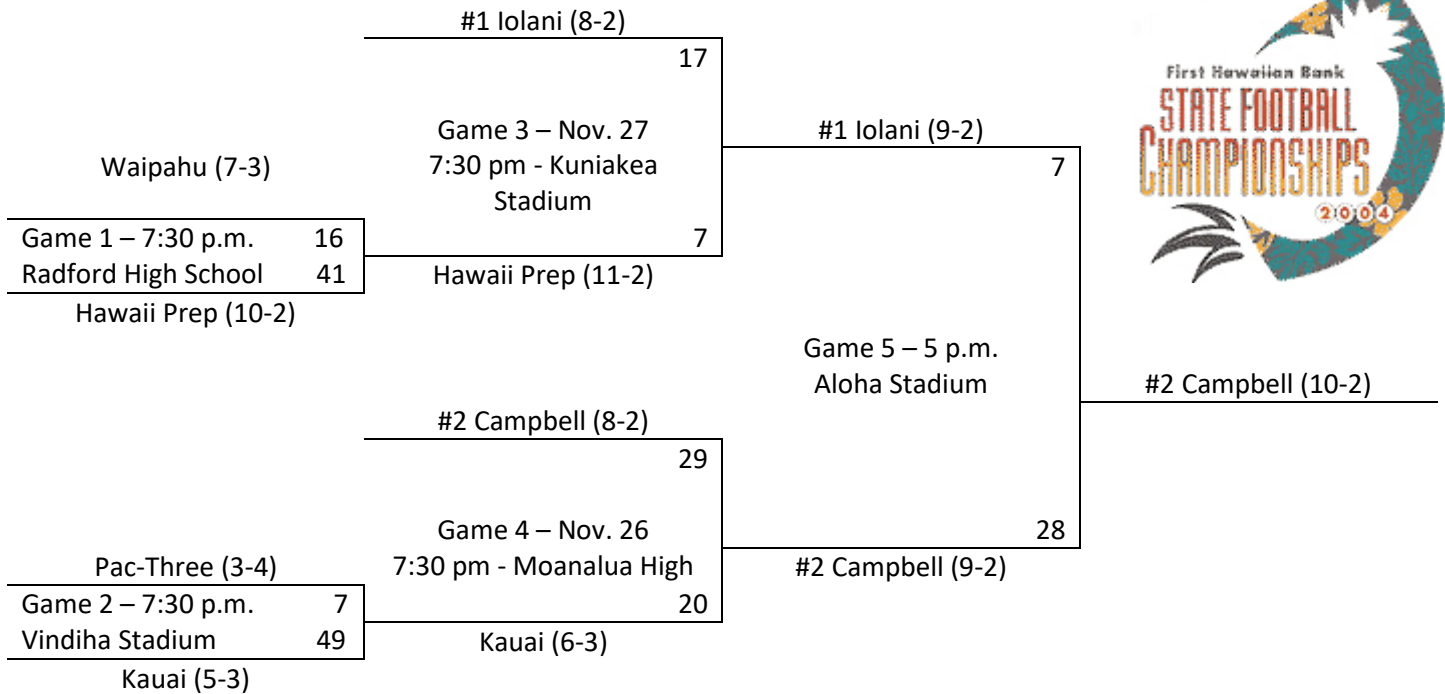

2004 – Division II (6 teams)

Friday, Nov. 19

Fri.-Sat., Nov. 26-27

Friday, Dec. 3

Participating teams, head coaches:

OIA (2 teams)	ILH (1 team)	MIL (1 team)	BIIF (1 team)	KIF (1 team)
Campbell (8-2) Tumoana Kenessey	Iolani (8-2) Wendell Look	Pac-Three (3-4) Jim Klaczak	Hawaii Prep (10-2) Tom Goodspeed	Kauai (5-3) Keli'i Morgado
Waipahu (7-3) Sean Saturnio				

Campbell captures Division II crown

Sabers beat Iolani for first major football title, 28-7

BY WES NAKAMA
Advertiser Staff Writer

With its head coach watching proudly from the stands, the Campbell High School football team executed almost to perfection last night in rolling past

Iolani, 28-7, for the Division II state championship at Aloha Stadium.

The Sabers, ranked No. 8 in The Advertiser's statewide Top 10 poll of coaches and media, finished their season at 10-2 and brought home the school's first major football title. Iolani, ranked No. 5, ended up 9-3.

"Earlier this week, we had a group meeting and said, 'Let's execute, let's do it for Coach

(Tumoana Kenessey).'" said Campbell senior slotback/linebacker Kaniela Stanton, who rushed for 113 yards on 10 carries and made four tackles. "This was for him, and for everybody on our team, and for our fans."

Kenessey, in his fifth year as head coach, was ineligible for the game due to an ejection from last week's semifinal victory over Kauai after two unsportsmanlike conduct penalties. But

his team put on an awesome display of running and defense last night anyway, especially in the first half.

Operating out of the unique "Delaware Winged-T" offense led by tackles Sterling Valentine, Matthew Masifilo and Kyle Akana, guards Liulotu Gaudi and Dustin Salvador, tight ends Kapa Basham and James Bannister and

SEE CAMPBELL, D4