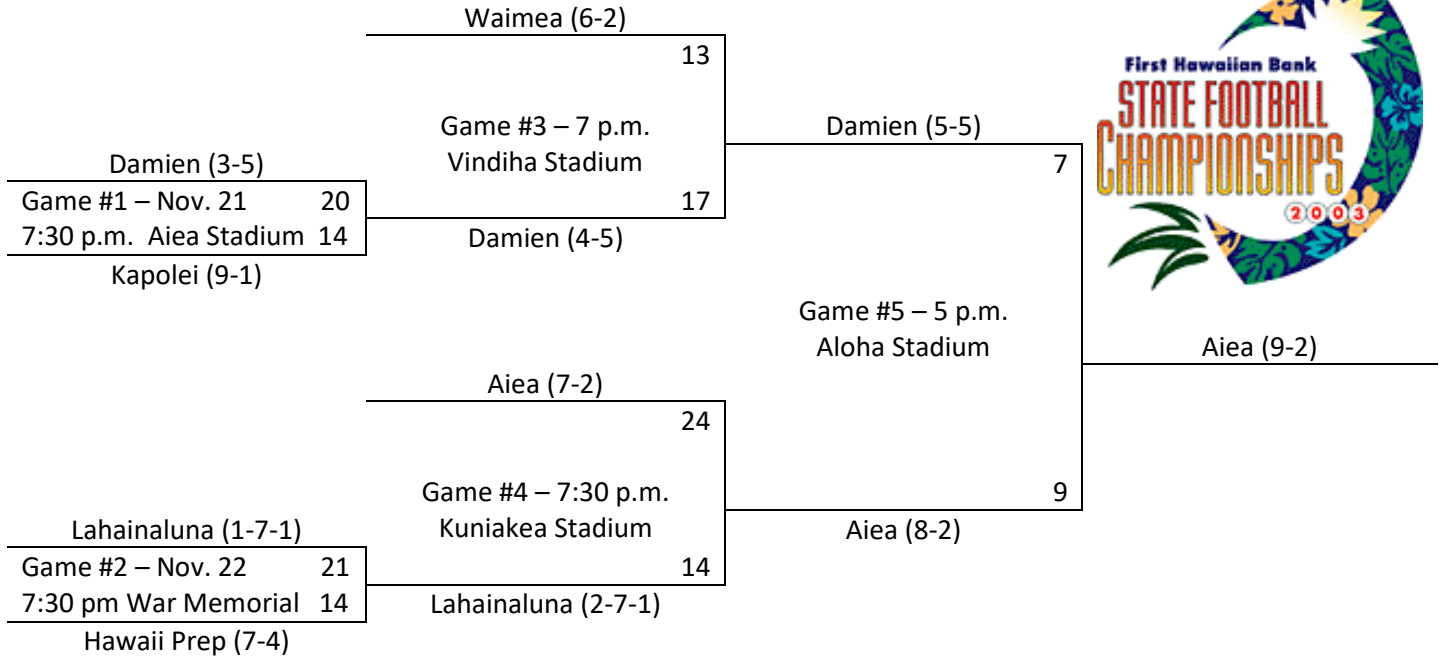

2003 – Division II (6 teams)

Friday-Saturday, Nov. 21-22

Friday, Nov. 28

Friday, Dec. 5

Participating teams, head coaches:

OIA (2 teams)	ILH (1 team)	MIL (1 team)	BIIF (1 team)	KIF (1 team)
Aiea (7-2) Wendell Say	Damien (3-5) Dean Nakagawa	Lahainaluna (1-7-1) Robert Watson	Hawaii Prep (7-4) Tom Goodspeed	Waimea (6-2) Liko Pereira
Kapolei (9-1) Darren Hernandez