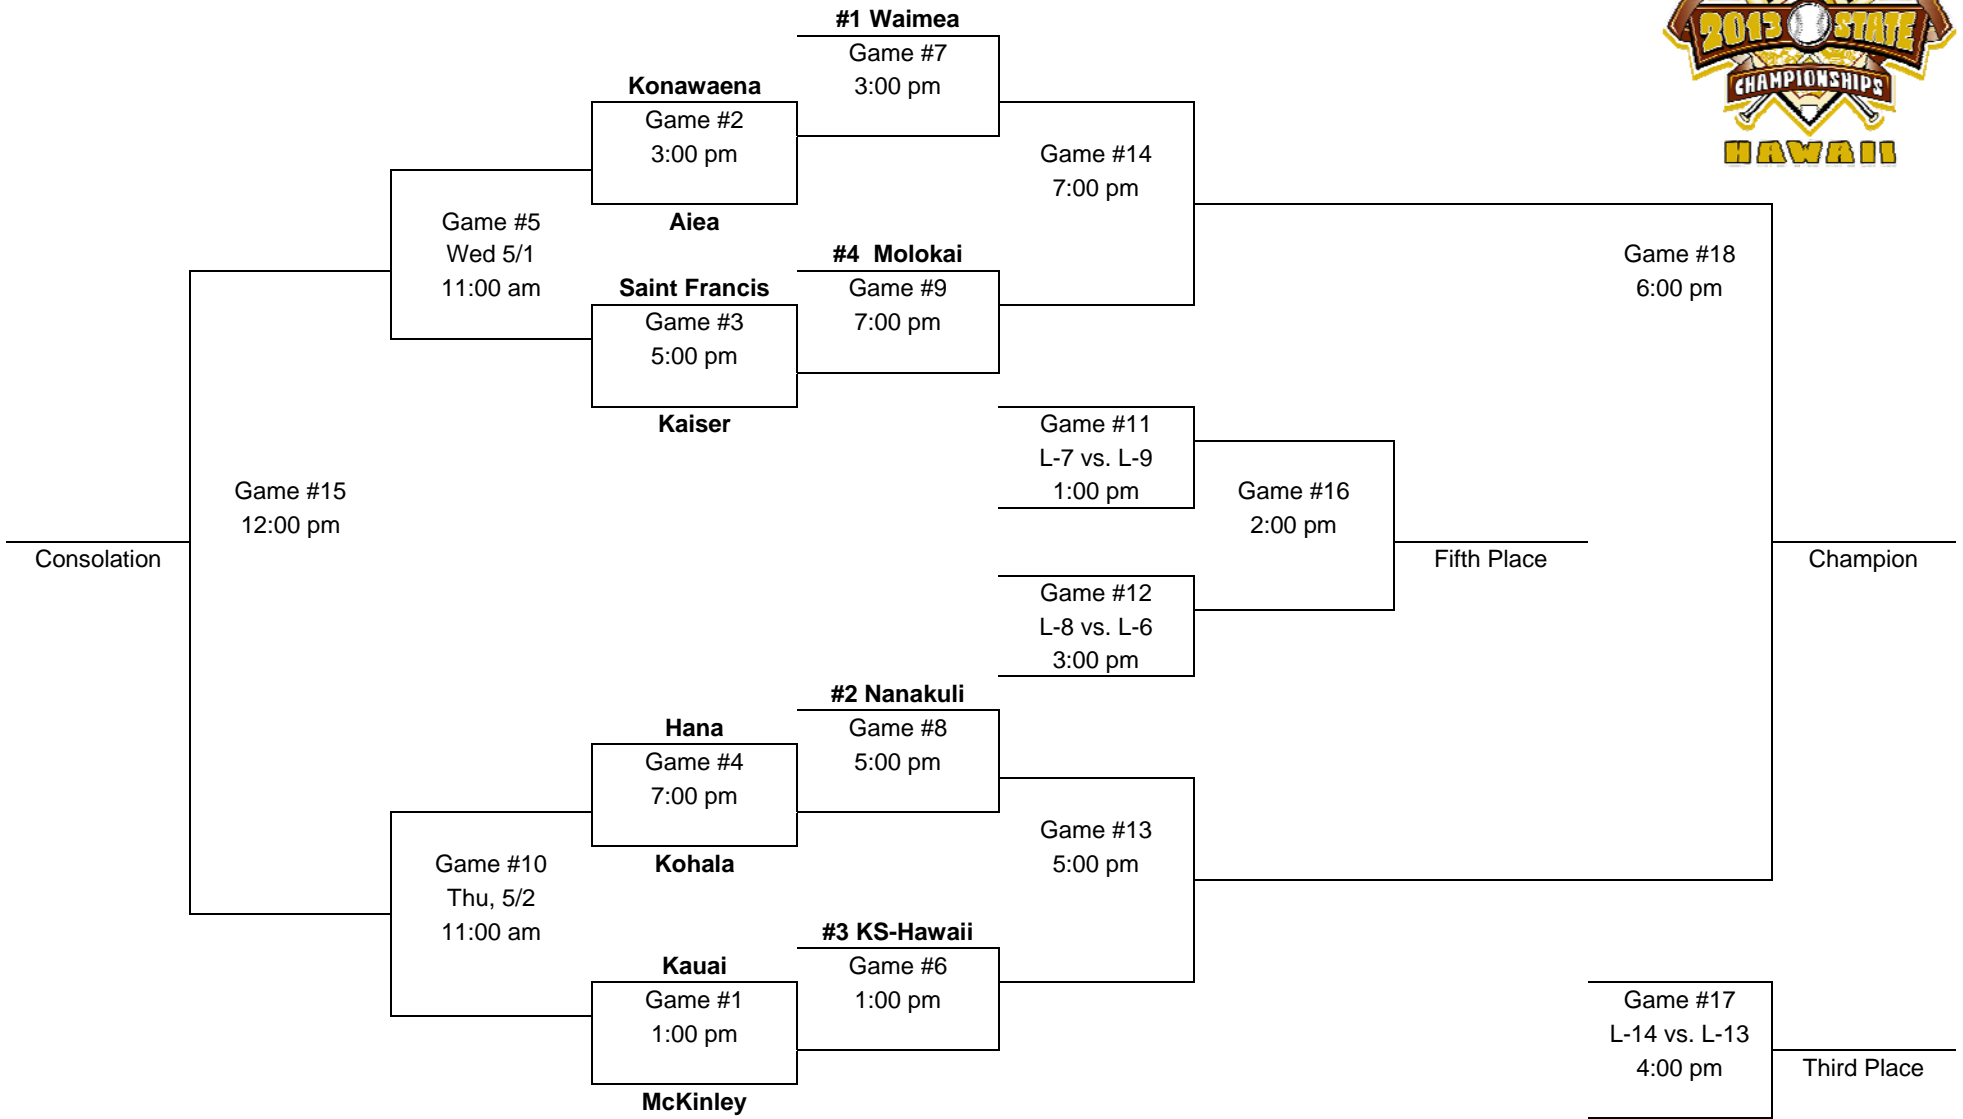

Friday
May 3

Wed, May 1
Thu, May 2

Tuesday
April 30

Wednesday
May 1

Thursday
May 2

Friday
May 3