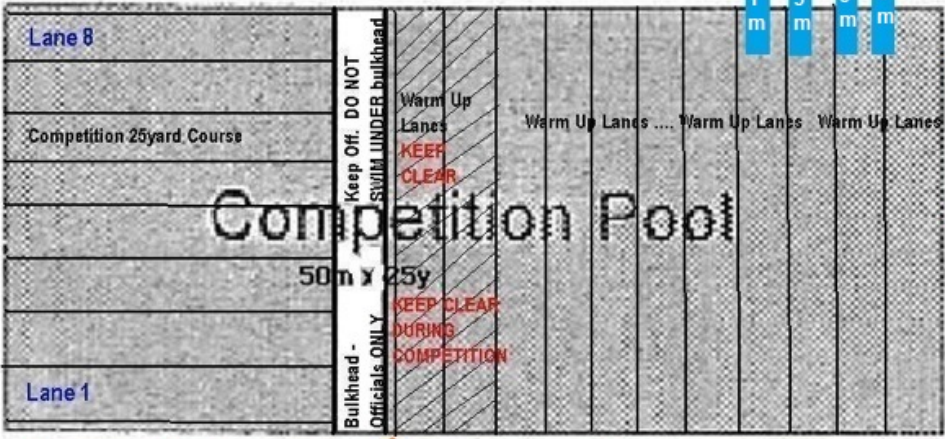

Lipoa Street Side (South)

Parking in lower half of upper lot only.

PARKING

Emergency Access & Portable Toilets

shaded Bleachers

Generators

Timing & Computer Area

Coach dividers (plastic)

Officials Dividers

21 meter diving boards

MAUI-19
SH-13
SAS-1

Mauka/ East/ Shallow End

AWARD

Stands

Grassy Area

KALAH-8
KAPAA 9

Timers Tent

Makaiki/ Deep End/ West Side

Diving Scoring Table & PCs & Announce

RAD-8

CLS
IPA
KEAU
PBA
PARK
SHA

KING-17 HPA-12 LUNA-11 KONA-9 KEAL-17 KAHU-10
HILO-14 MILI-19 MPA-14 KAPO-4 LEIL-9 KOH-1 KAILU-1

Swimmer Staging Area

Showers

Locker

Toilets

Lifeguard Office

OPEN

OPEN