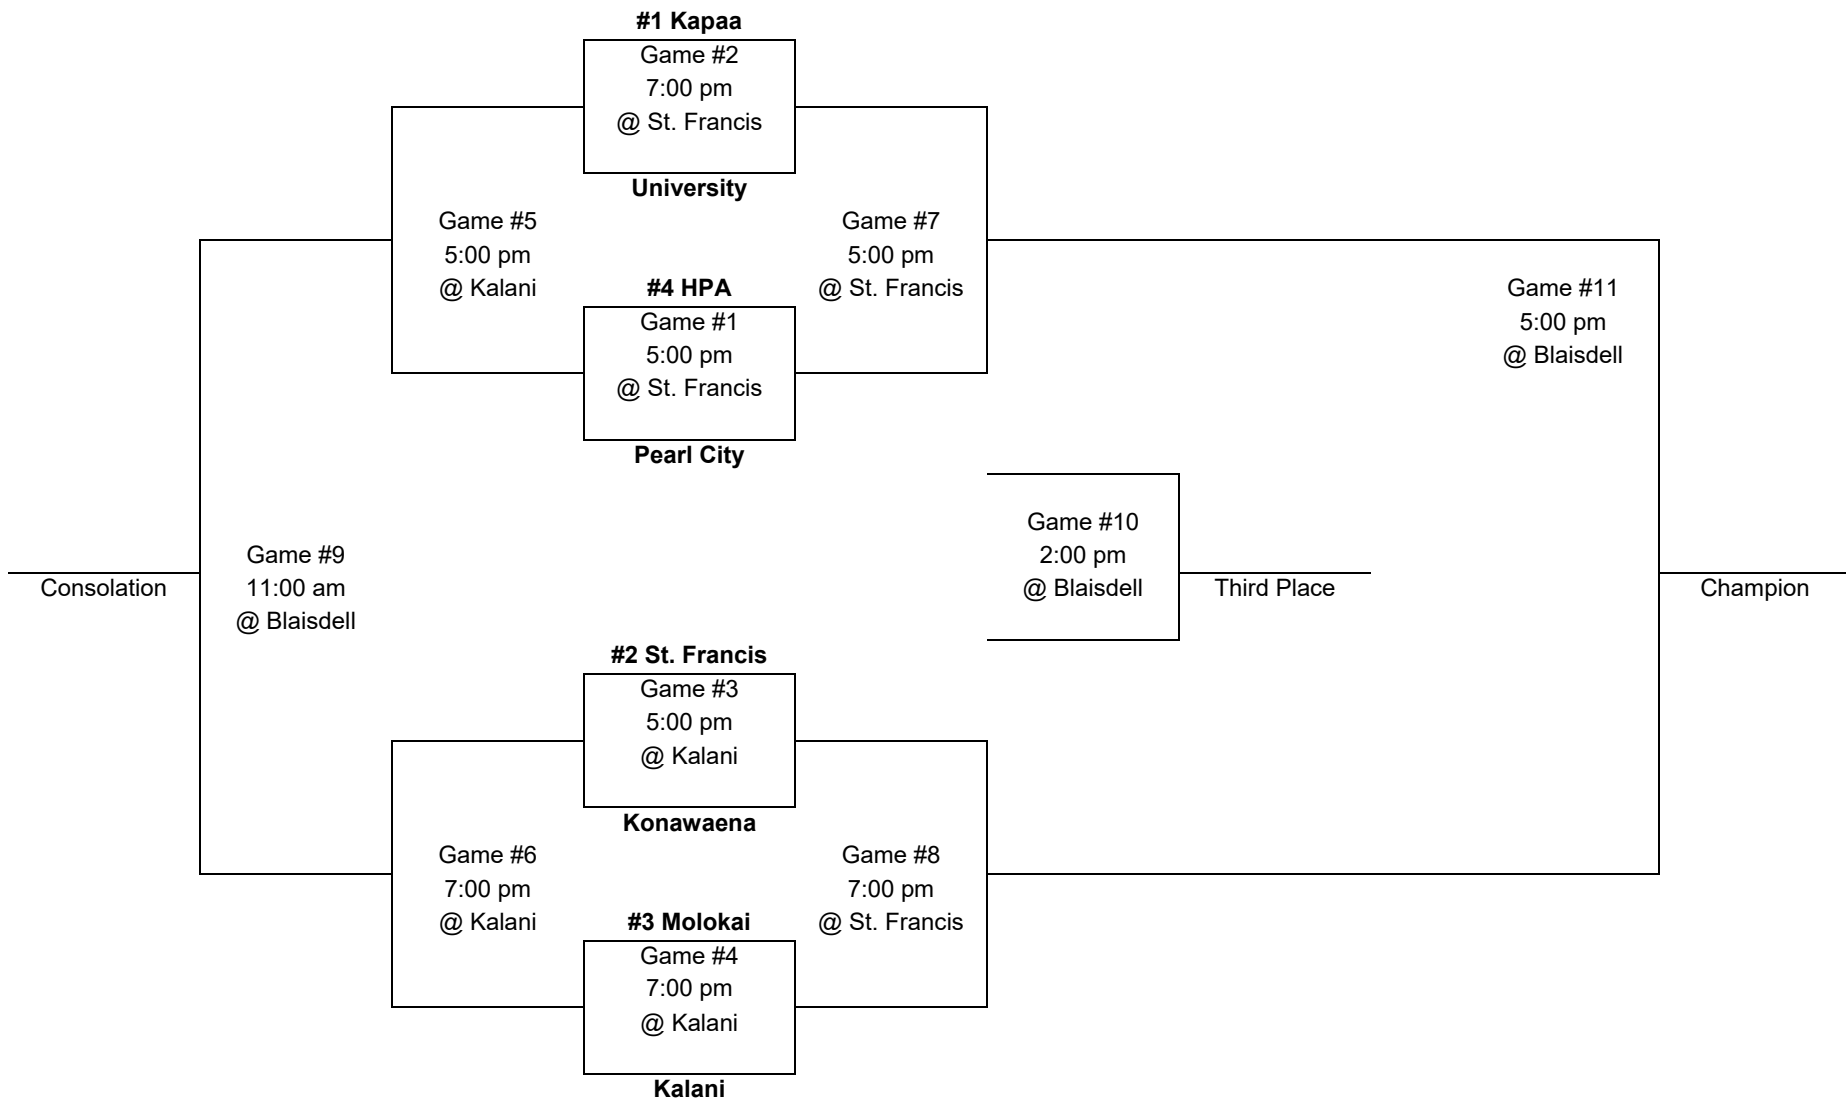

NEW CITY NISSAN / HAWAII HIGH SCHOOL ATHLETIC ASSOCIATION
BOYS VOLLEYBALL STATE CHAMPIONSHIPS
MAY 3-5, 2018
DIVISION II BRACKET

Saturday
May 5

Friday
May 4

Thursday
May 3

Friday
May 4

Saturday
May 5