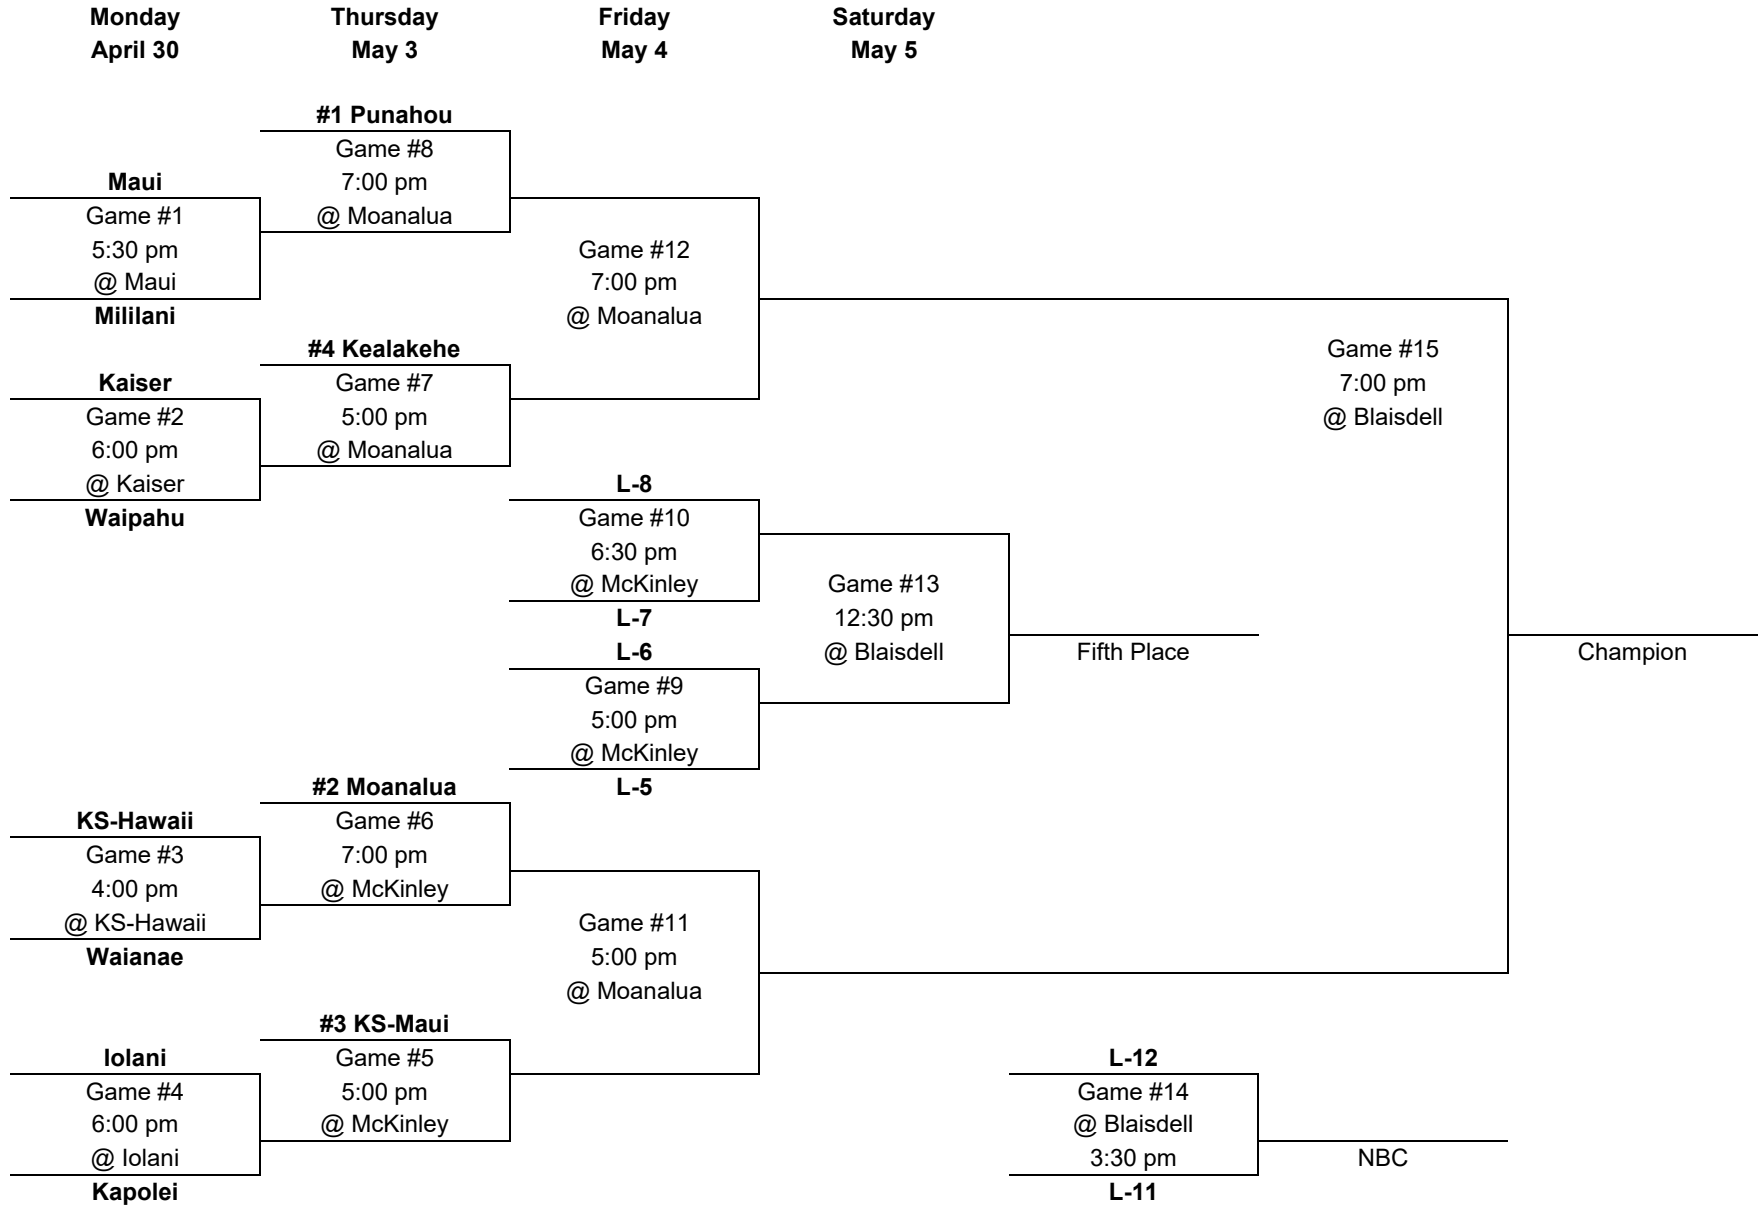

**NEW CITY NISSAN / HAWAII HIGH SCHOOL ATHLETIC ASSOCIATION
BOYS VOLLEYBALL STATE CHAMPIONSHIPS
APRIL 30 – MAY 5, 2018
DIVISION I BRACKET**