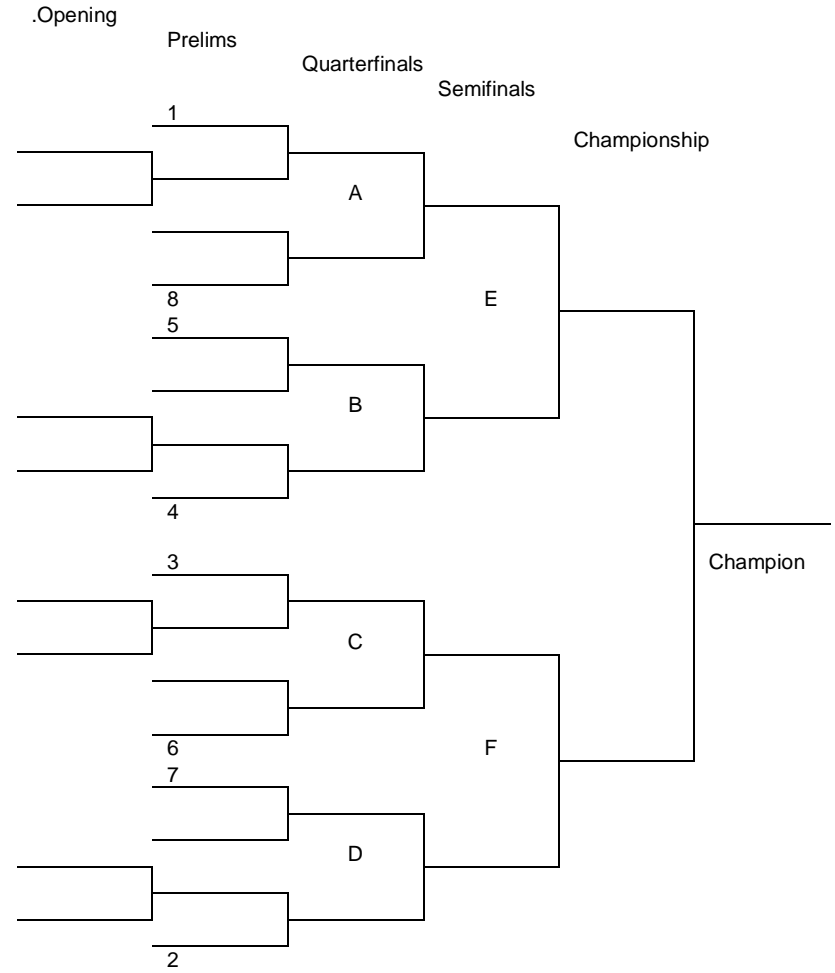

Championship