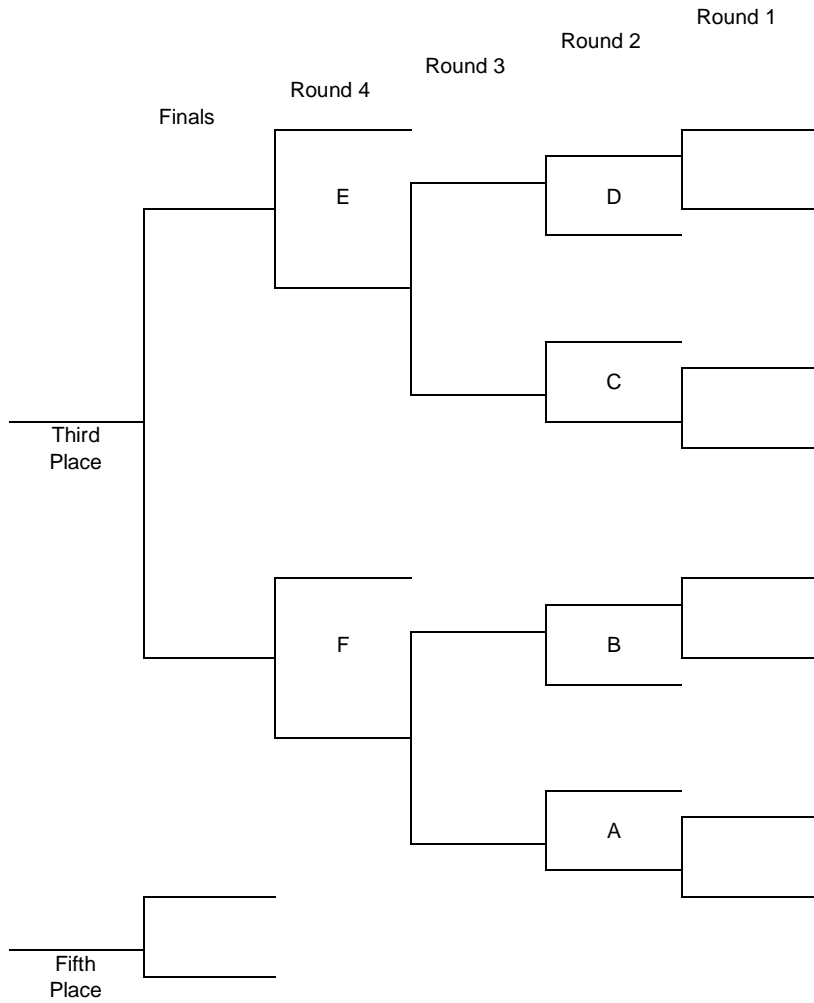

WRESTLING CHAMPIONSHIP

Wt. Class _____

Consolation