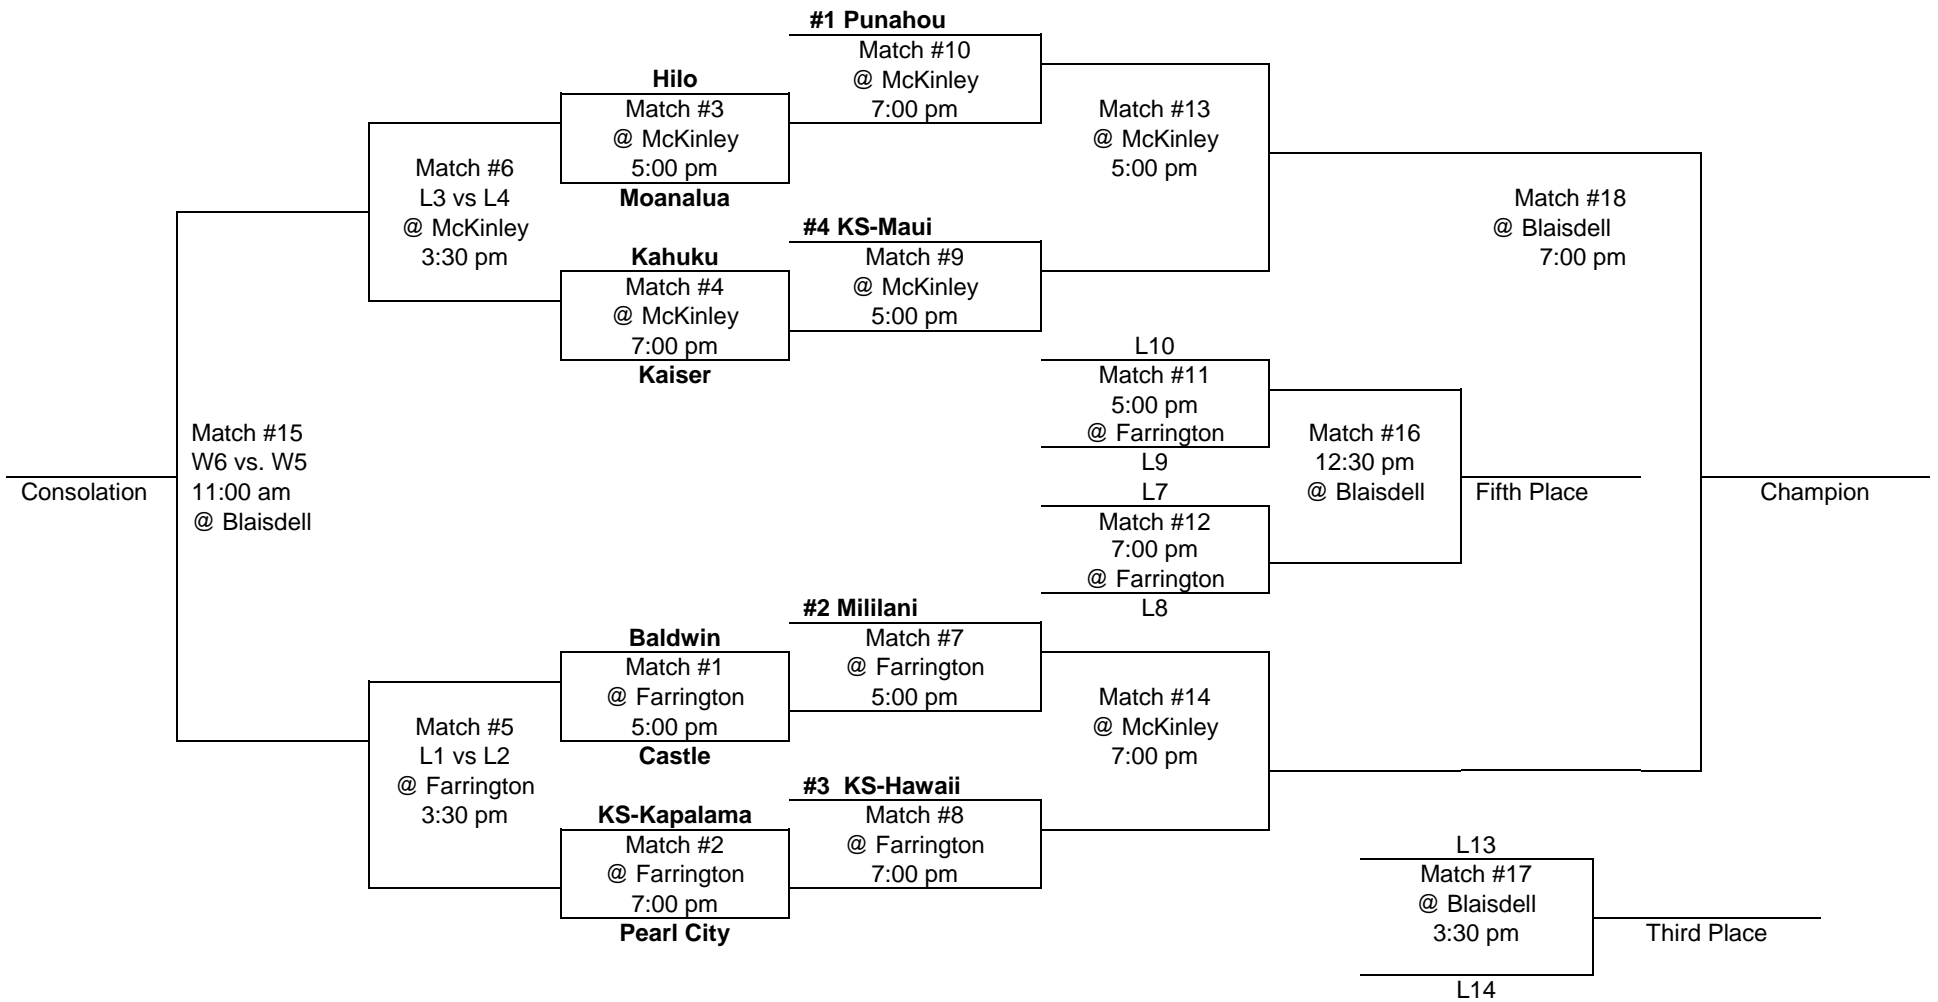

DIVISION I Girls Volleyball State Championships
October 26-29, 2011 – McKinley High, Farrington High & Blaisdell Arena
Presented by the Hawaii High School Athletic Association

Saturday
Oct. 29

Thursday
Oct. 27

Wednesday
Oct. 26

Thursday
Oct. 27

Friday
Oct. 28

Saturday
Oct. 29