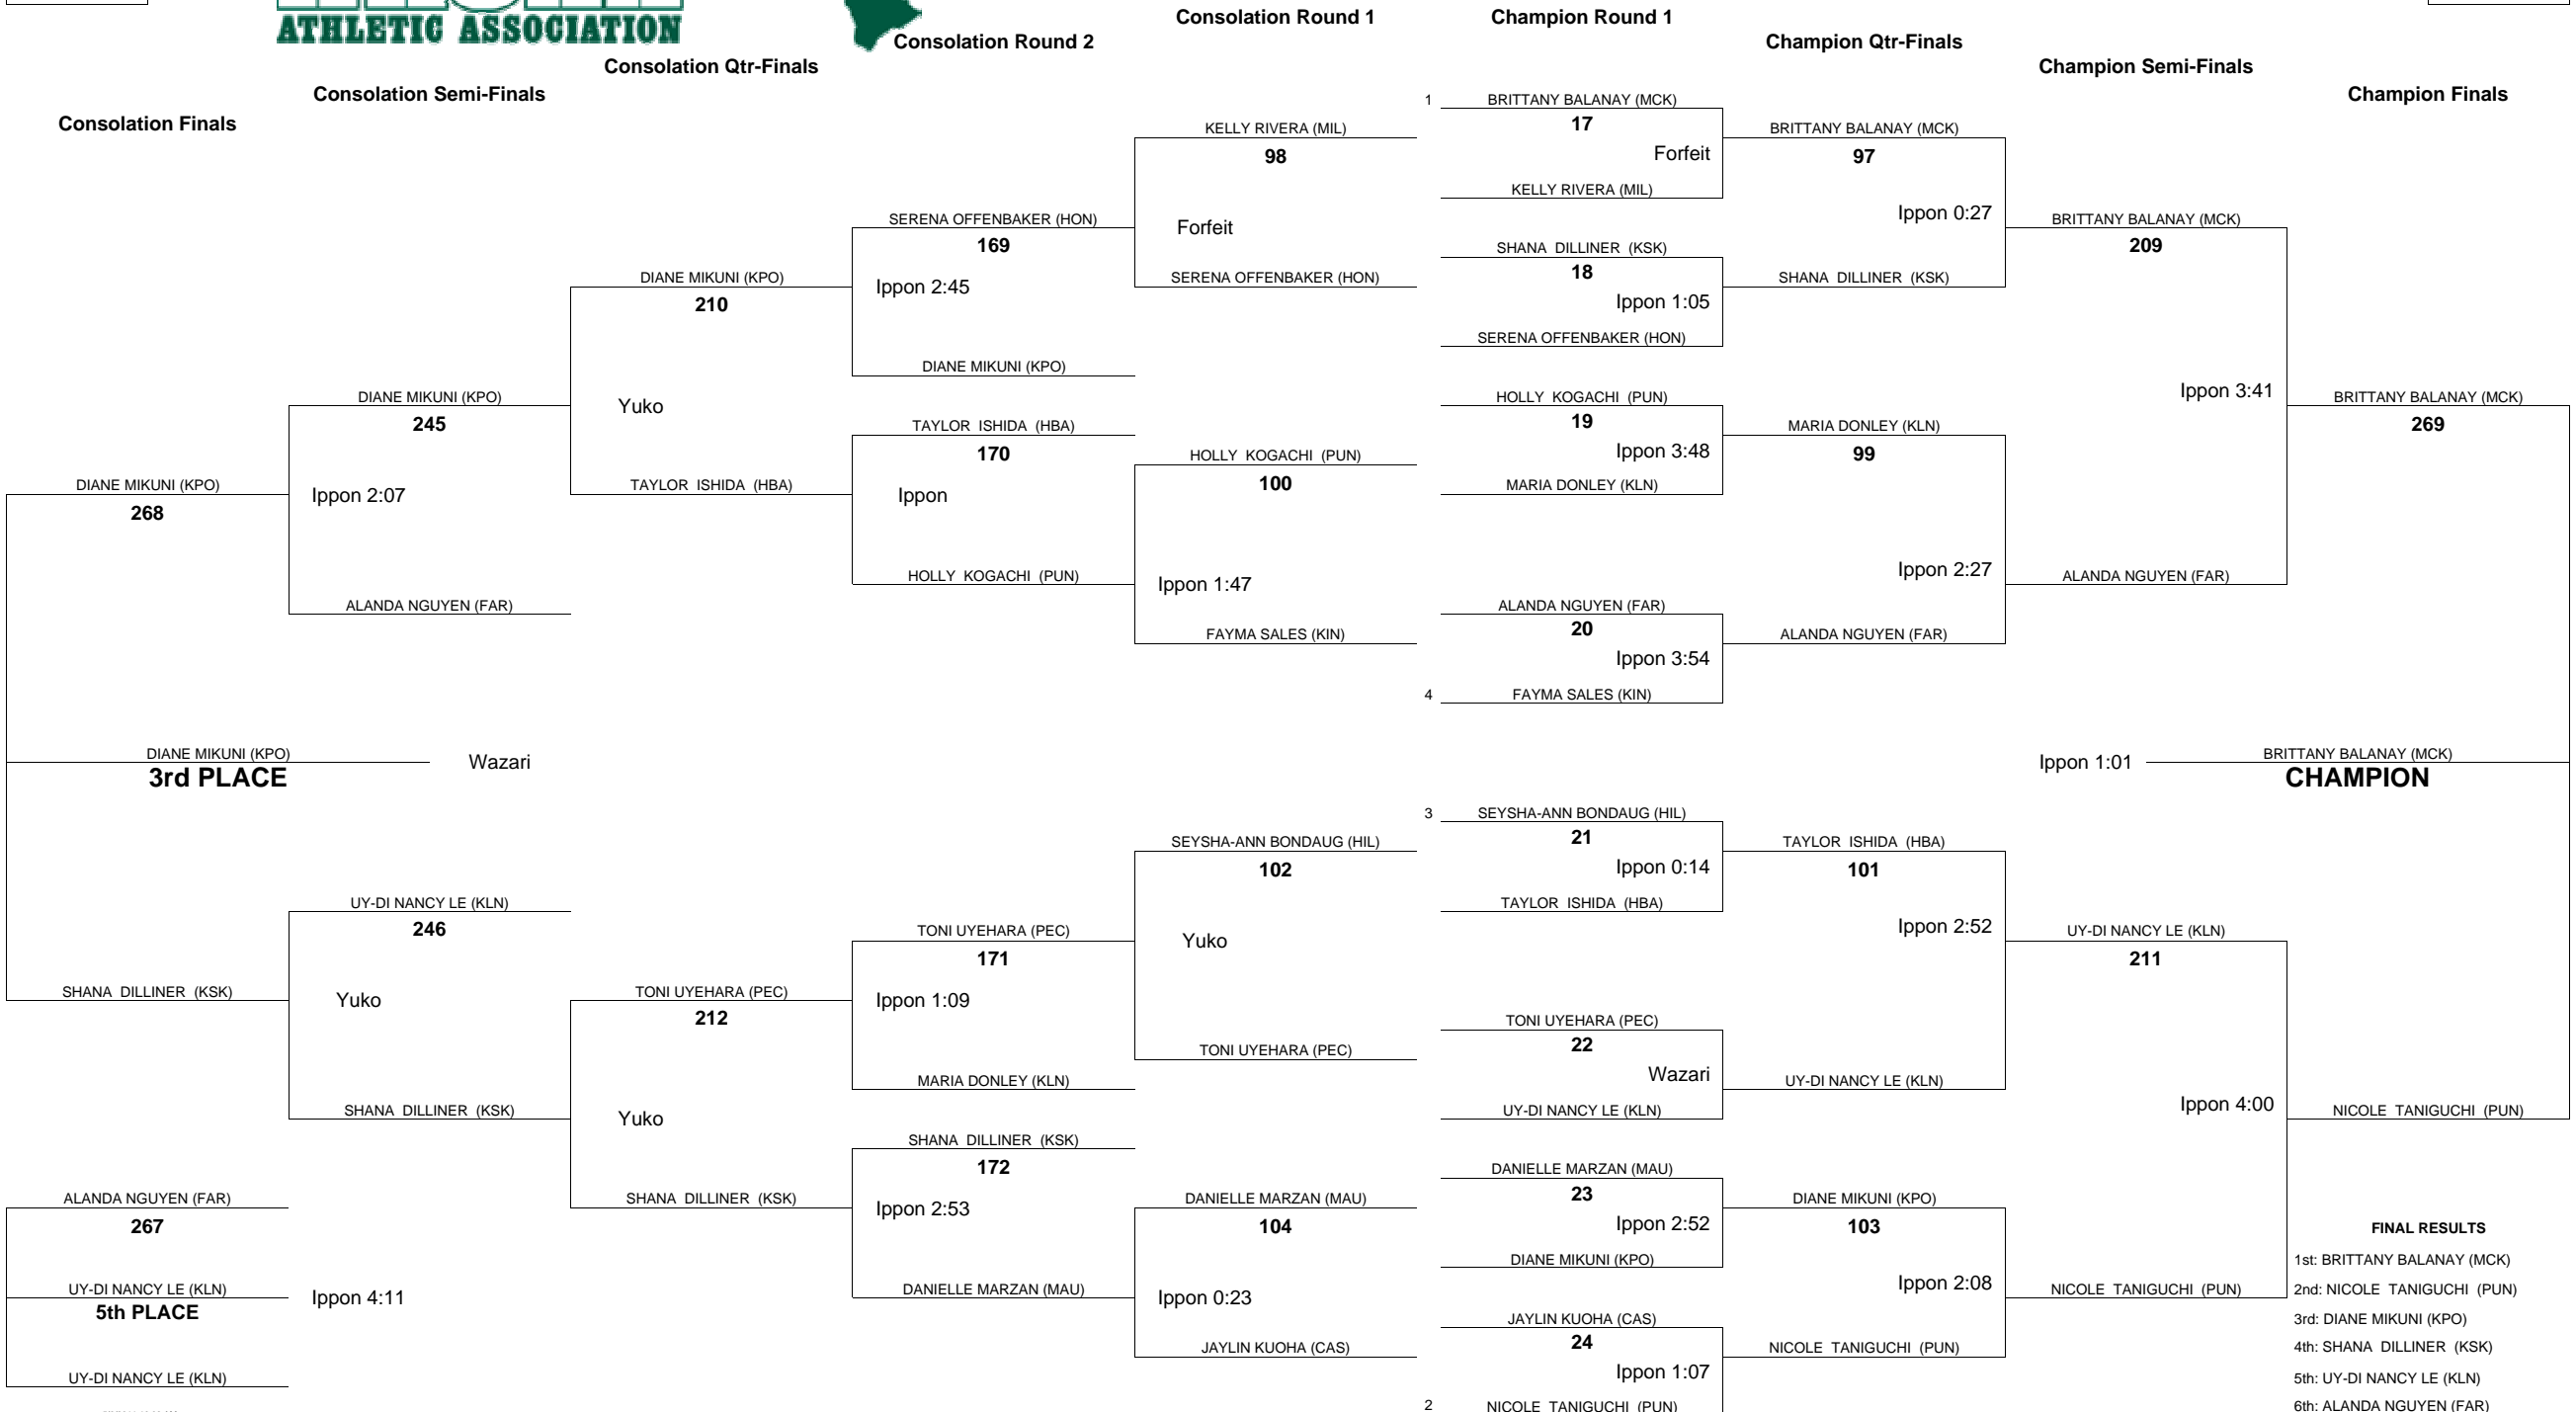

HAWAII HIGH SCHOOL ATHLETIC ASSOCIATION 2011 GIRLS JUDO CHAMPIONSHIPS

WEIGHT CLASS

109

WEIGHT CLASS

109