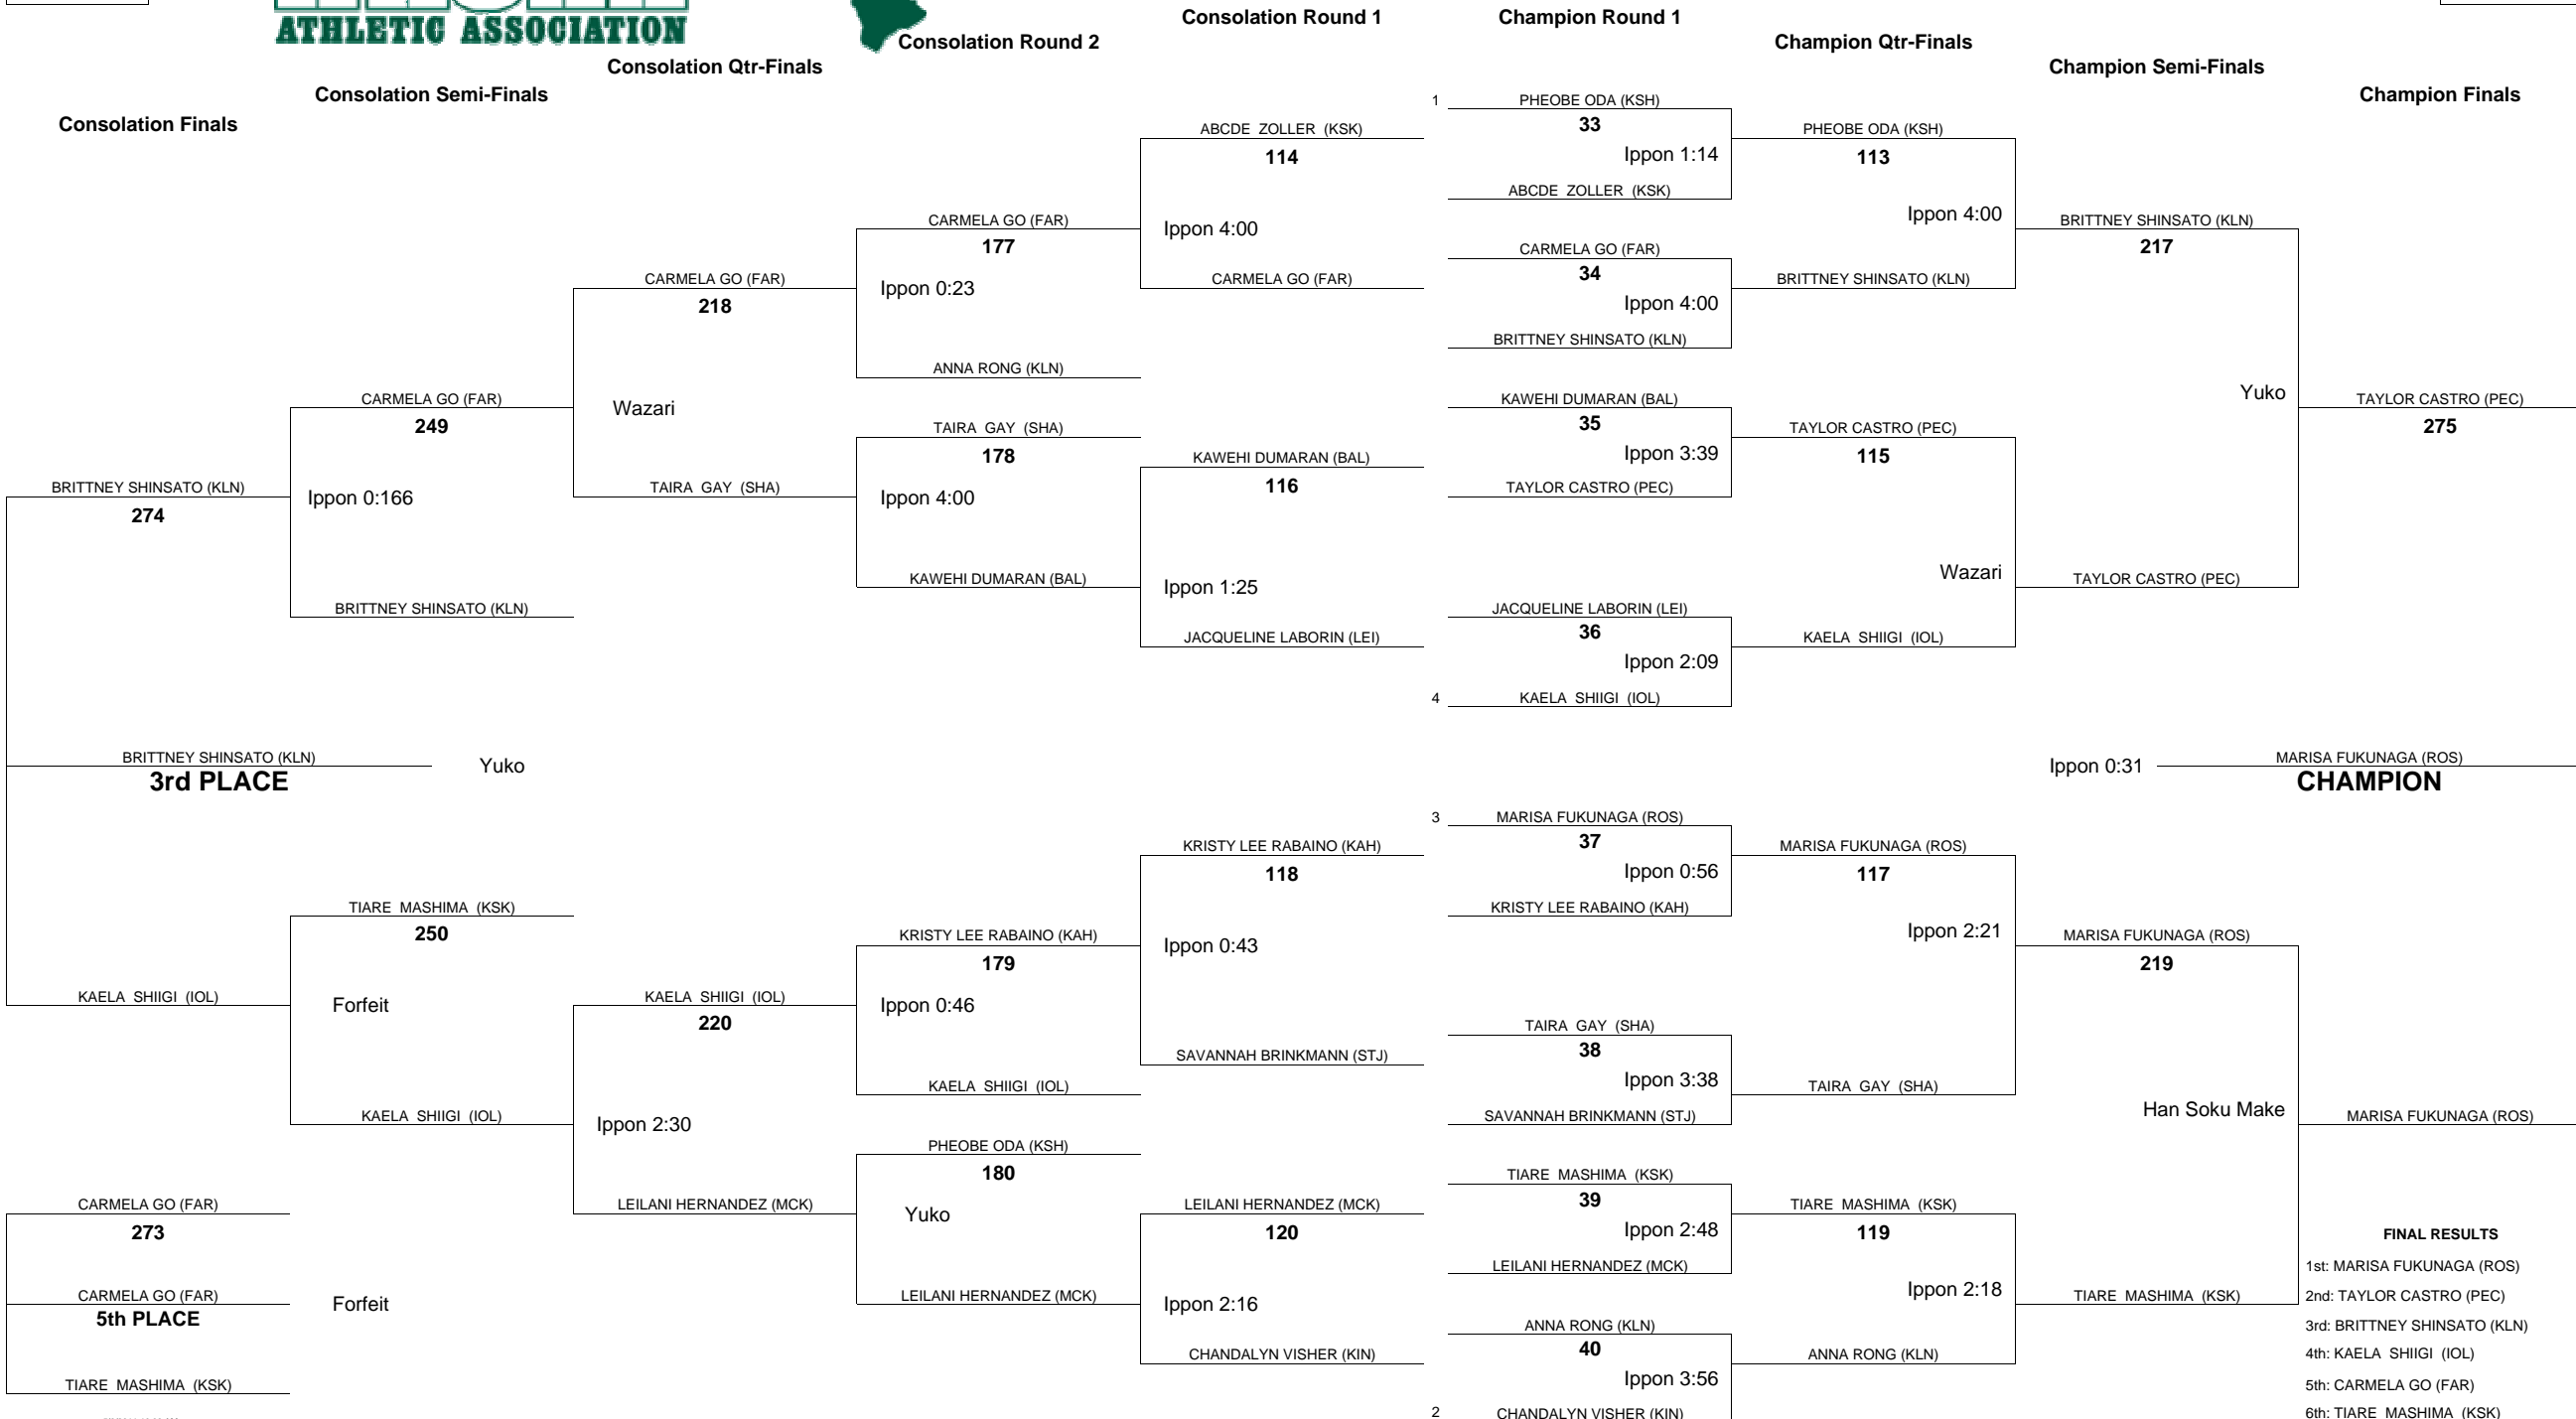

WEIGHT CLASS

115

HAWAII HIGH SCHOOL ATHLETIC ASSOCIATION 2011 GIRLS JUDO CHAMPIONSHIPS

WEIGHT CLASS

122

WEIGHT CLASS

122

HAWAII HIGH SCHOOL ATHLETIC ASSOCIATION 2011 GIRLS JUDO CHAMPIONSHIPS