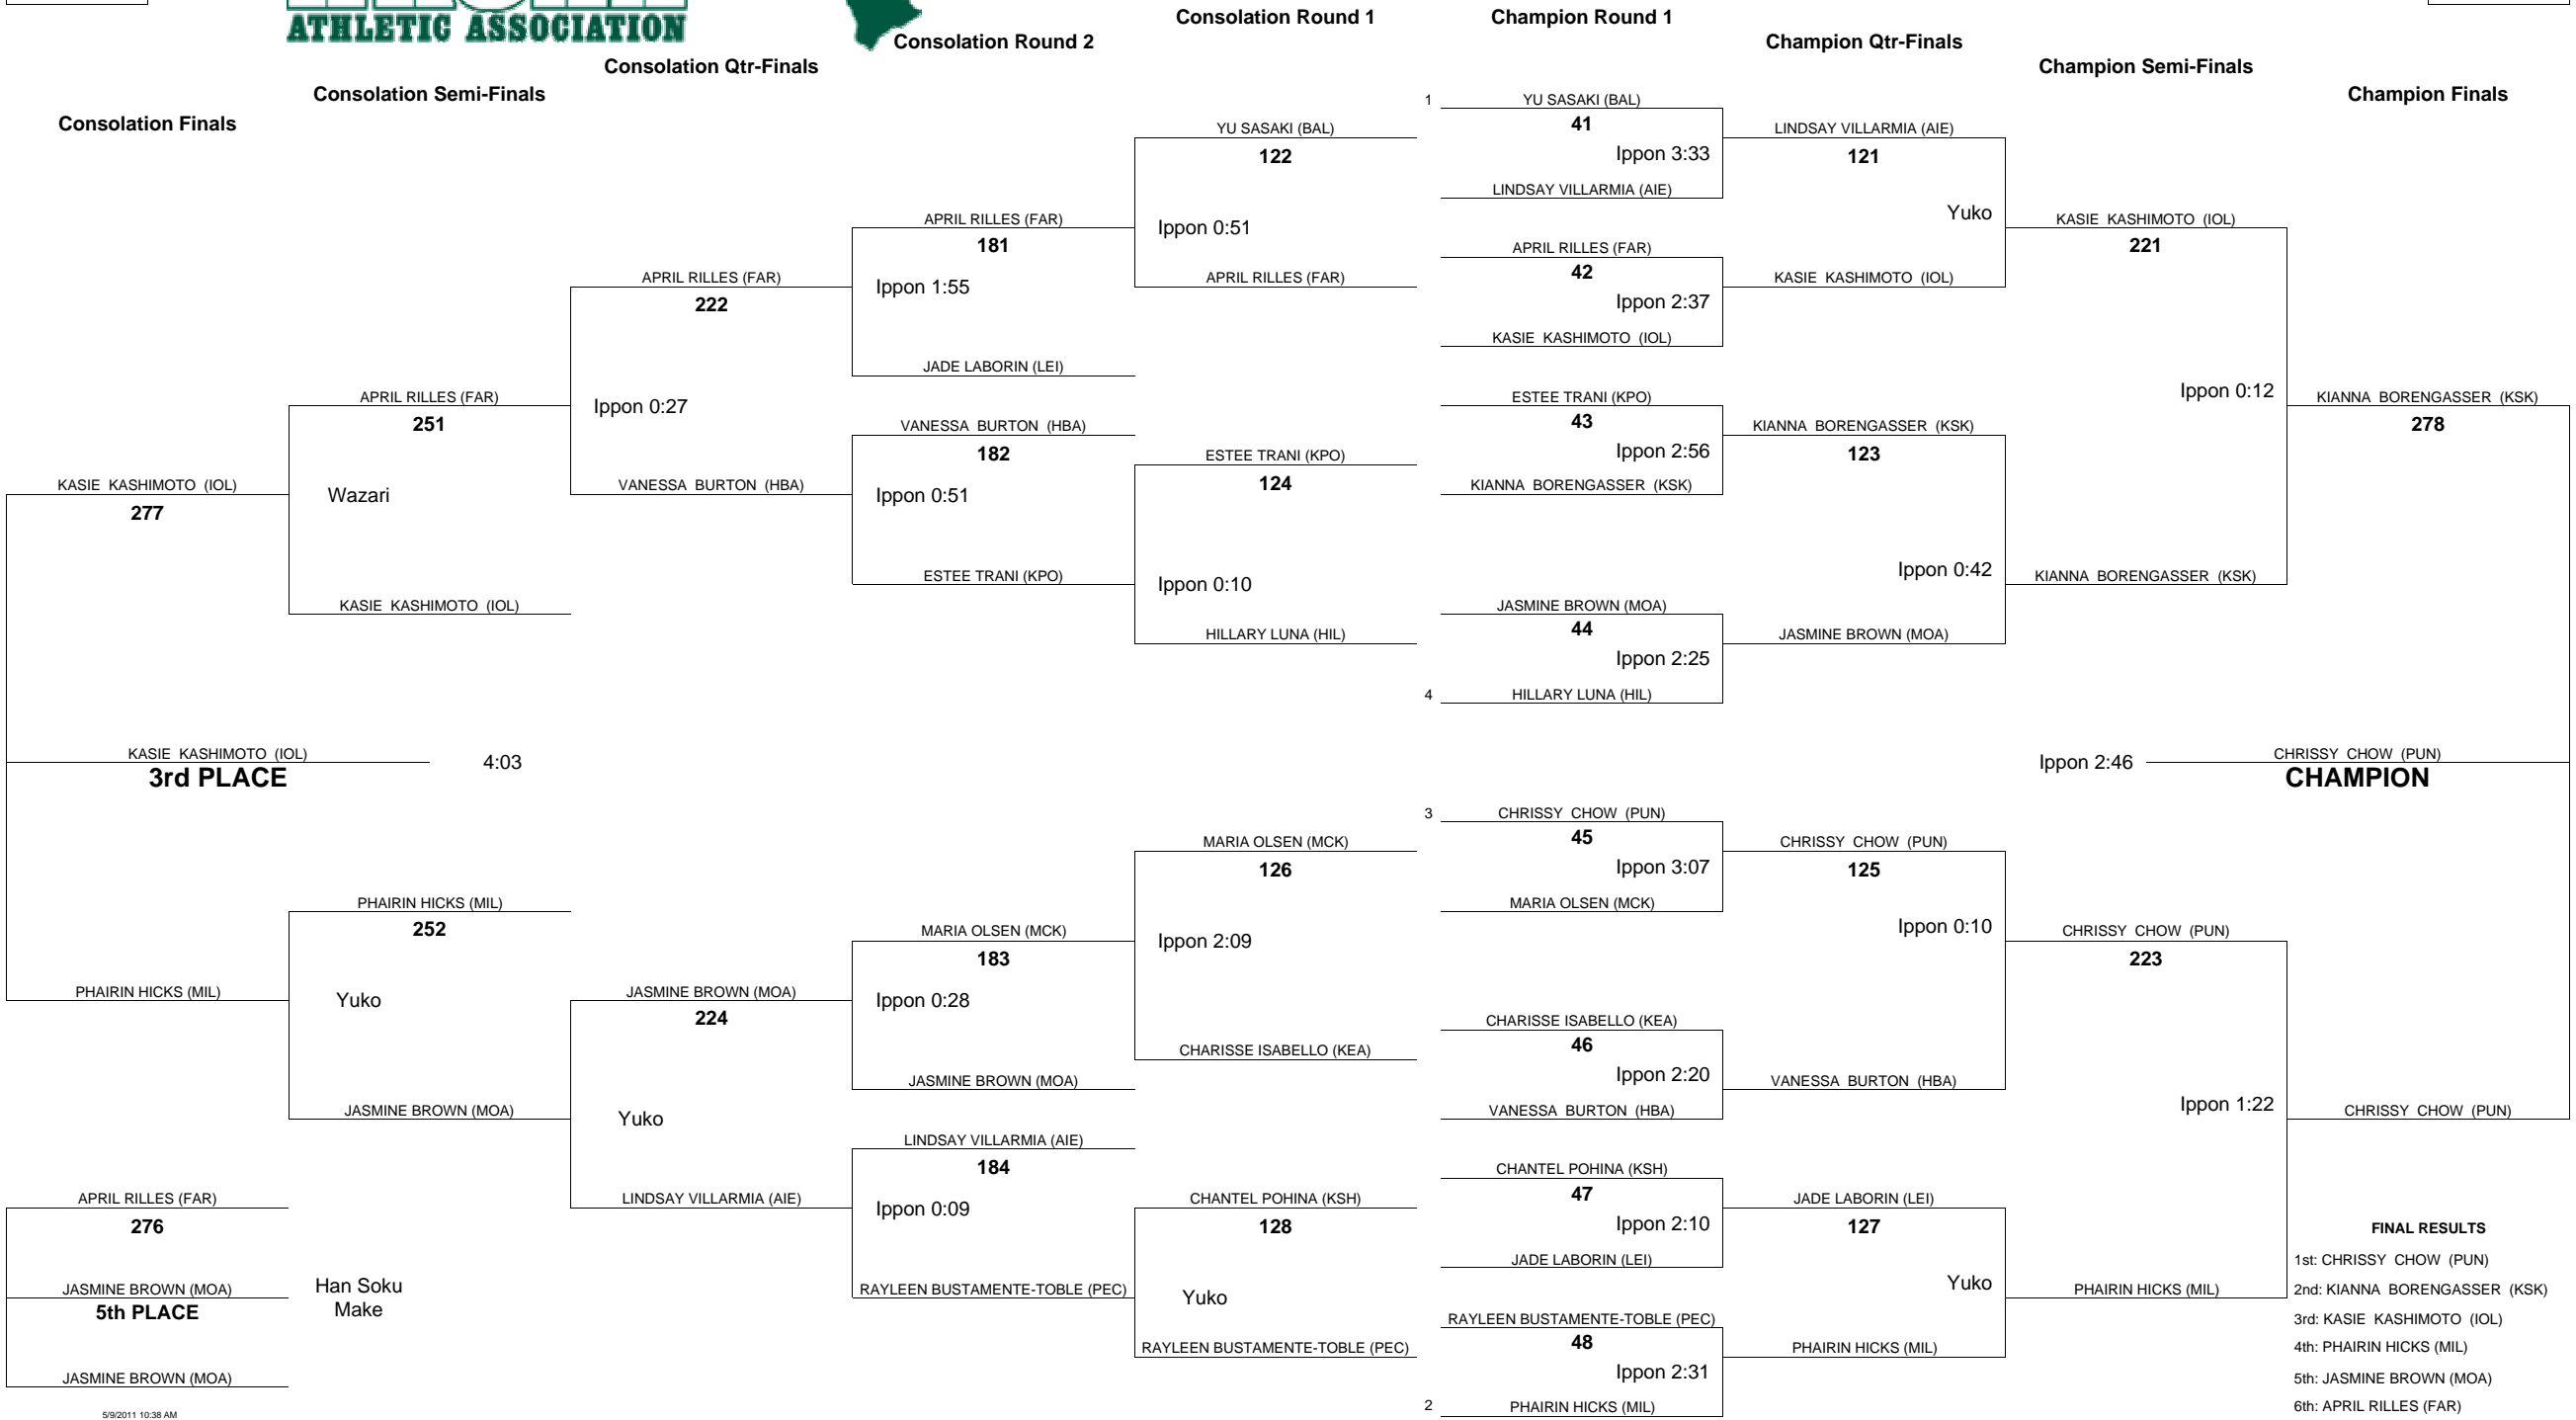

HAWAII HIGH SCHOOL ATHLETIC ASSOCIATION 2011 GIRLS JUDO CHAMPIONSHIPS

WEIGHT CLASS
129

WEIGHT CLASS
129