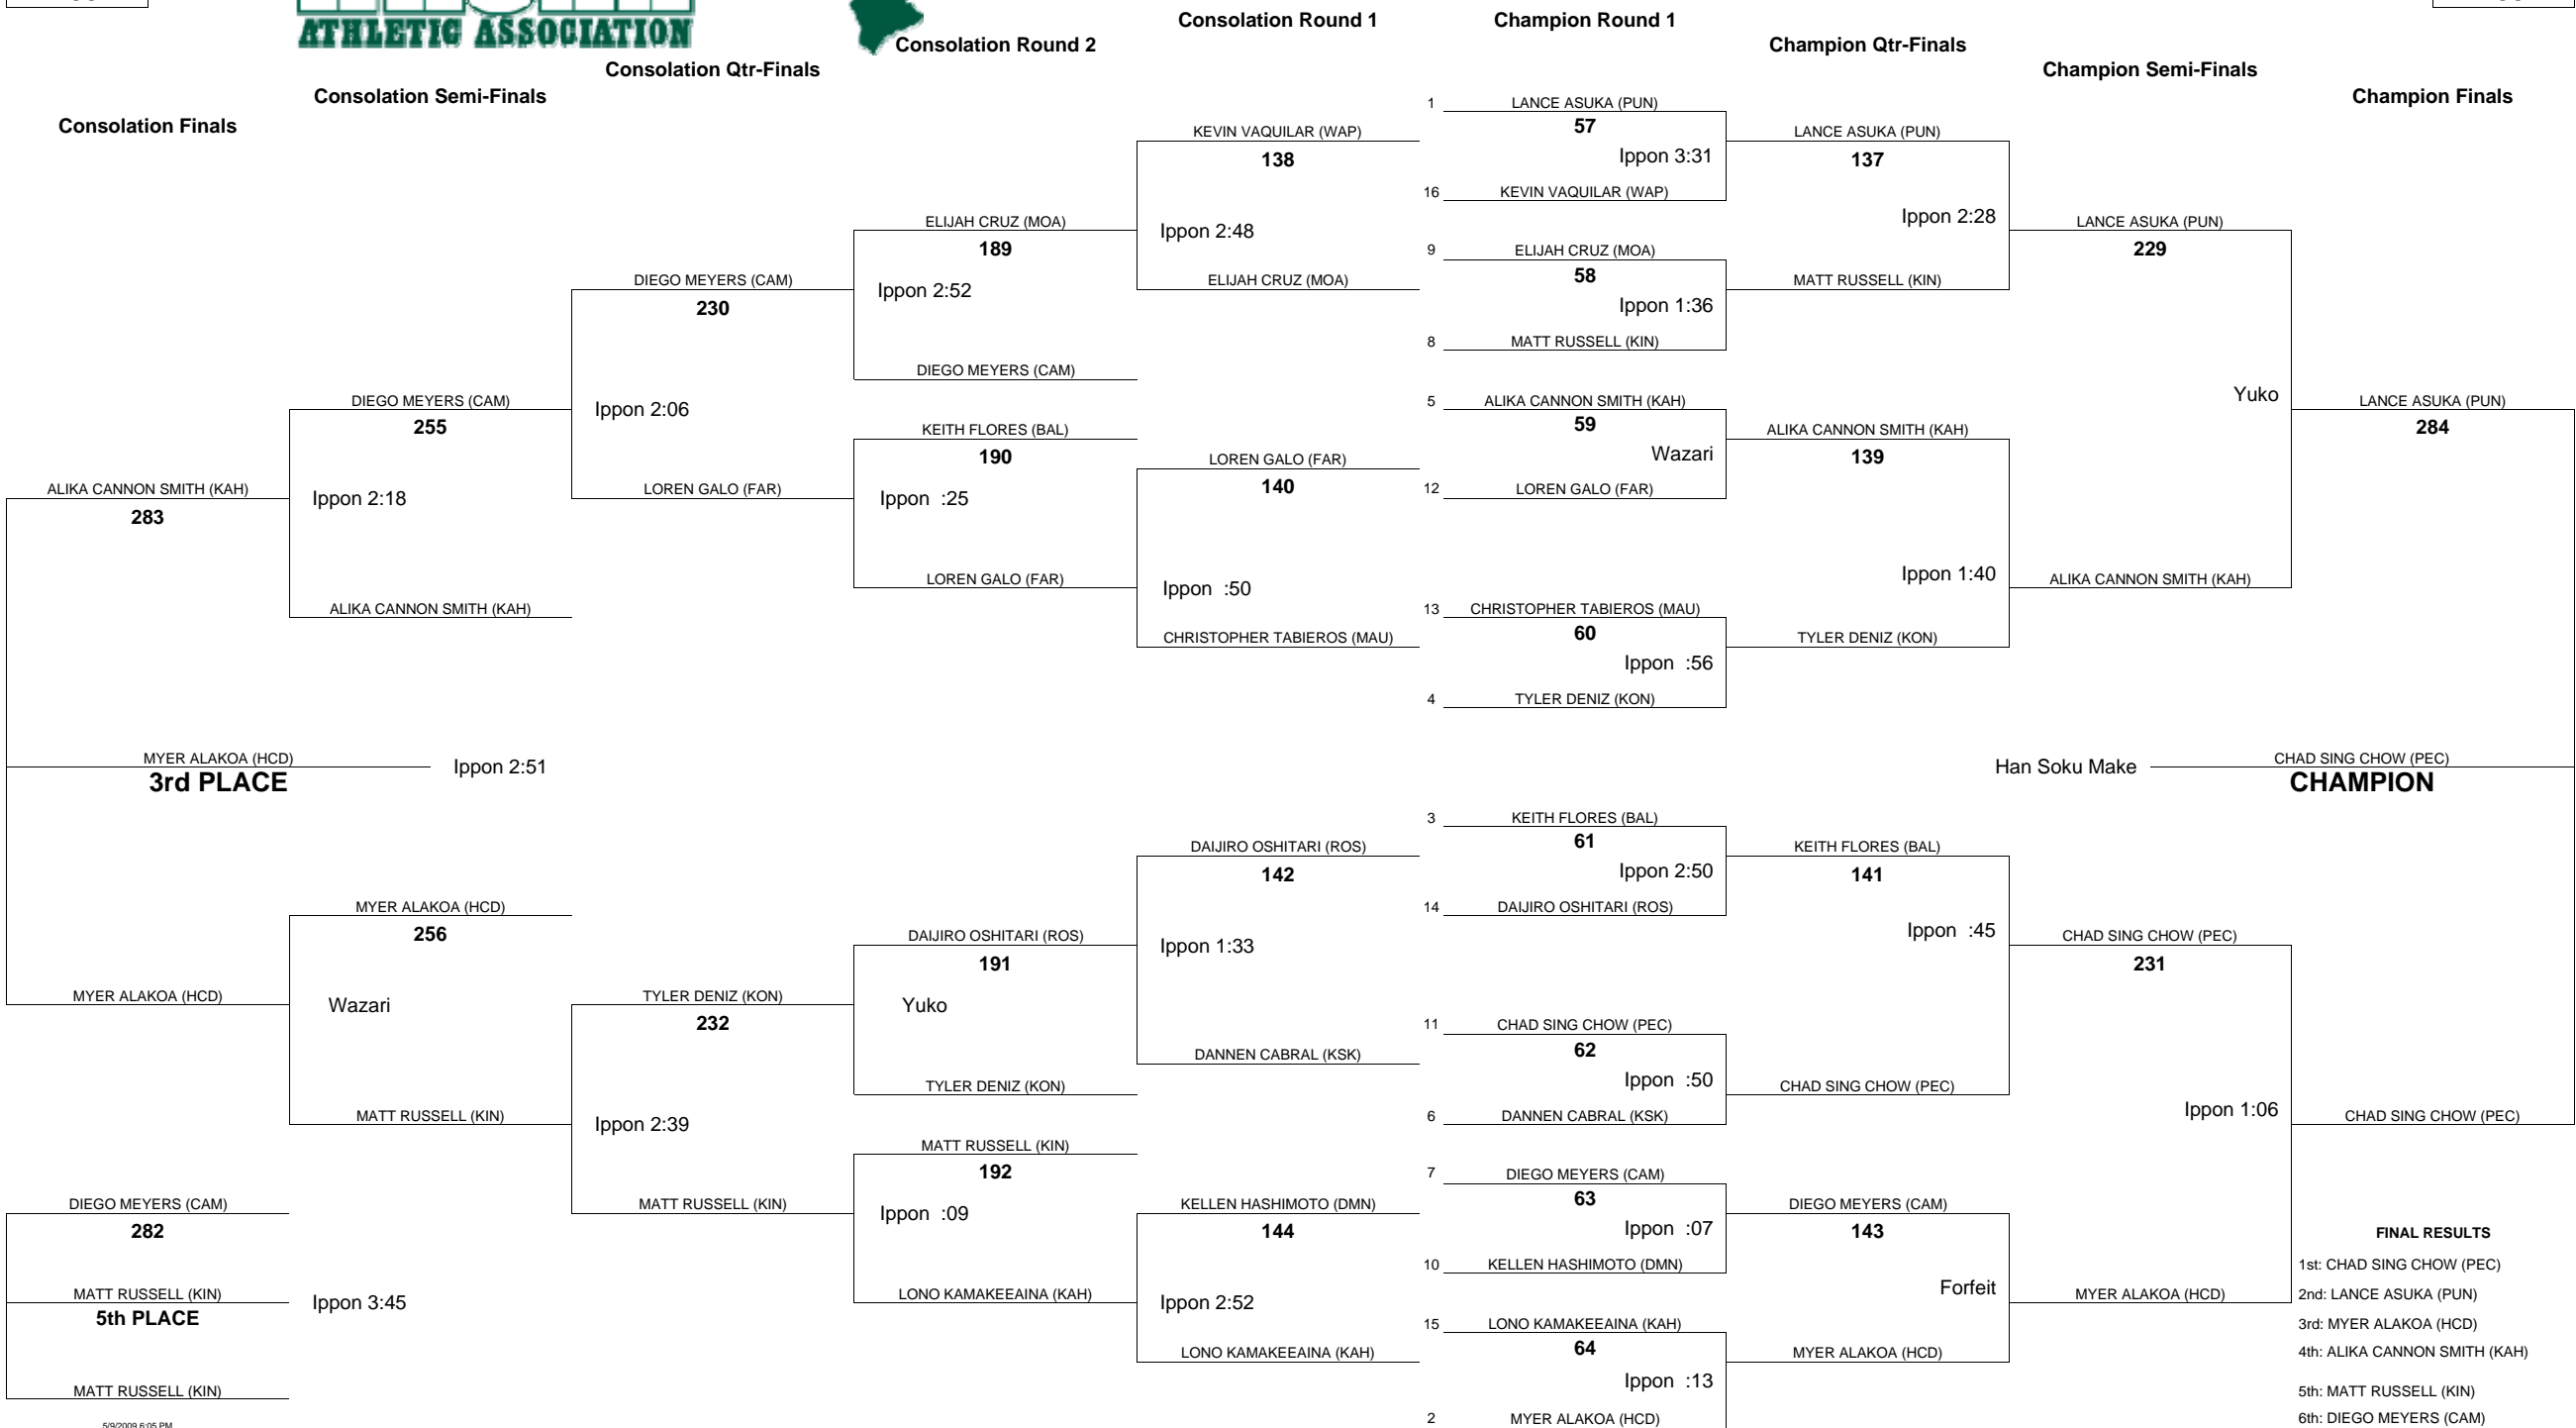

HAWAII HIGH SCHOOL ATHLETIC ASSOCIATION 2009 BOYS JUDO CHAMPIONSHIPS

WEIGHT CLASS
198

WEIGHT CLASS
198