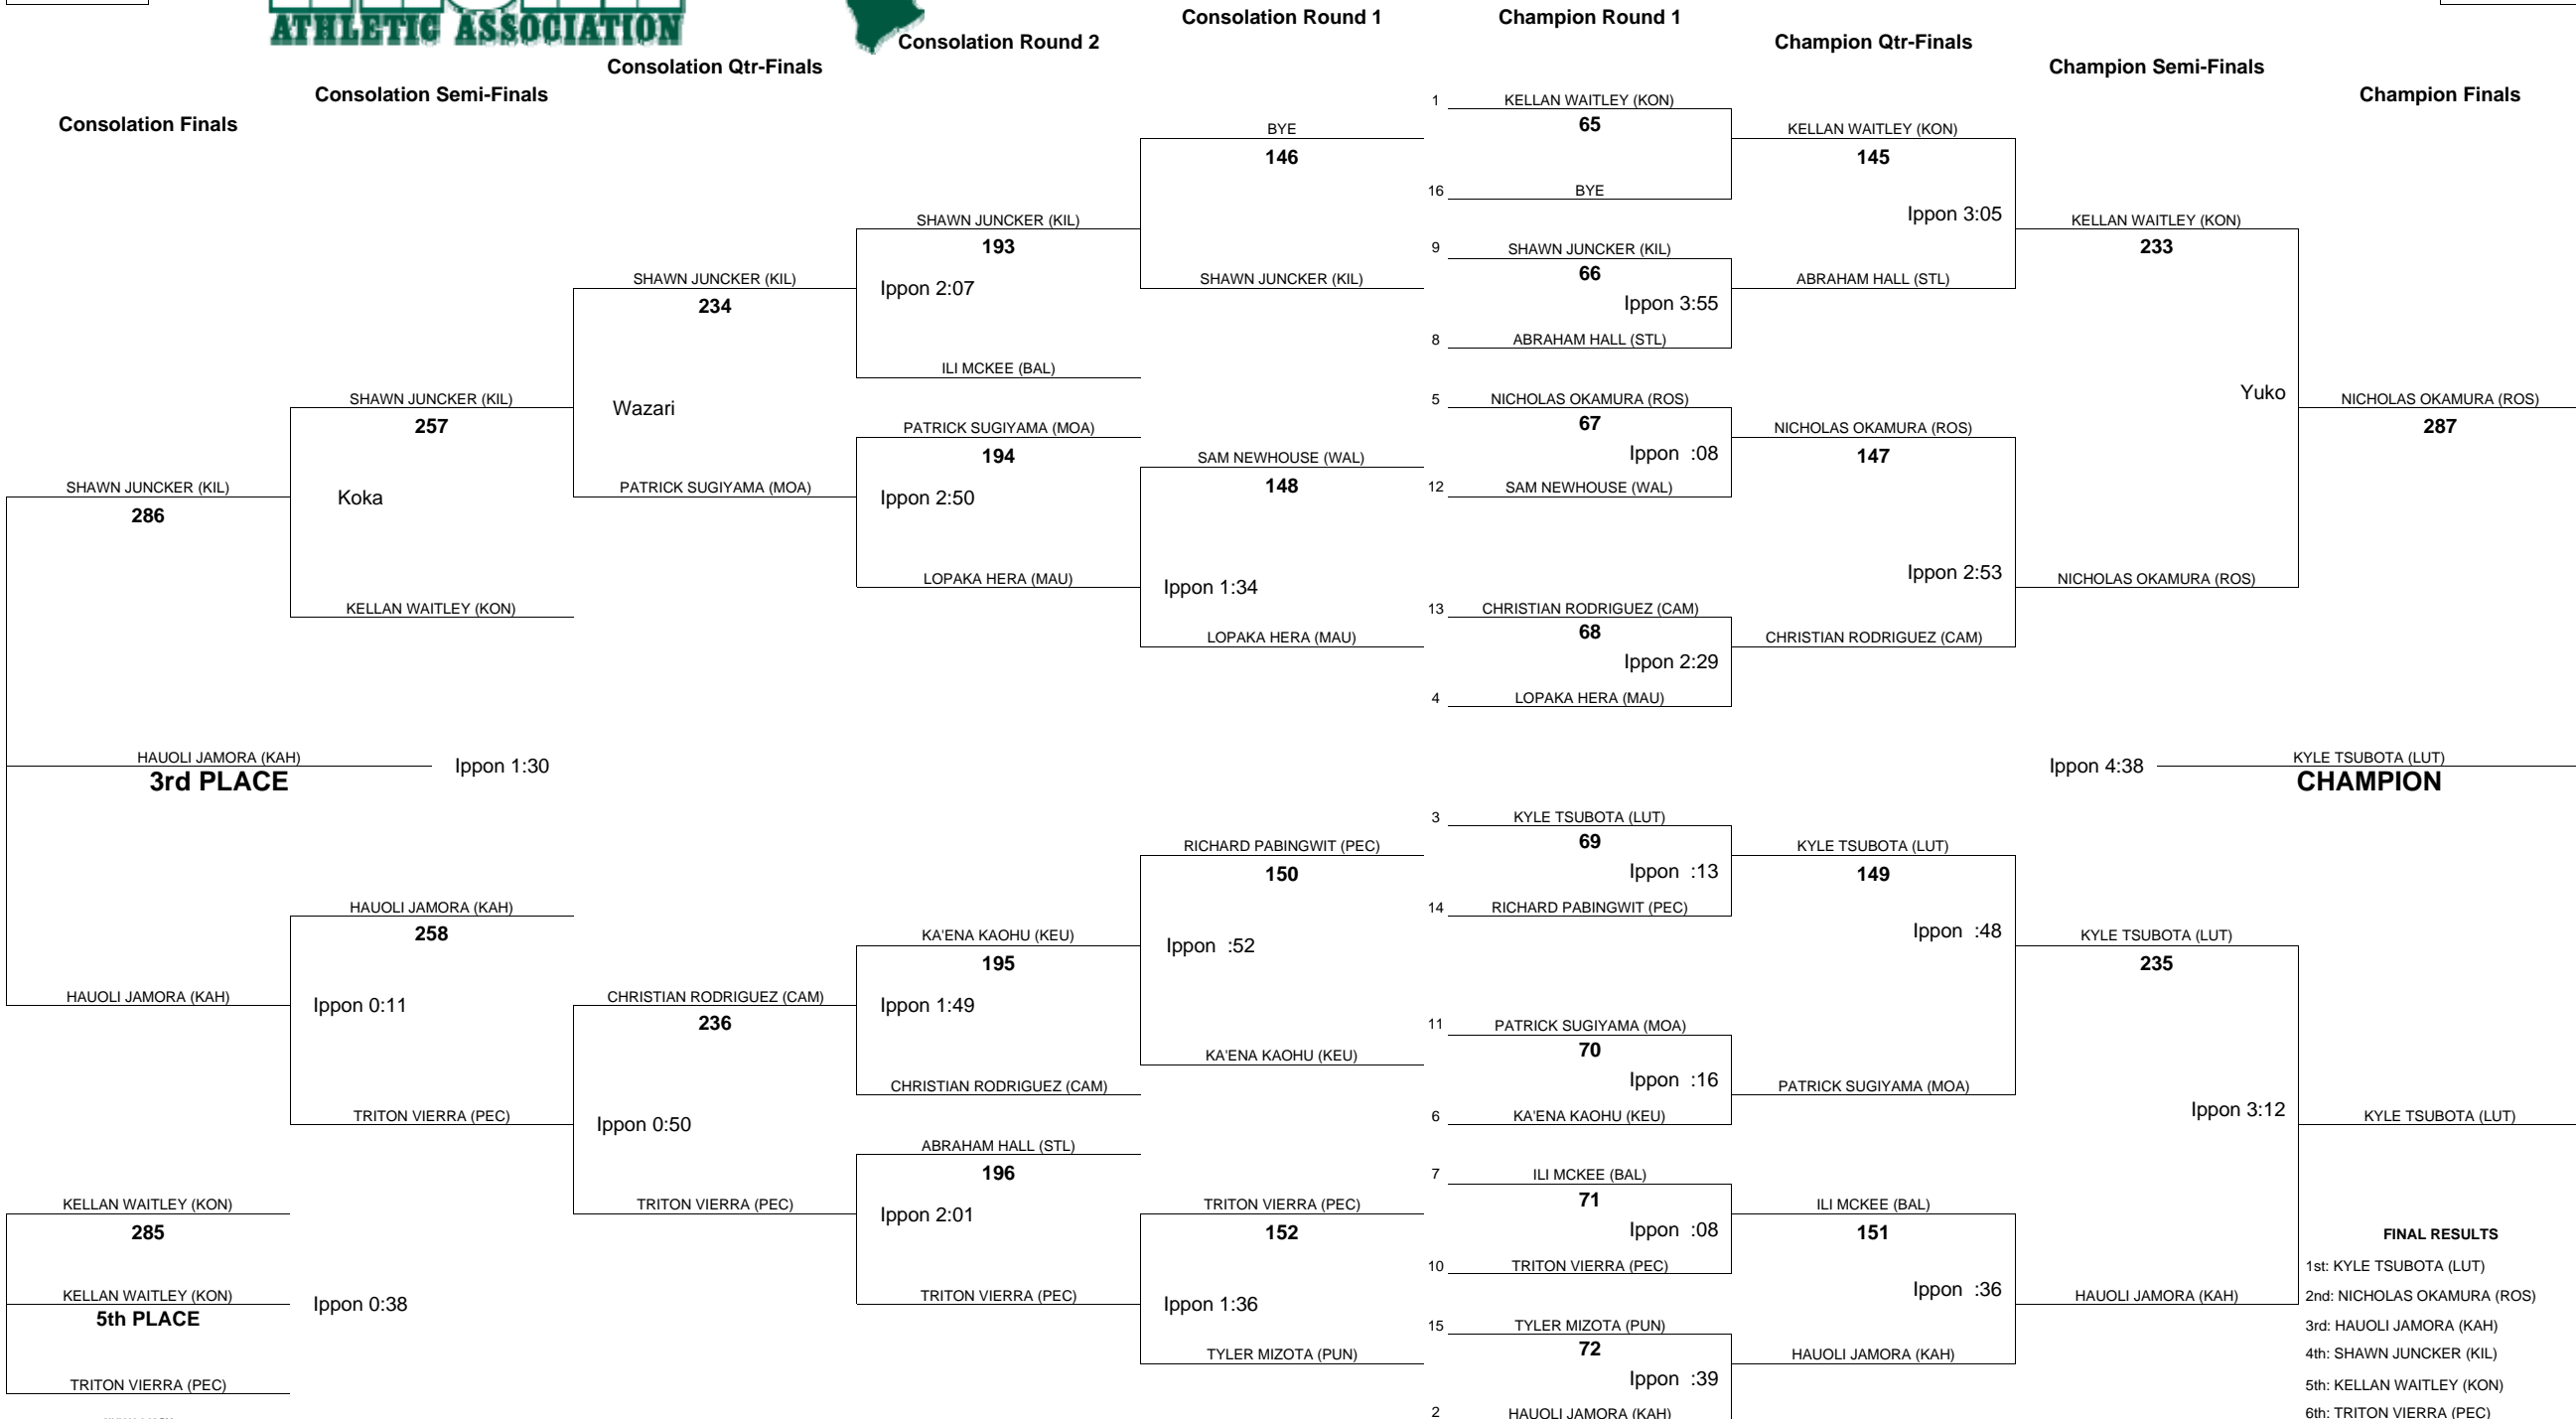

HAWAII HIGH SCHOOL ATHLETIC ASSOCIATION 2009 BOYS JUDO CHAMPIONSHIPS

WEIGHT CLASS

220

WEIGHT CLASS

220