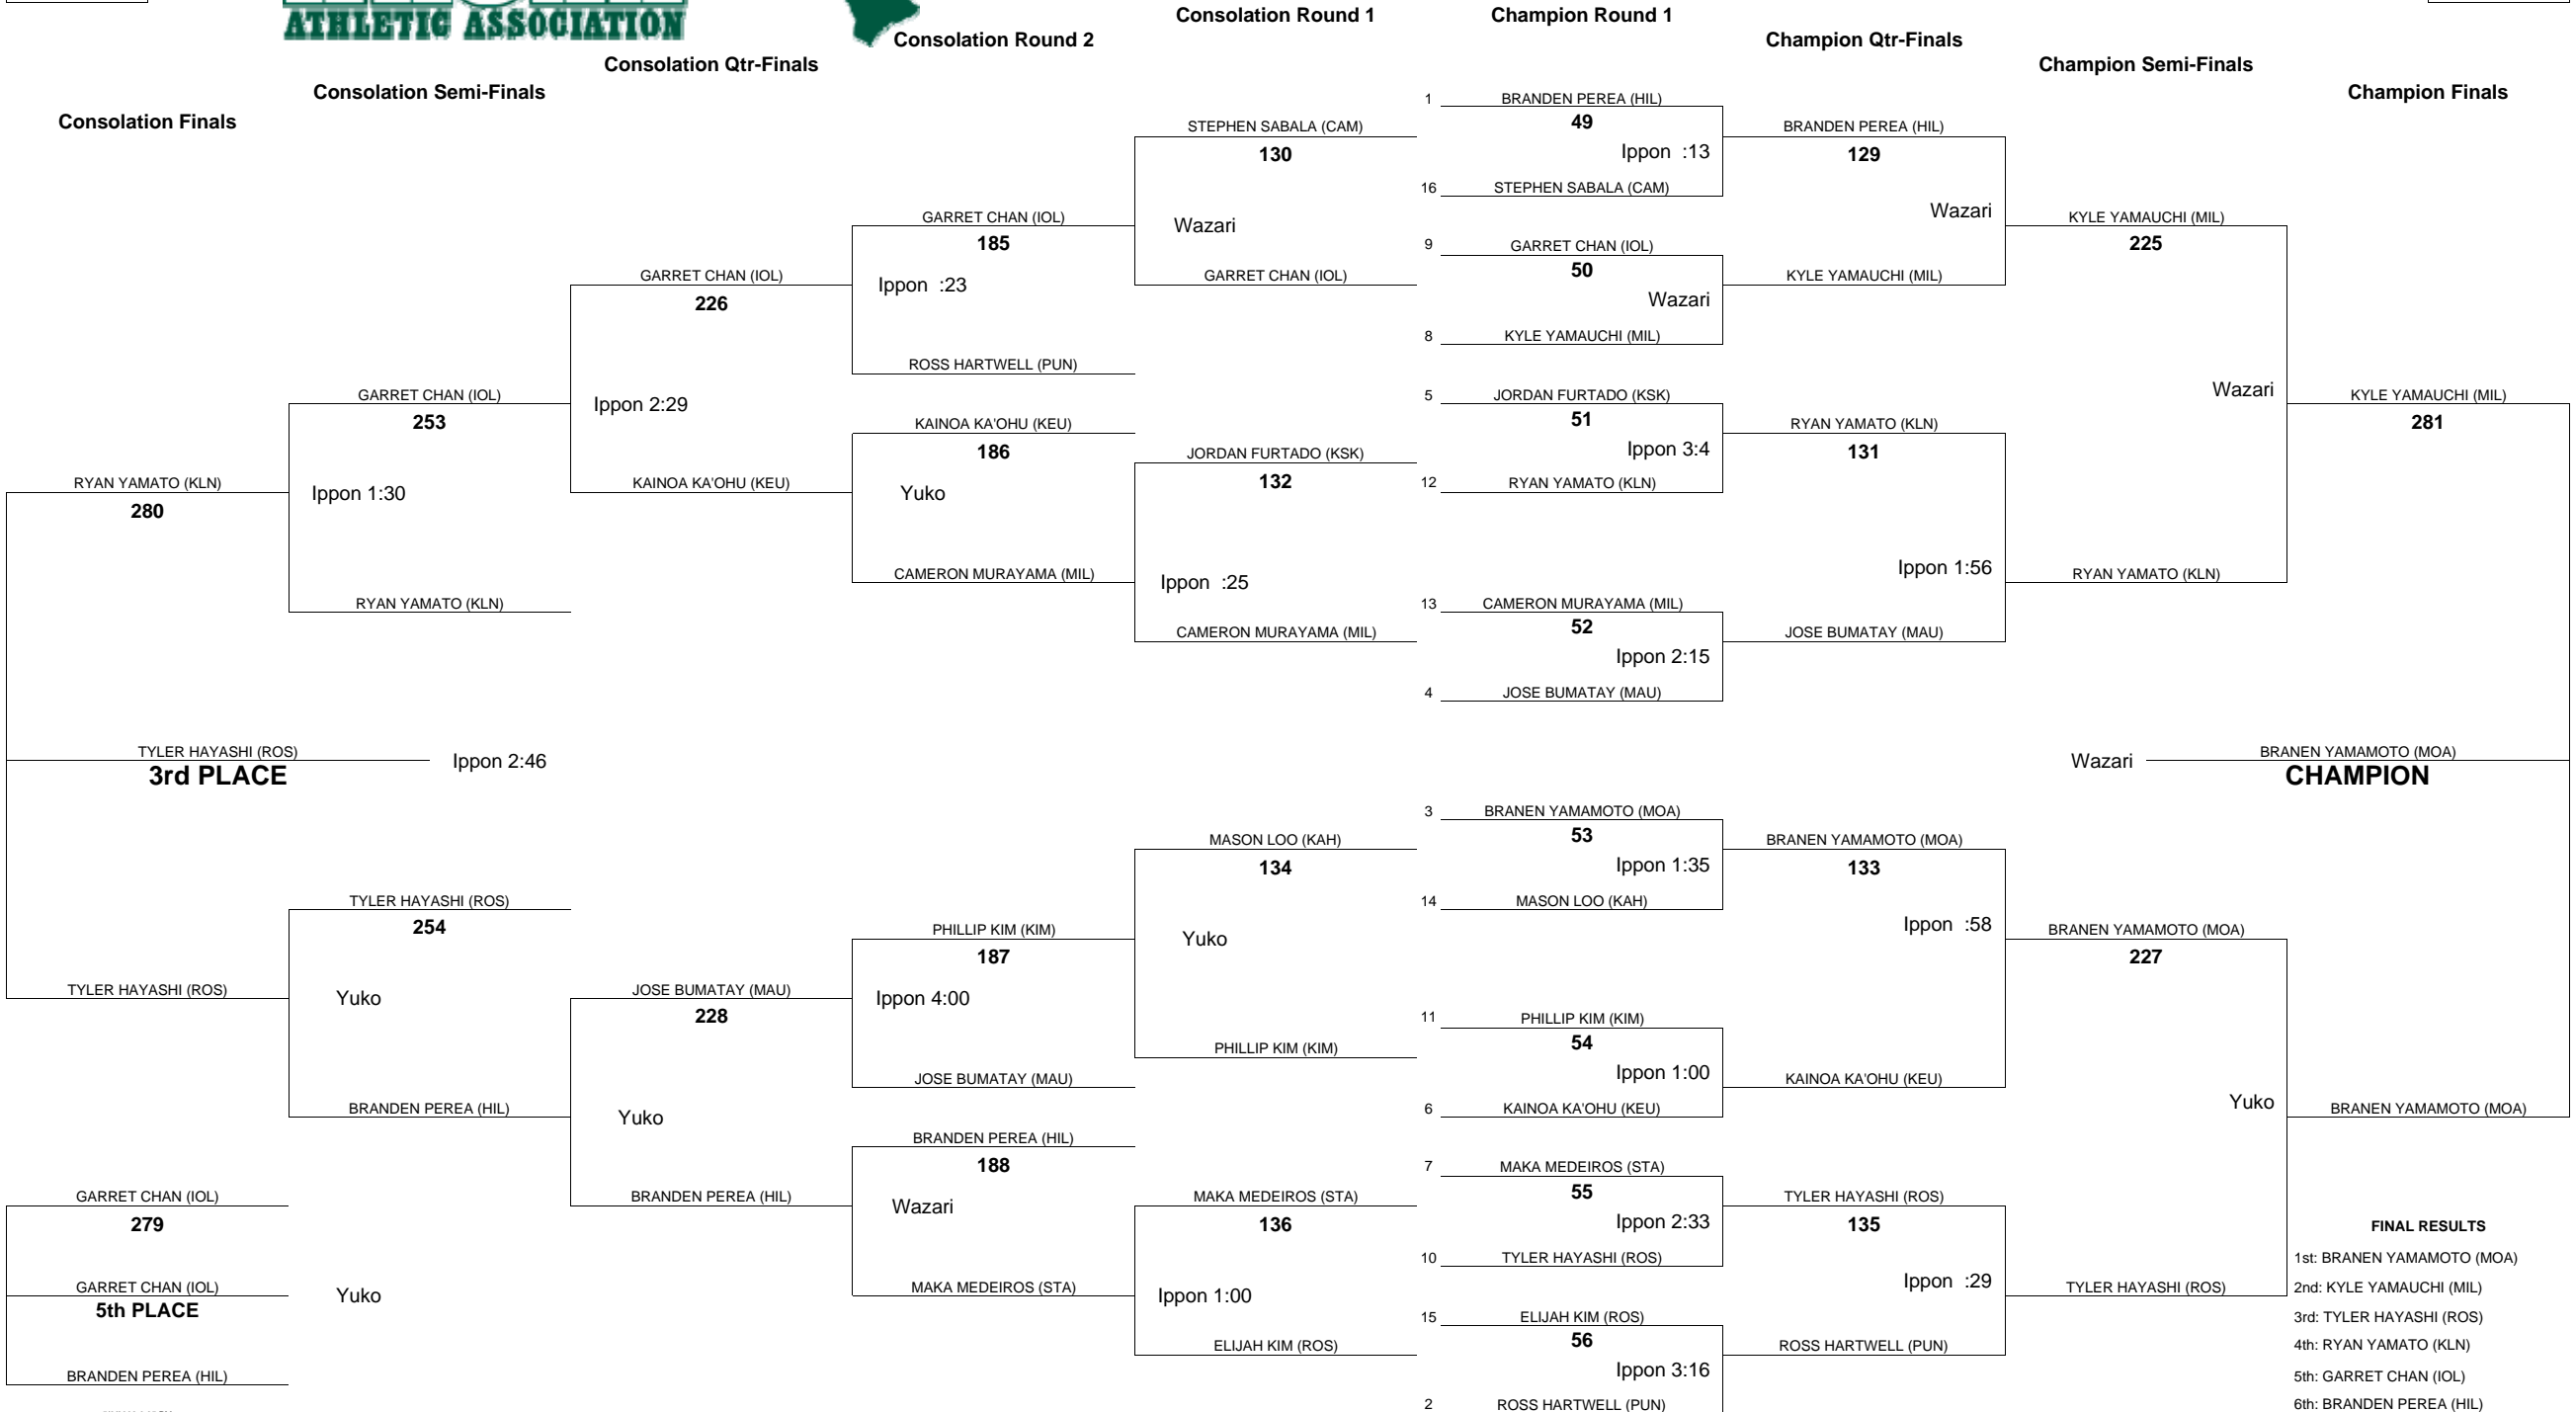

HAWAII HIGH SCHOOL ATHLETIC ASSOCIATION 2009 BOYS JUDO CHAMPIONSHIPS

WEIGHT CLASS
178

WEIGHT CLASS
178