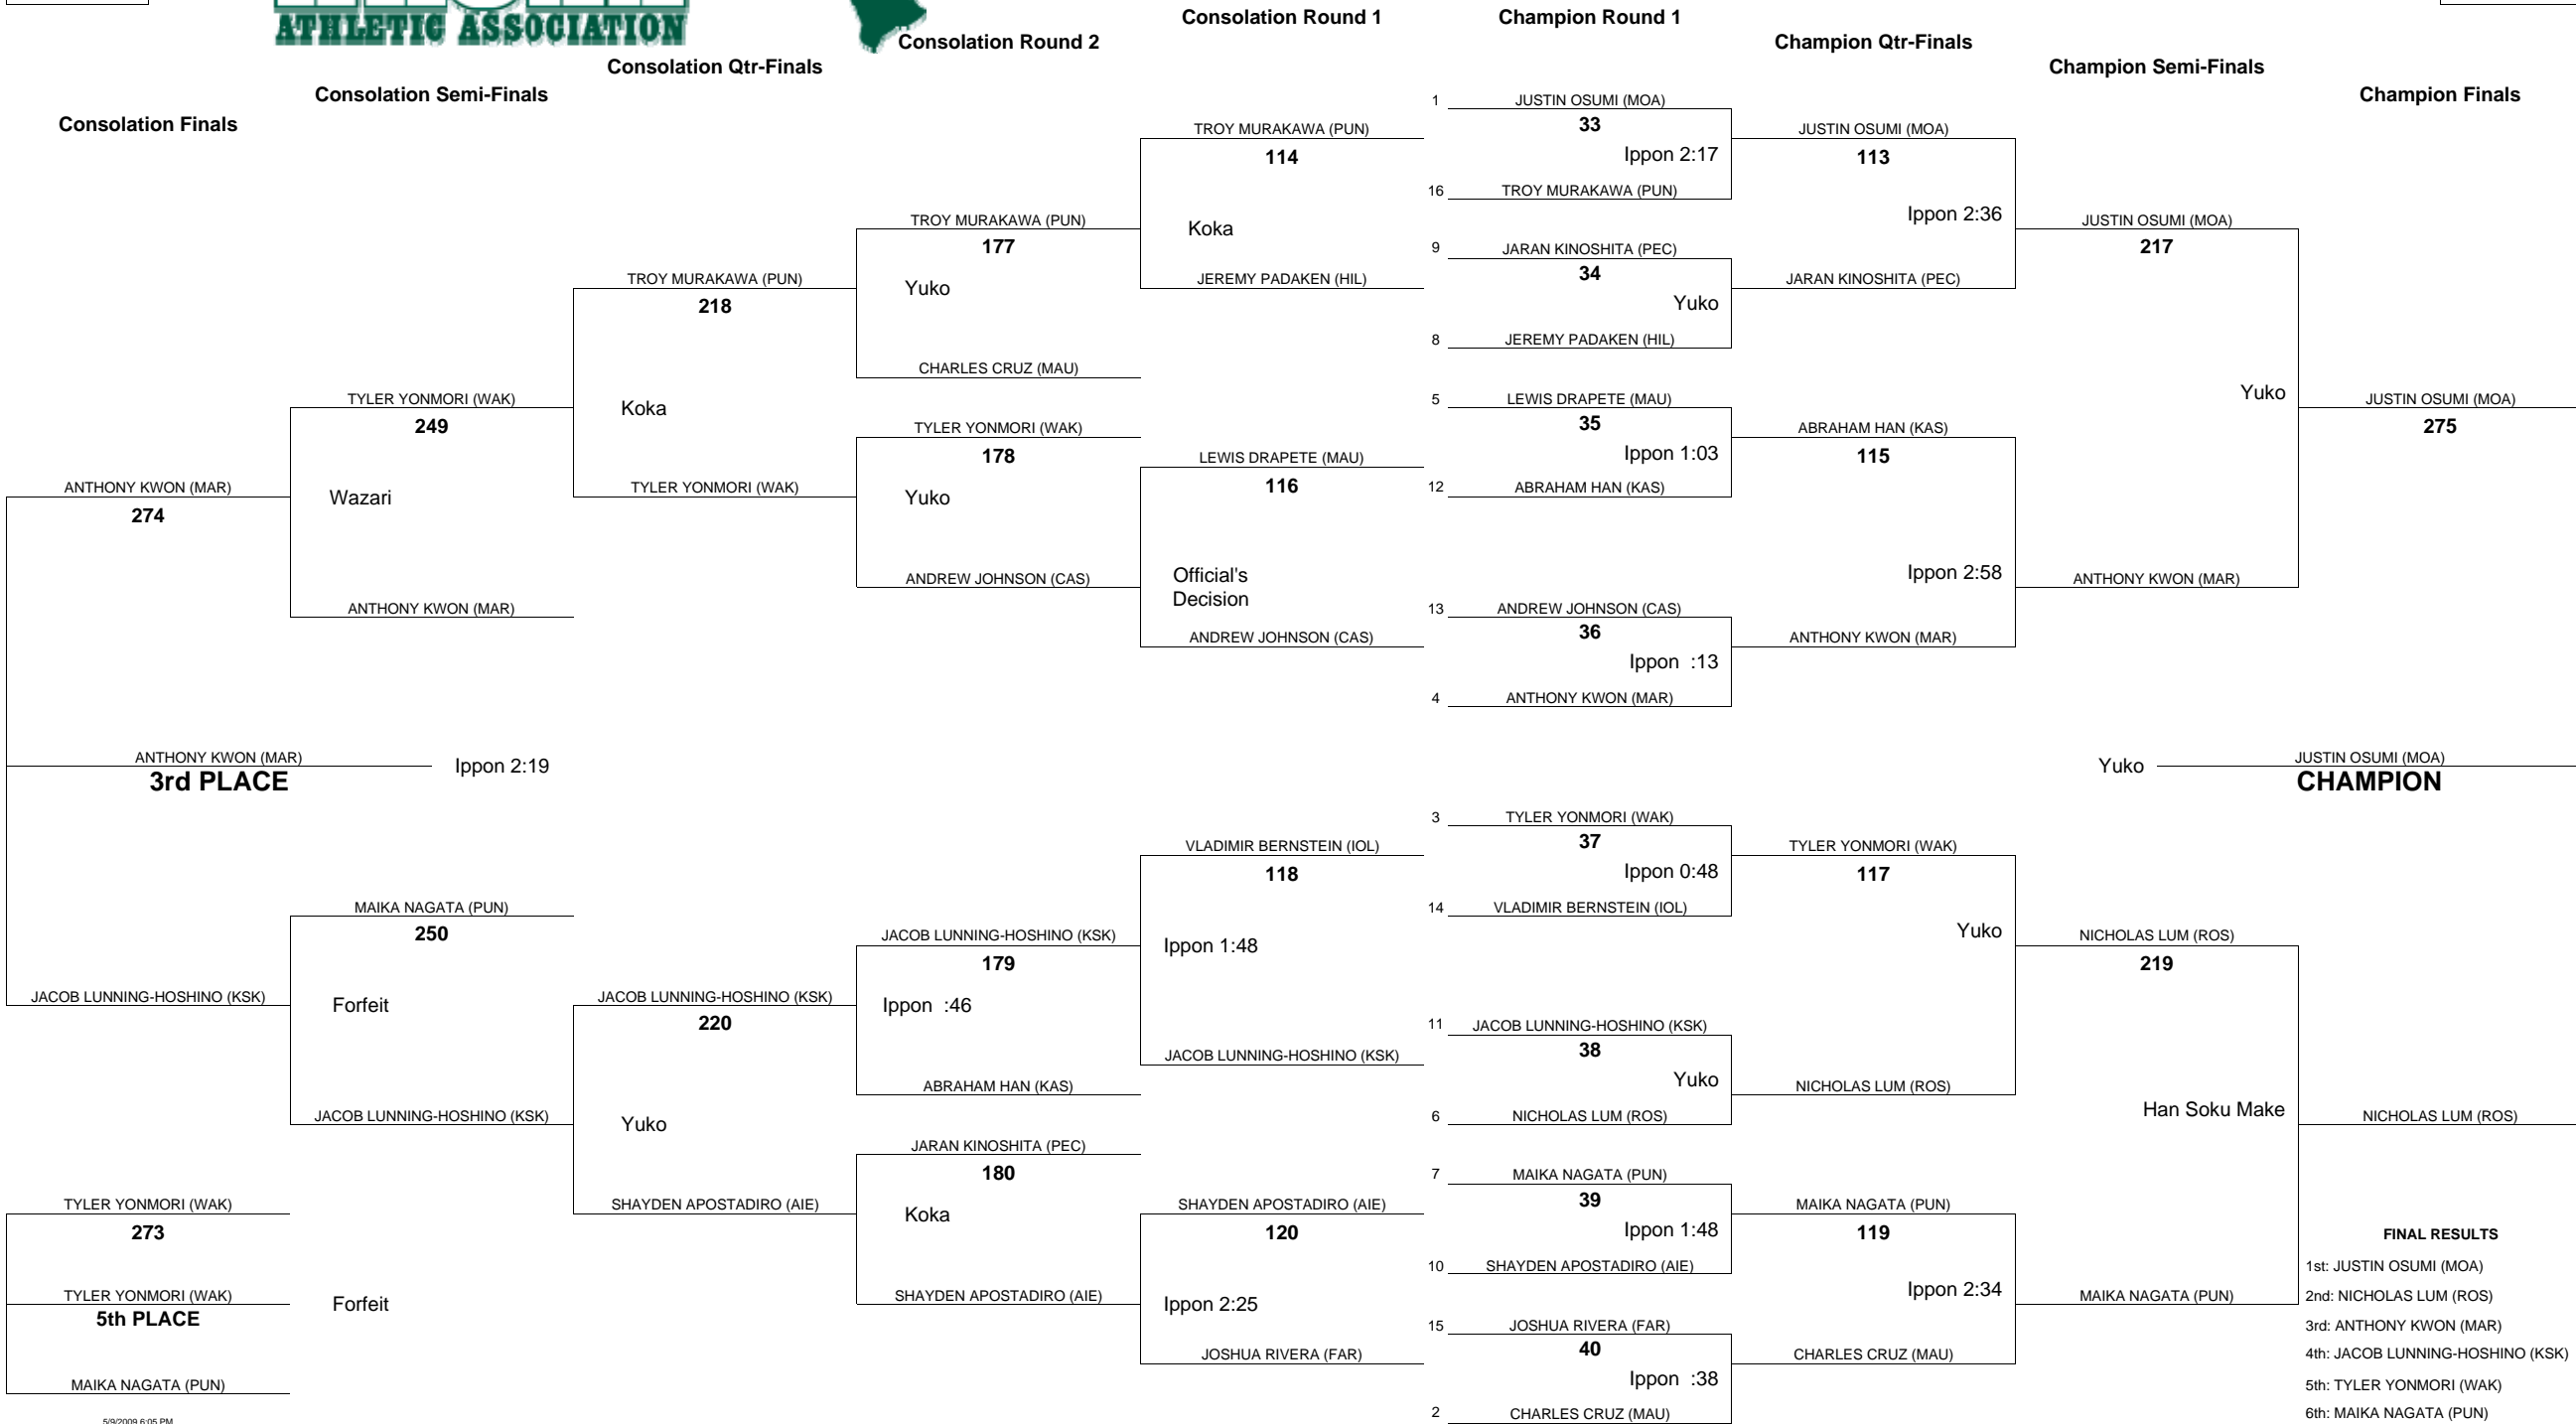

HAWAII HIGH SCHOOL ATHLETIC ASSOCIATION 2009 BOYS JUDO CHAMPIONSHIPS

WEIGHT CLASS

145

WEIGHT CLASS

145