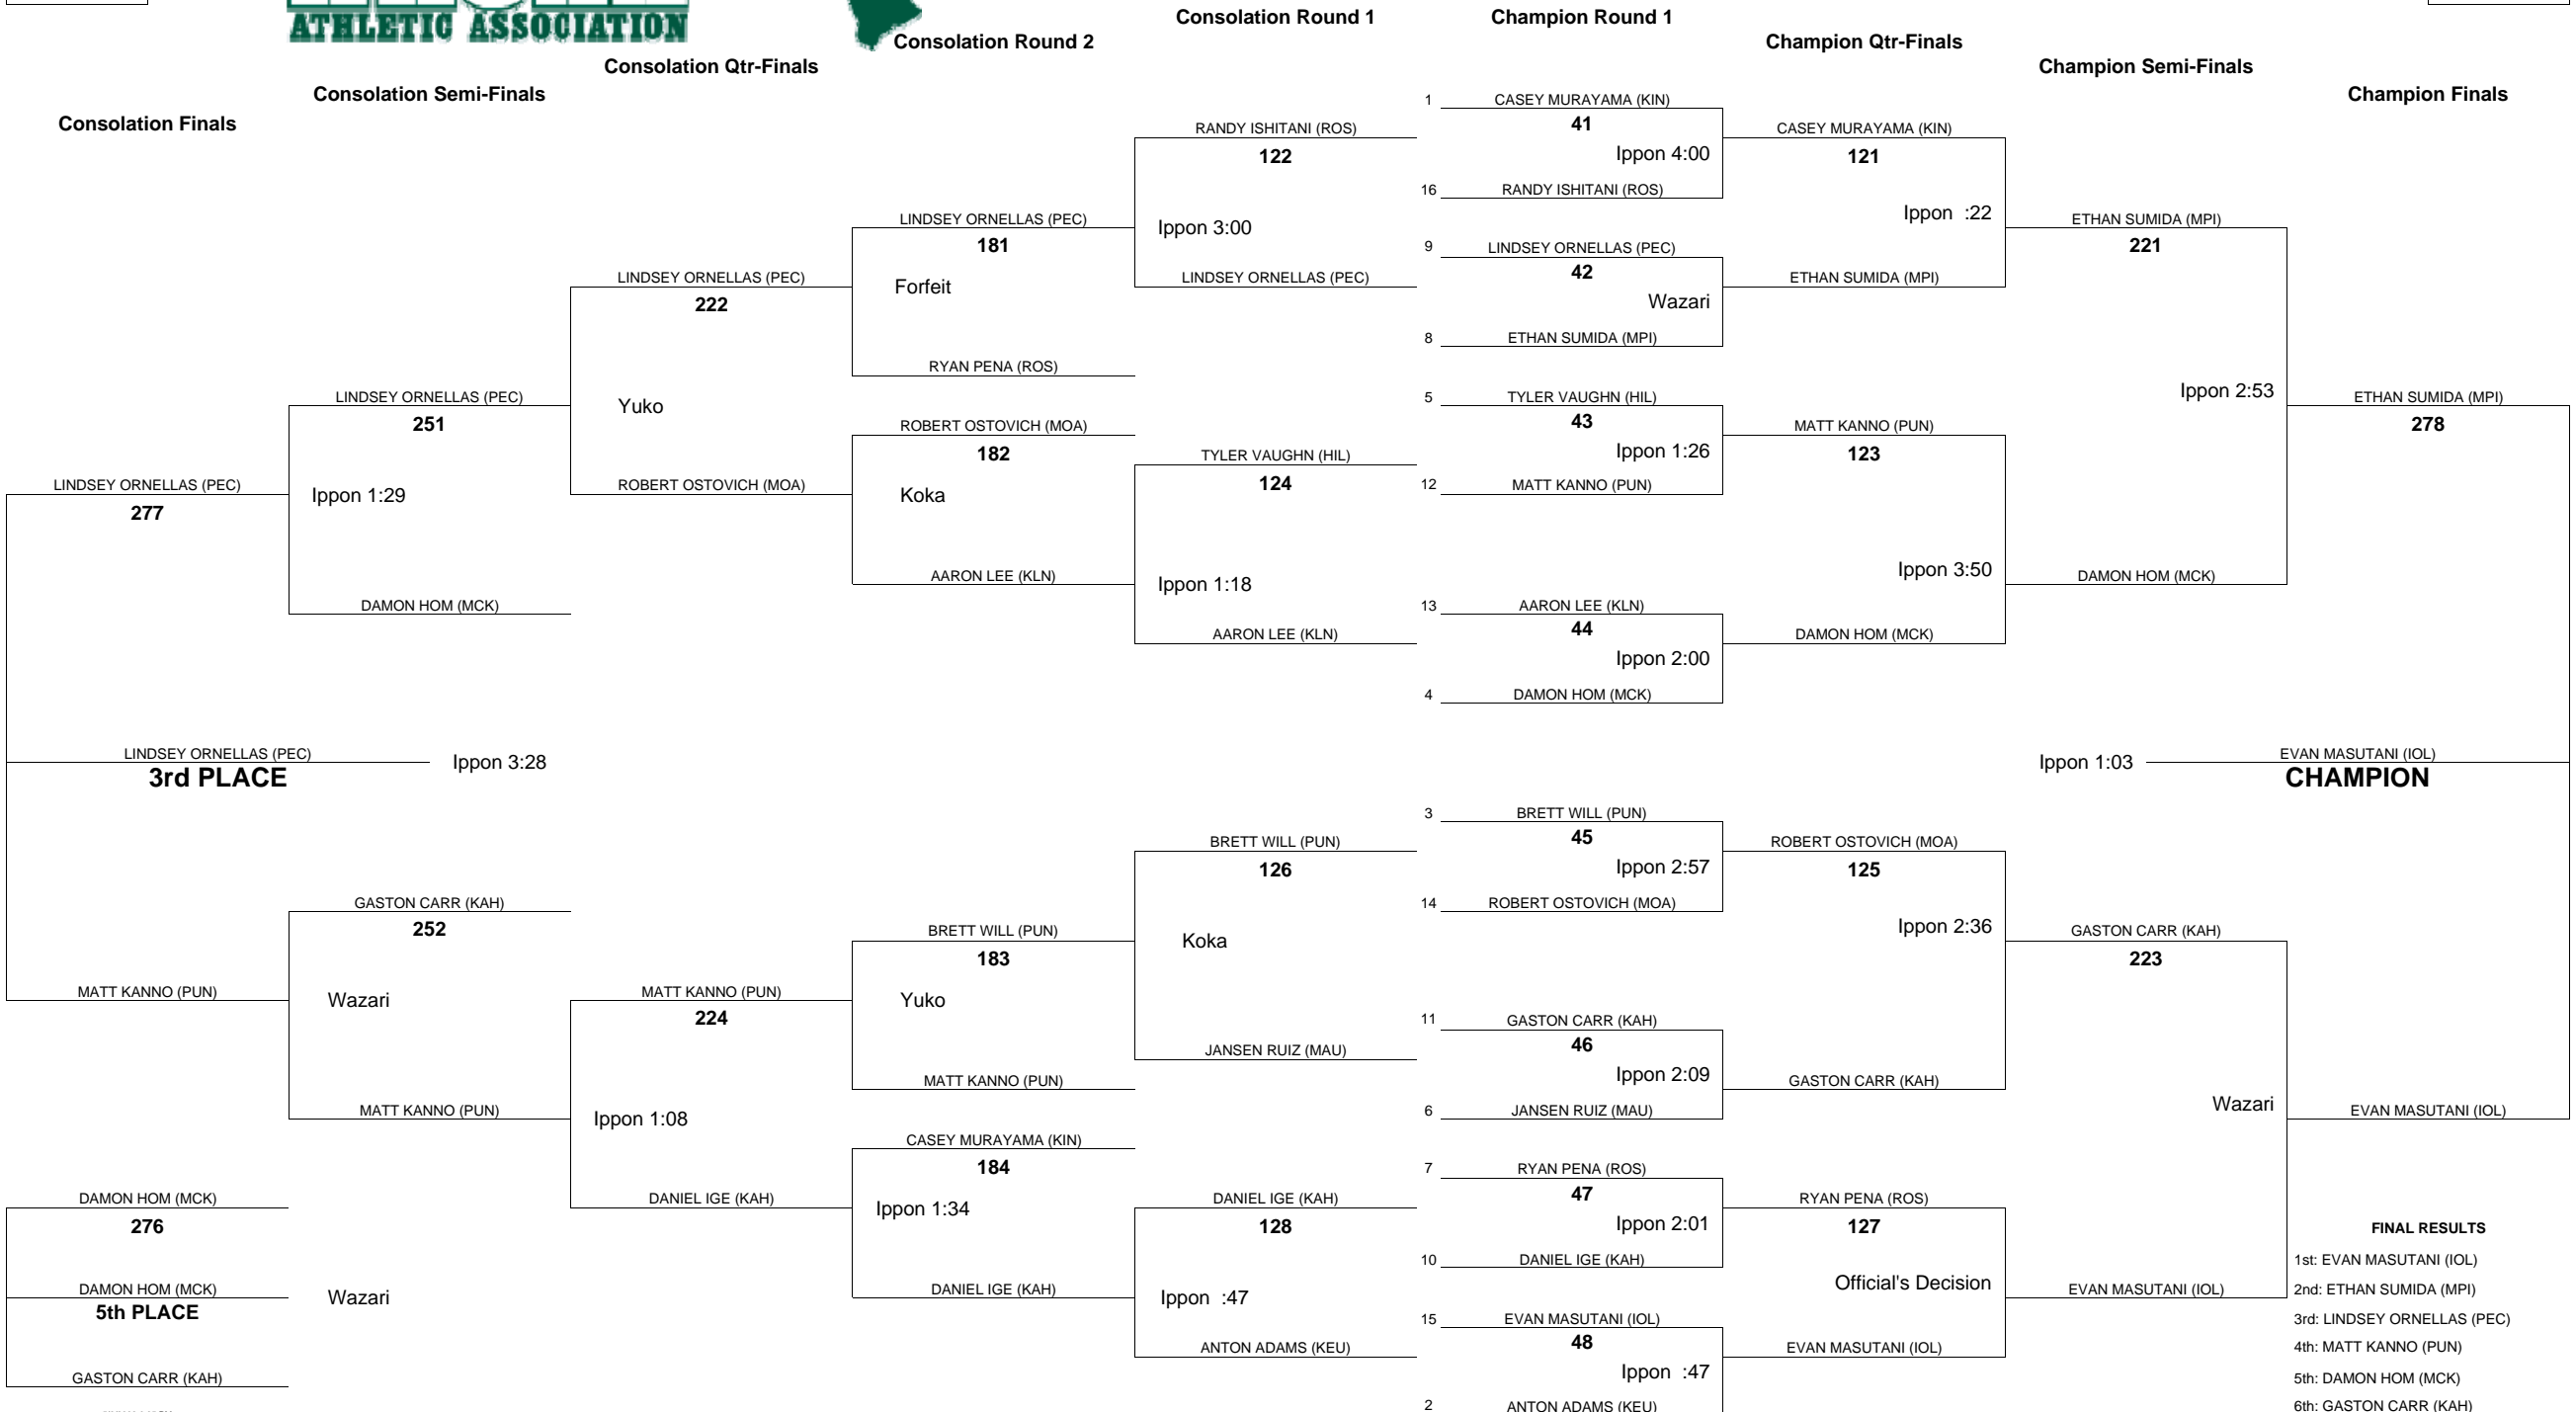

HAWAII HIGH SCHOOL ATHLETIC ASSOCIATION 2009 BOYS JUDO CHAMPIONSHIPS

WEIGHT CLASS

161

WEIGHT CLASS

161