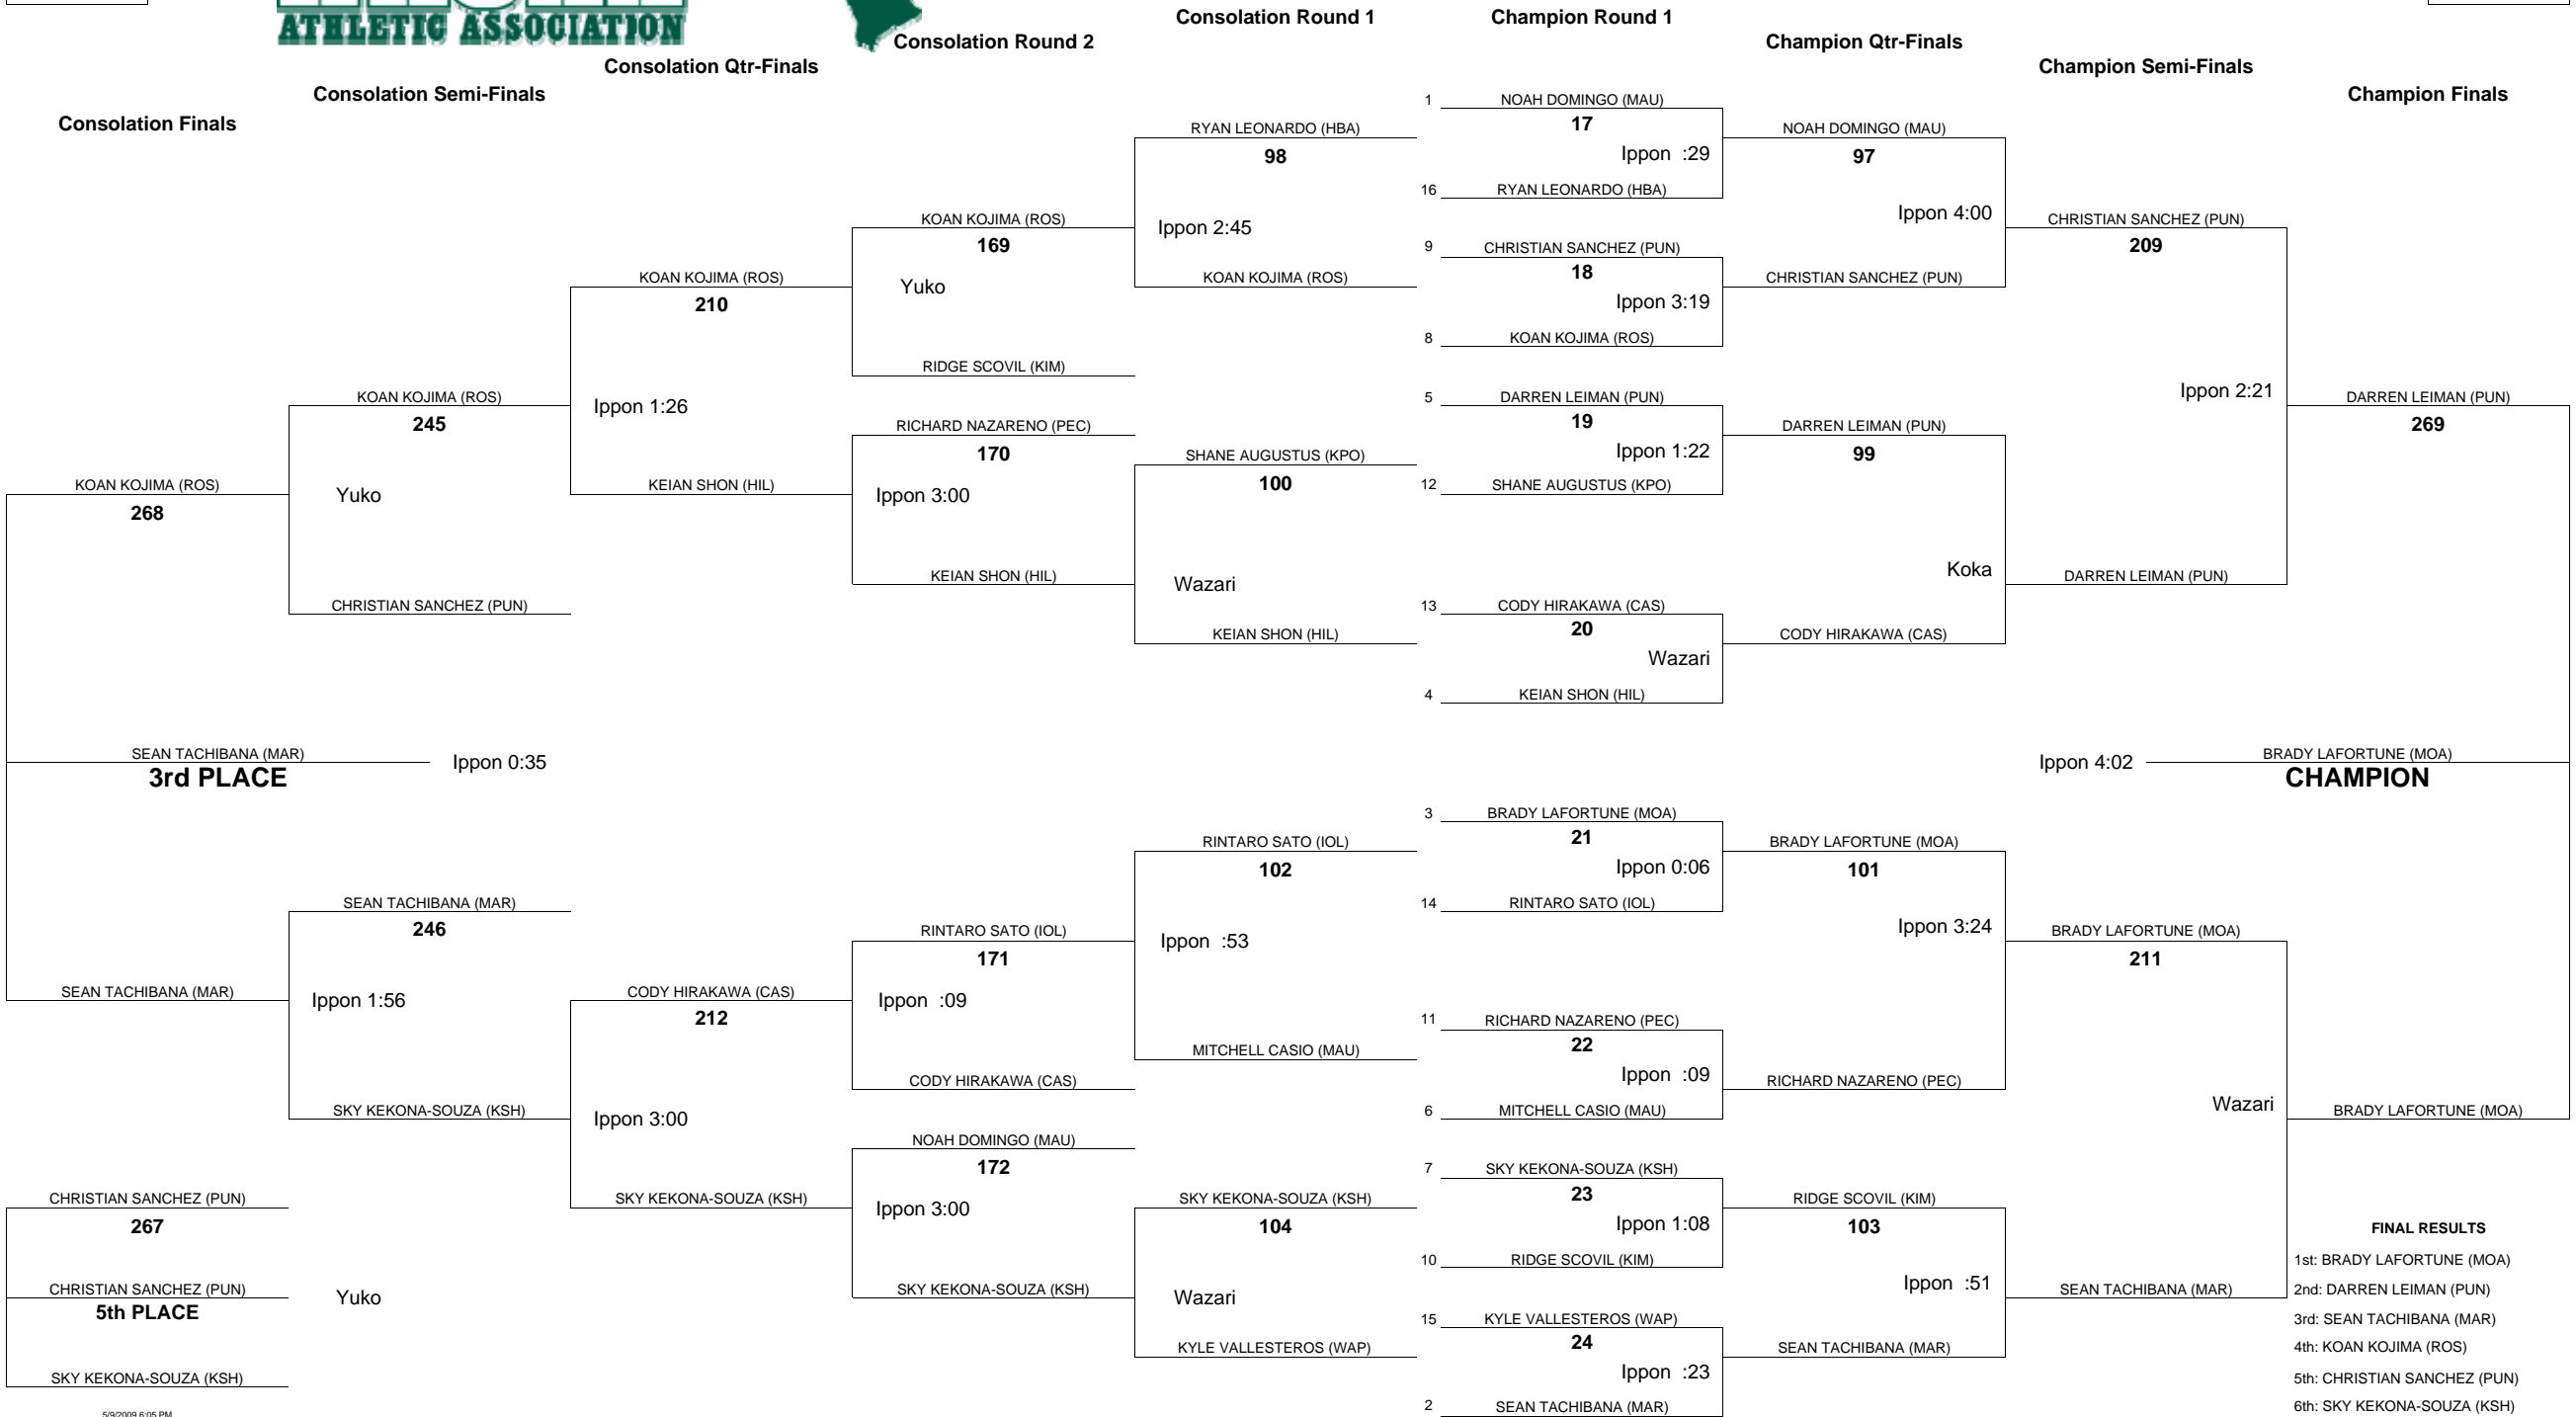

HAWAII HIGH SCHOOL ATHLETIC ASSOCIATION 2009 BOYS JUDO CHAMPIONSHIPS

WEIGHT CLASS
121

WEIGHT CLASS
121