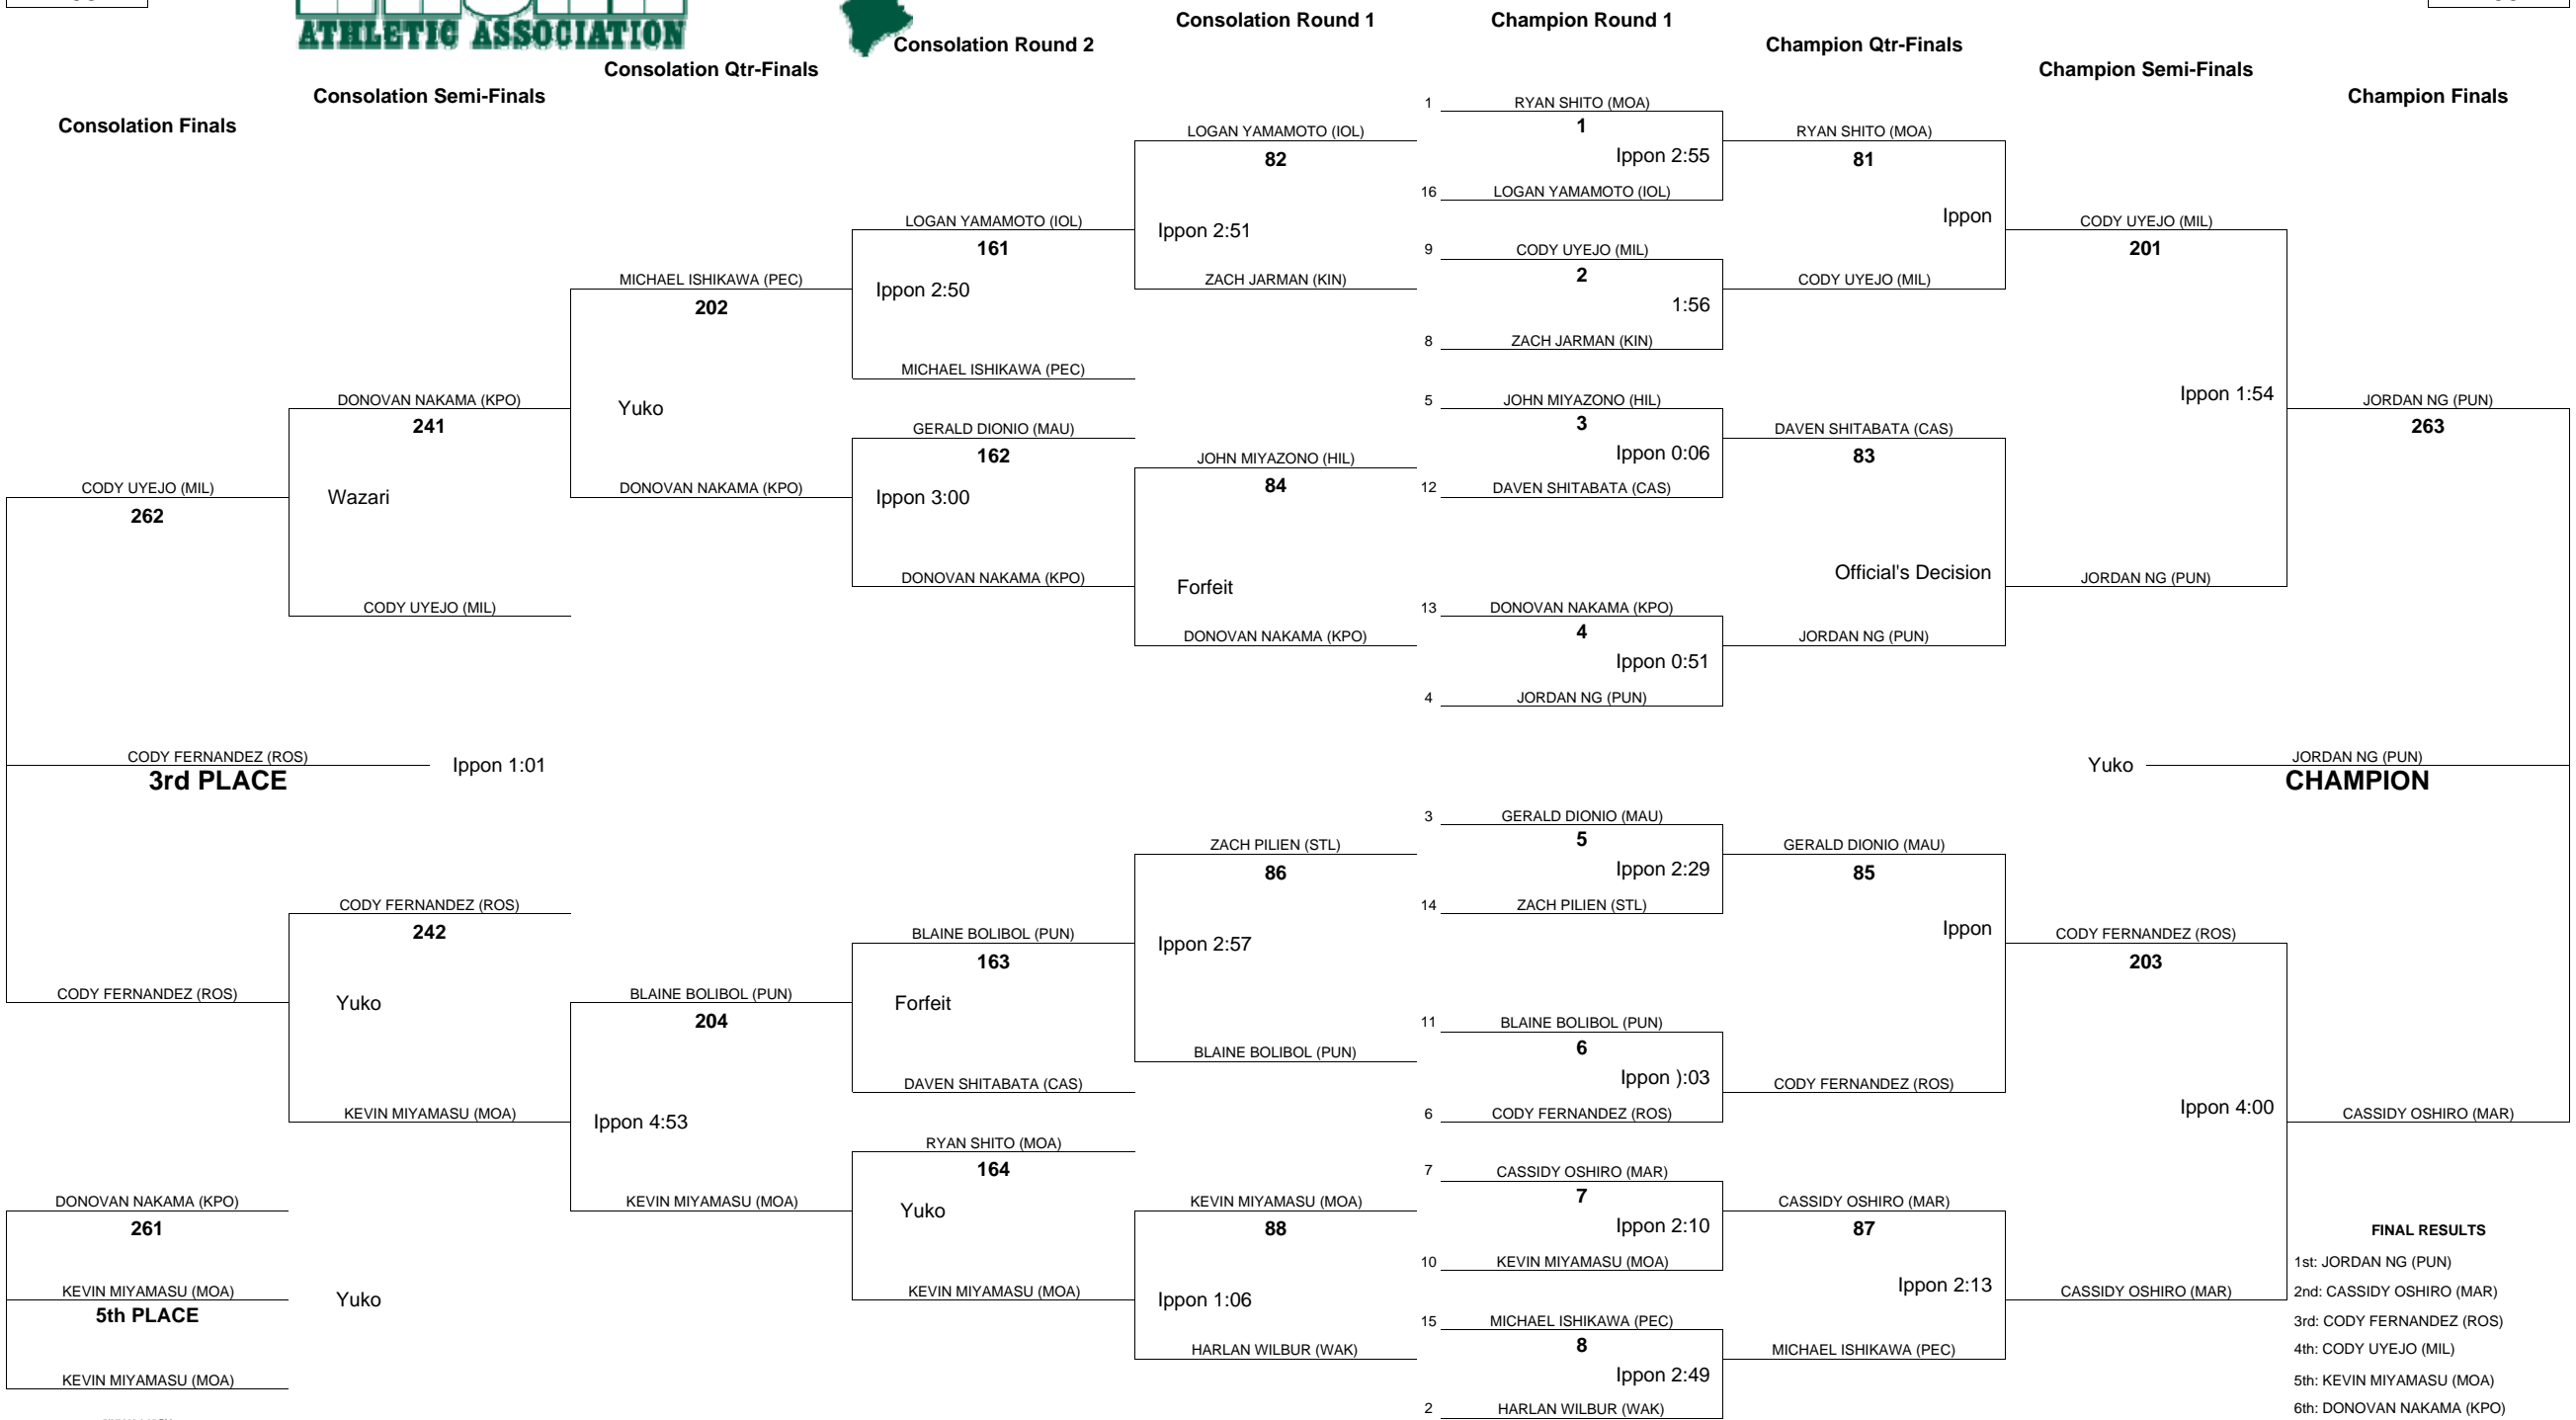

# HAWAII HIGH SCHOOL ATHLETIC ASSOCIATION 2009 BOYS JUDO CHAMPIONSHIPS

WEIGHT CLASS  
**108**

WEIGHT CLASS  
**108**