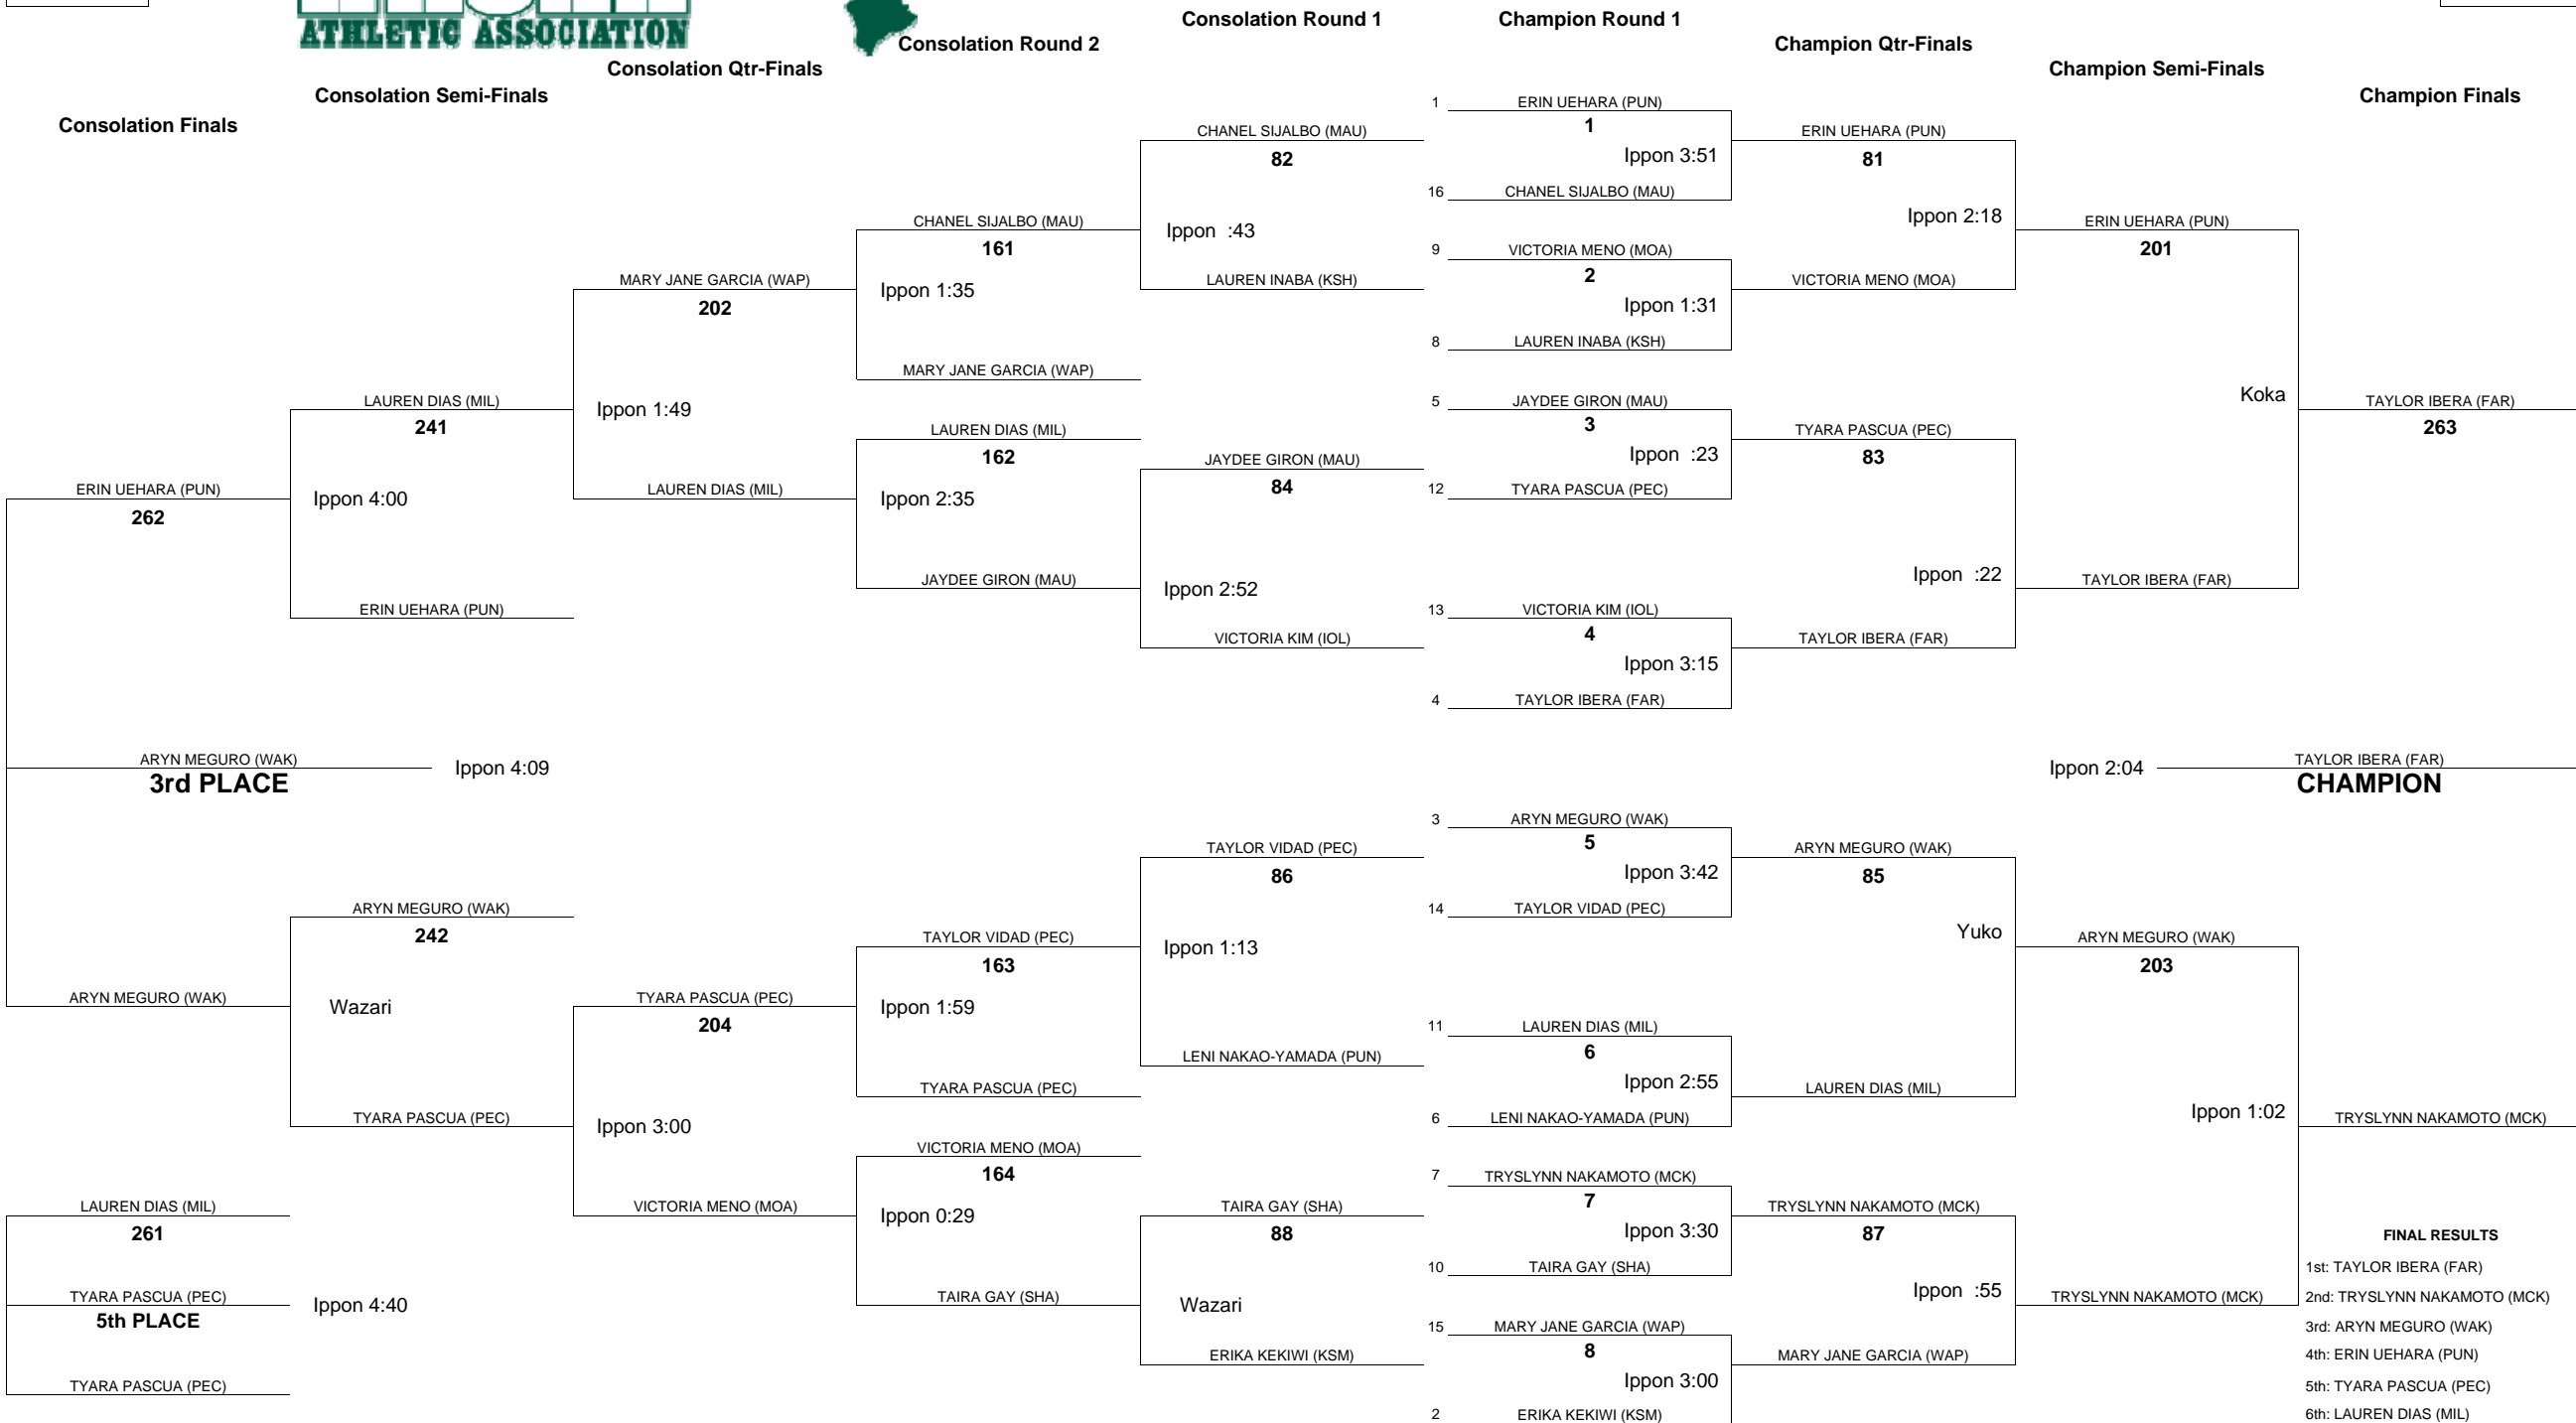

# HAWAII HIGH SCHOOL ATHLETIC ASSOCIATION 2009 GIRLS JUDO CHAMPIONSHIPS

WEIGHT CLASS

**98**

WEIGHT CLASS

**98**