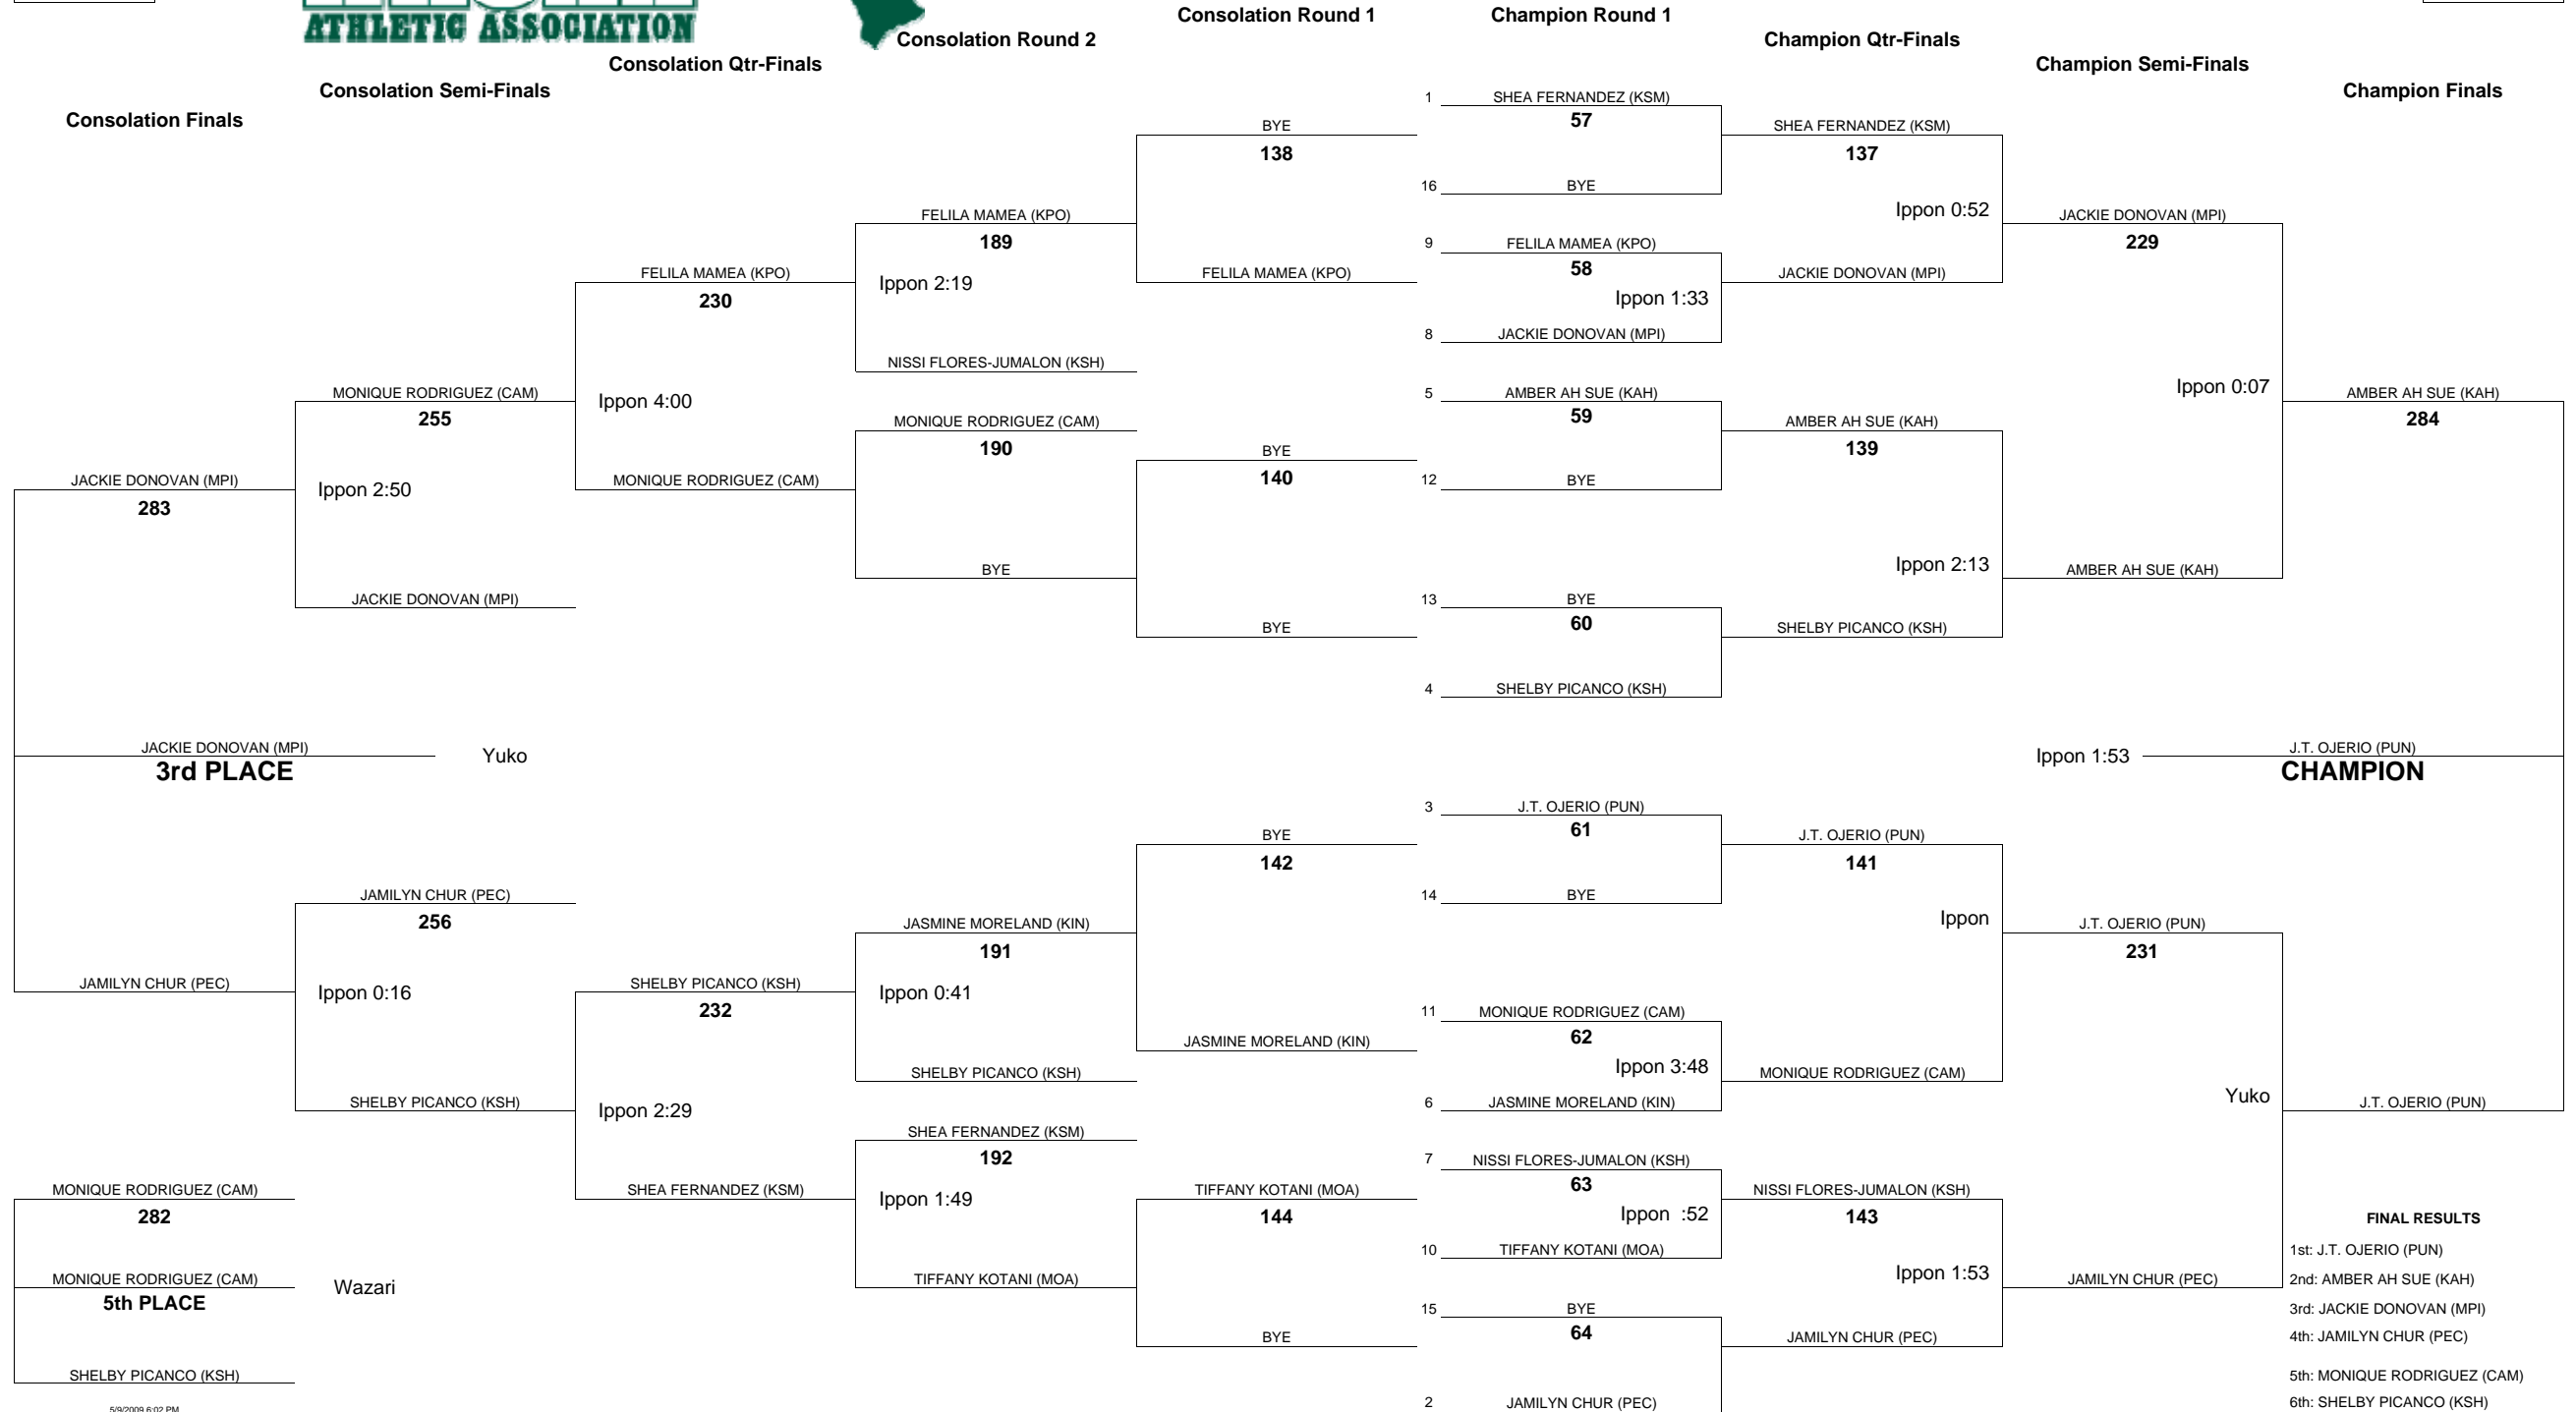

HAWAII HIGH SCHOOL ATHLETIC ASSOCIATION 2009 GIRLS JUDO CHAMPIONSHIPS

WEIGHT CLASS

154

WEIGHT CLASS

154