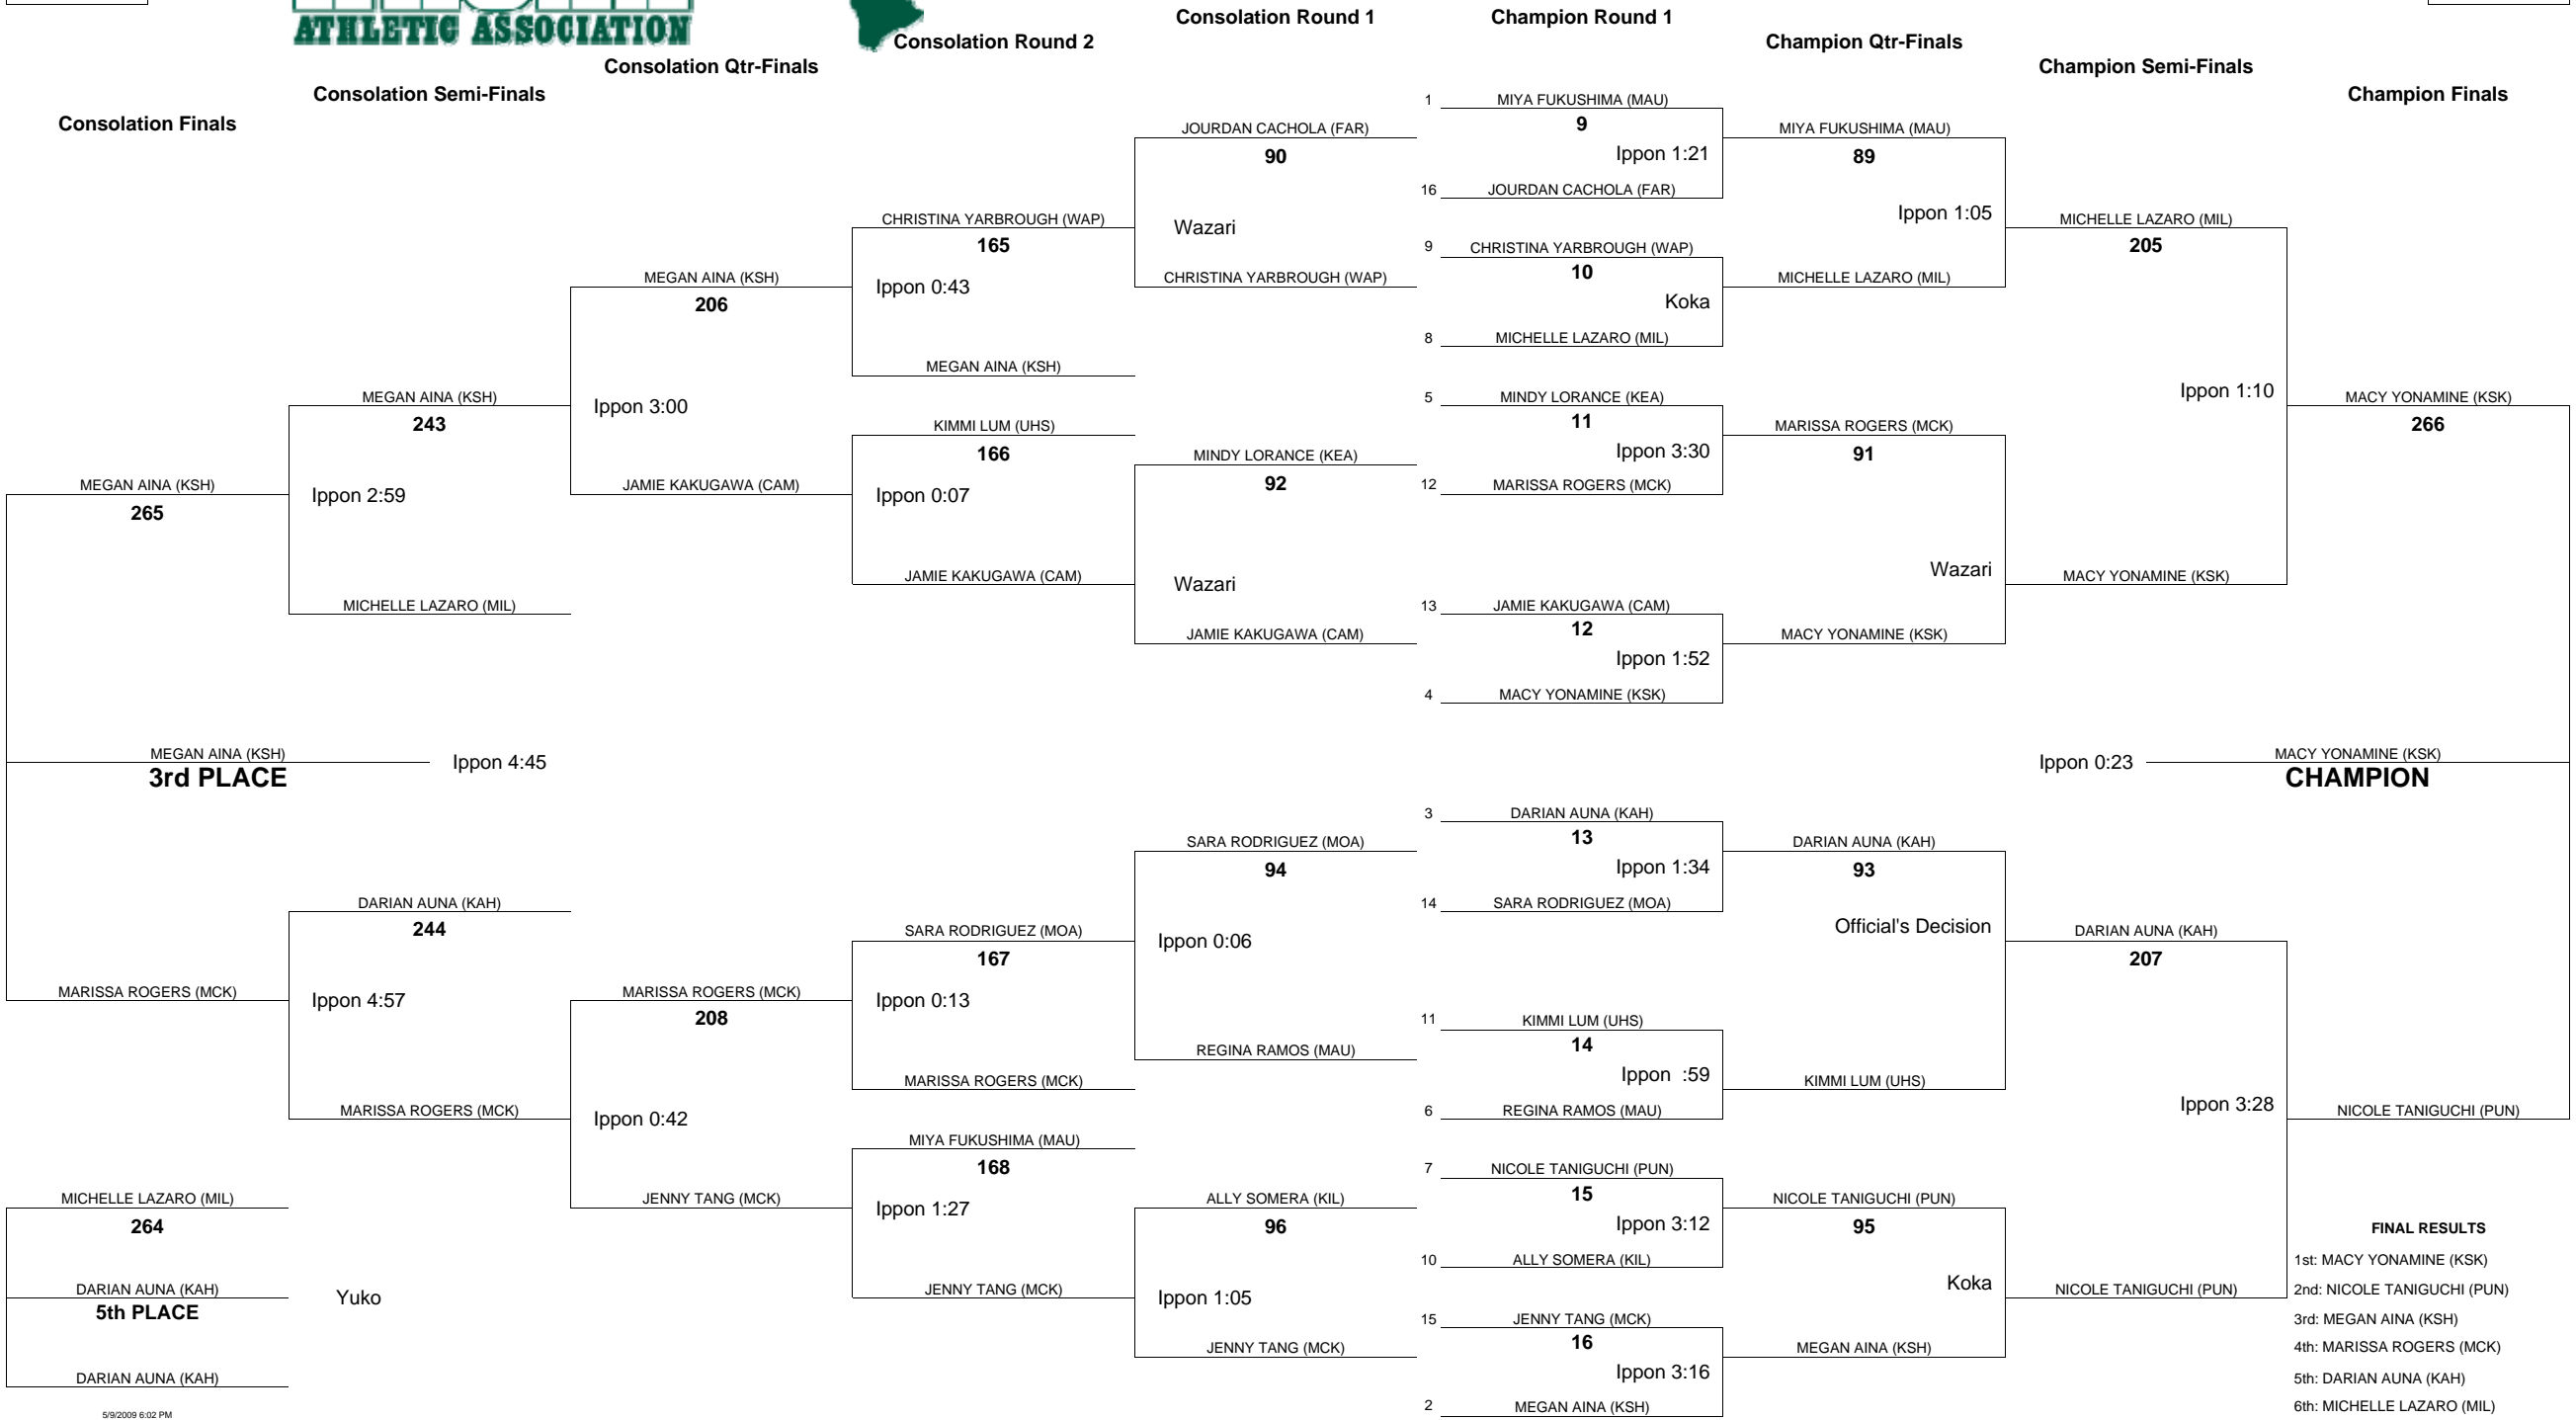

HAWAII HIGH SCHOOL ATHLETIC ASSOCIATION 2009 GIRLS JUDO CHAMPIONSHIPS

WEIGHT CLASS
103

WEIGHT CLASS
103