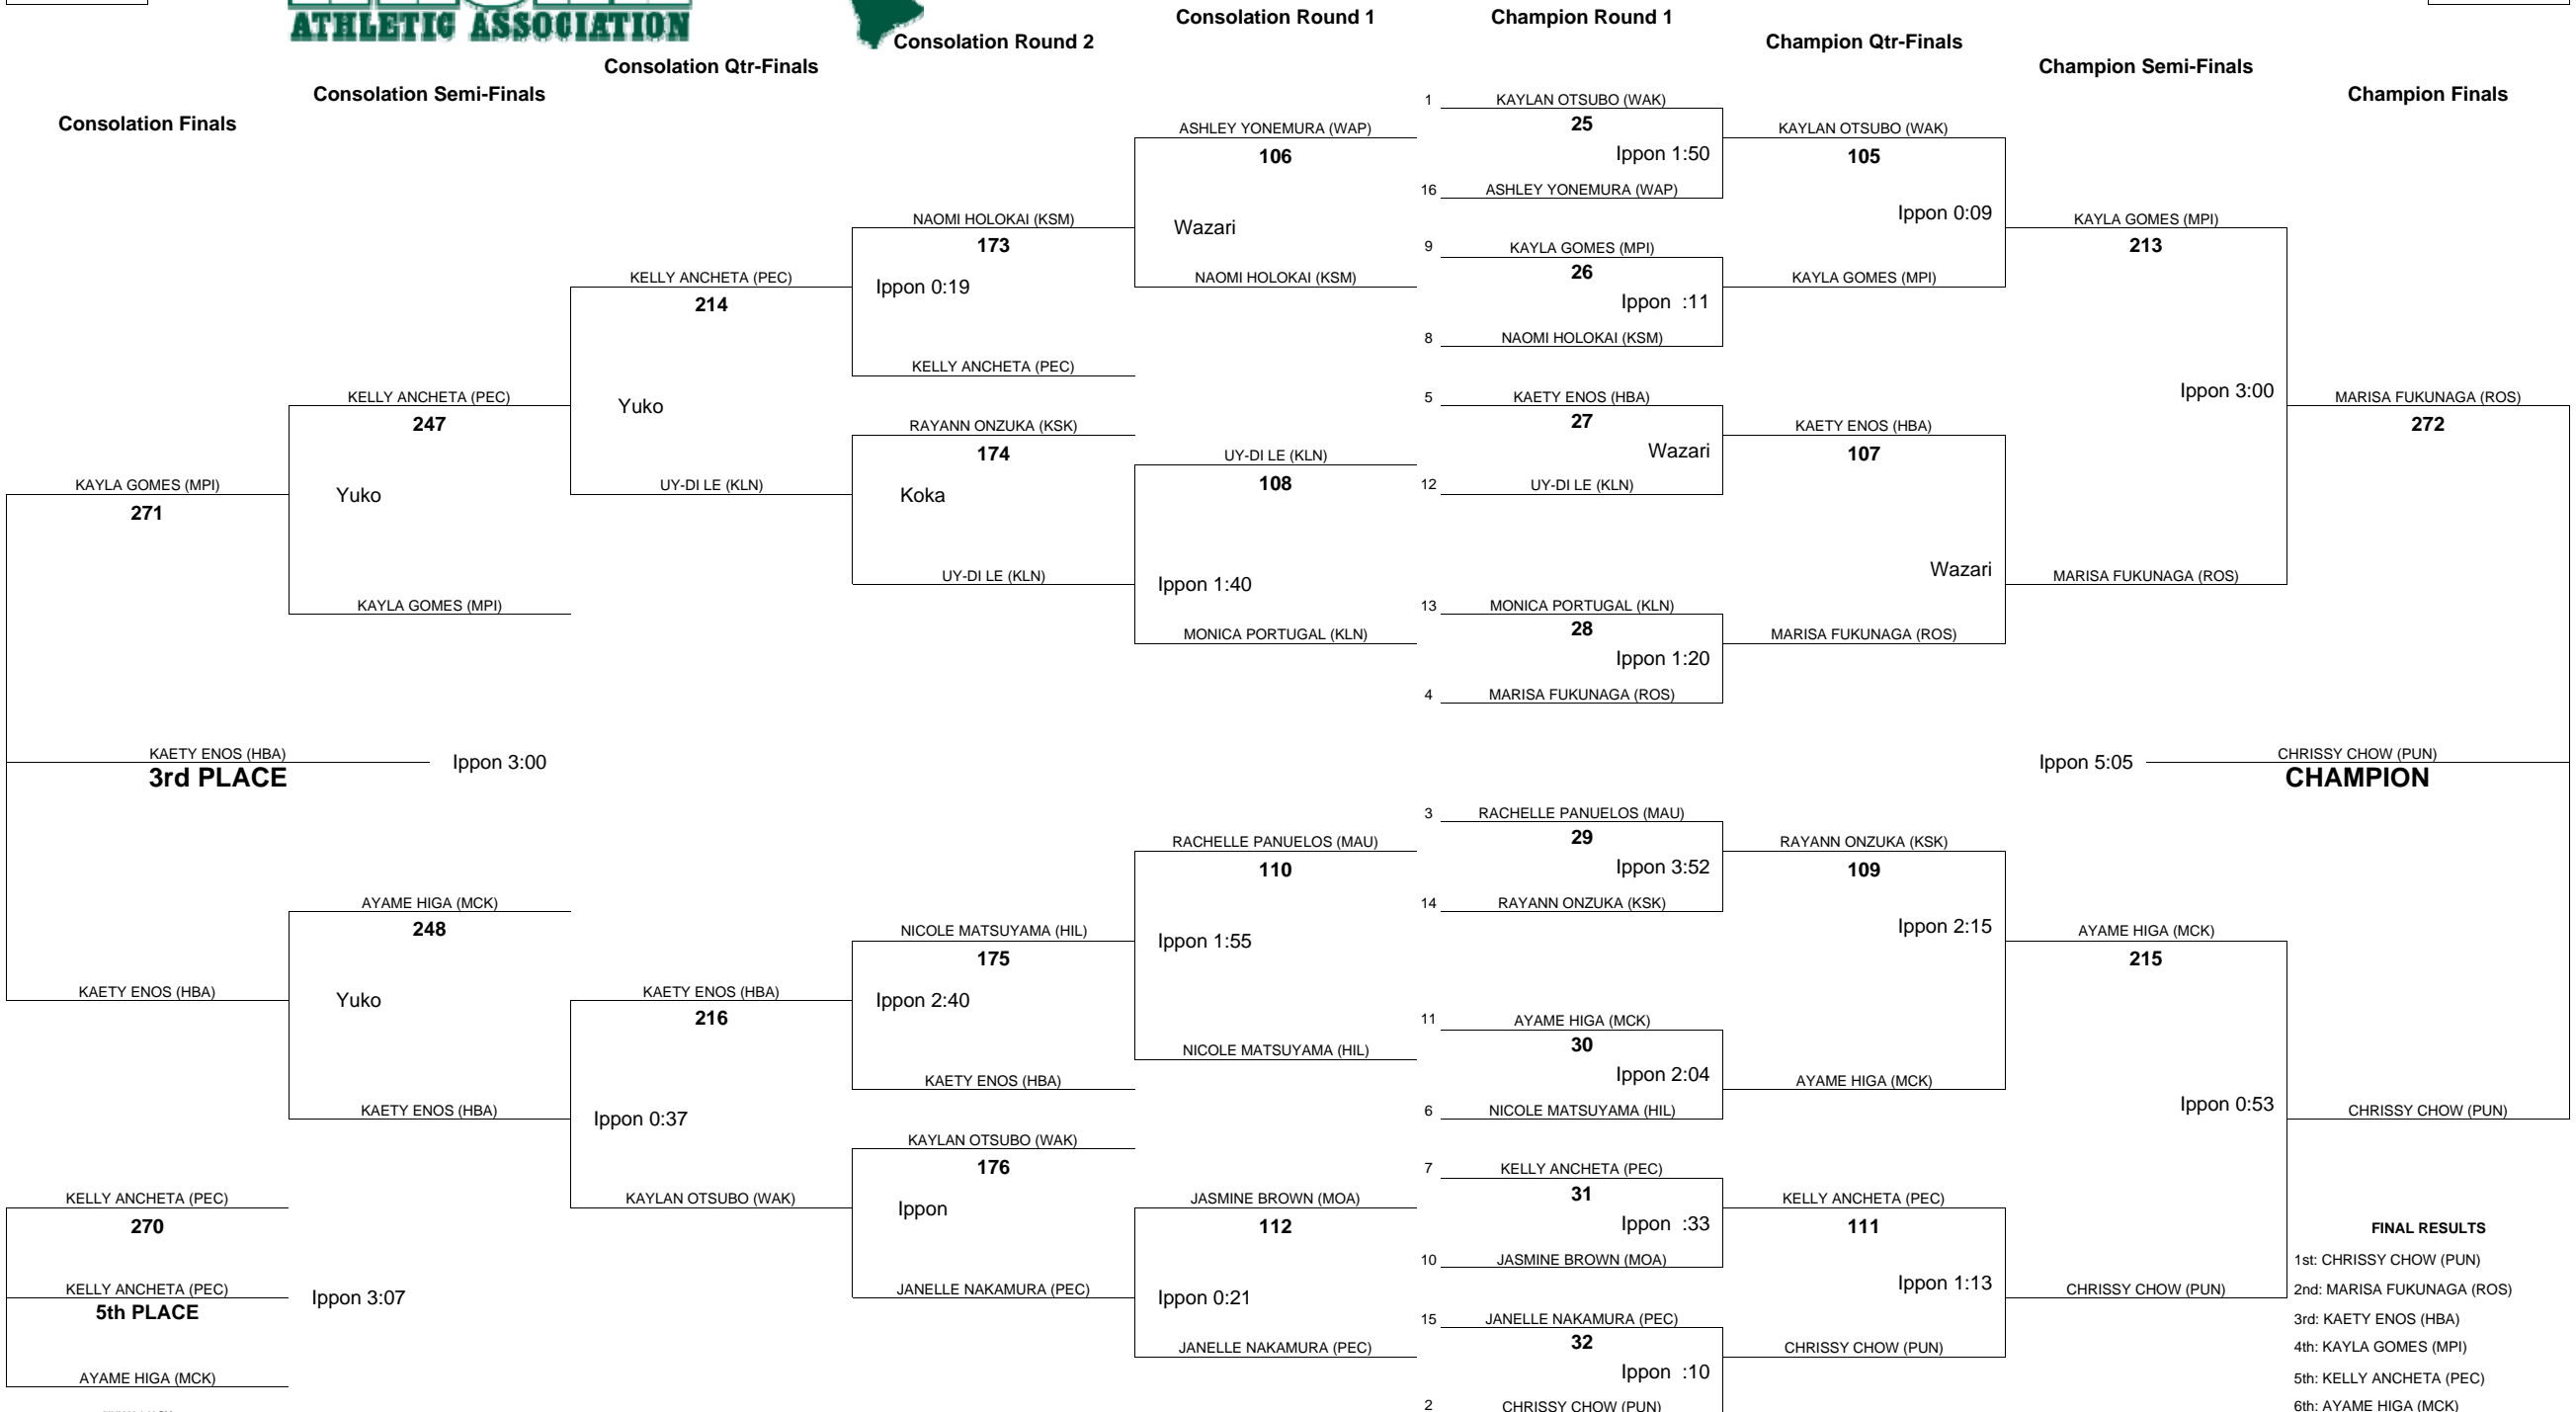

HAWAII HIGH SCHOOL ATHLETIC ASSOCIATION 2009 GIRLS JUDO CHAMPIONSHIPS

WEIGHT CLASS
115

WEIGHT CLASS
115