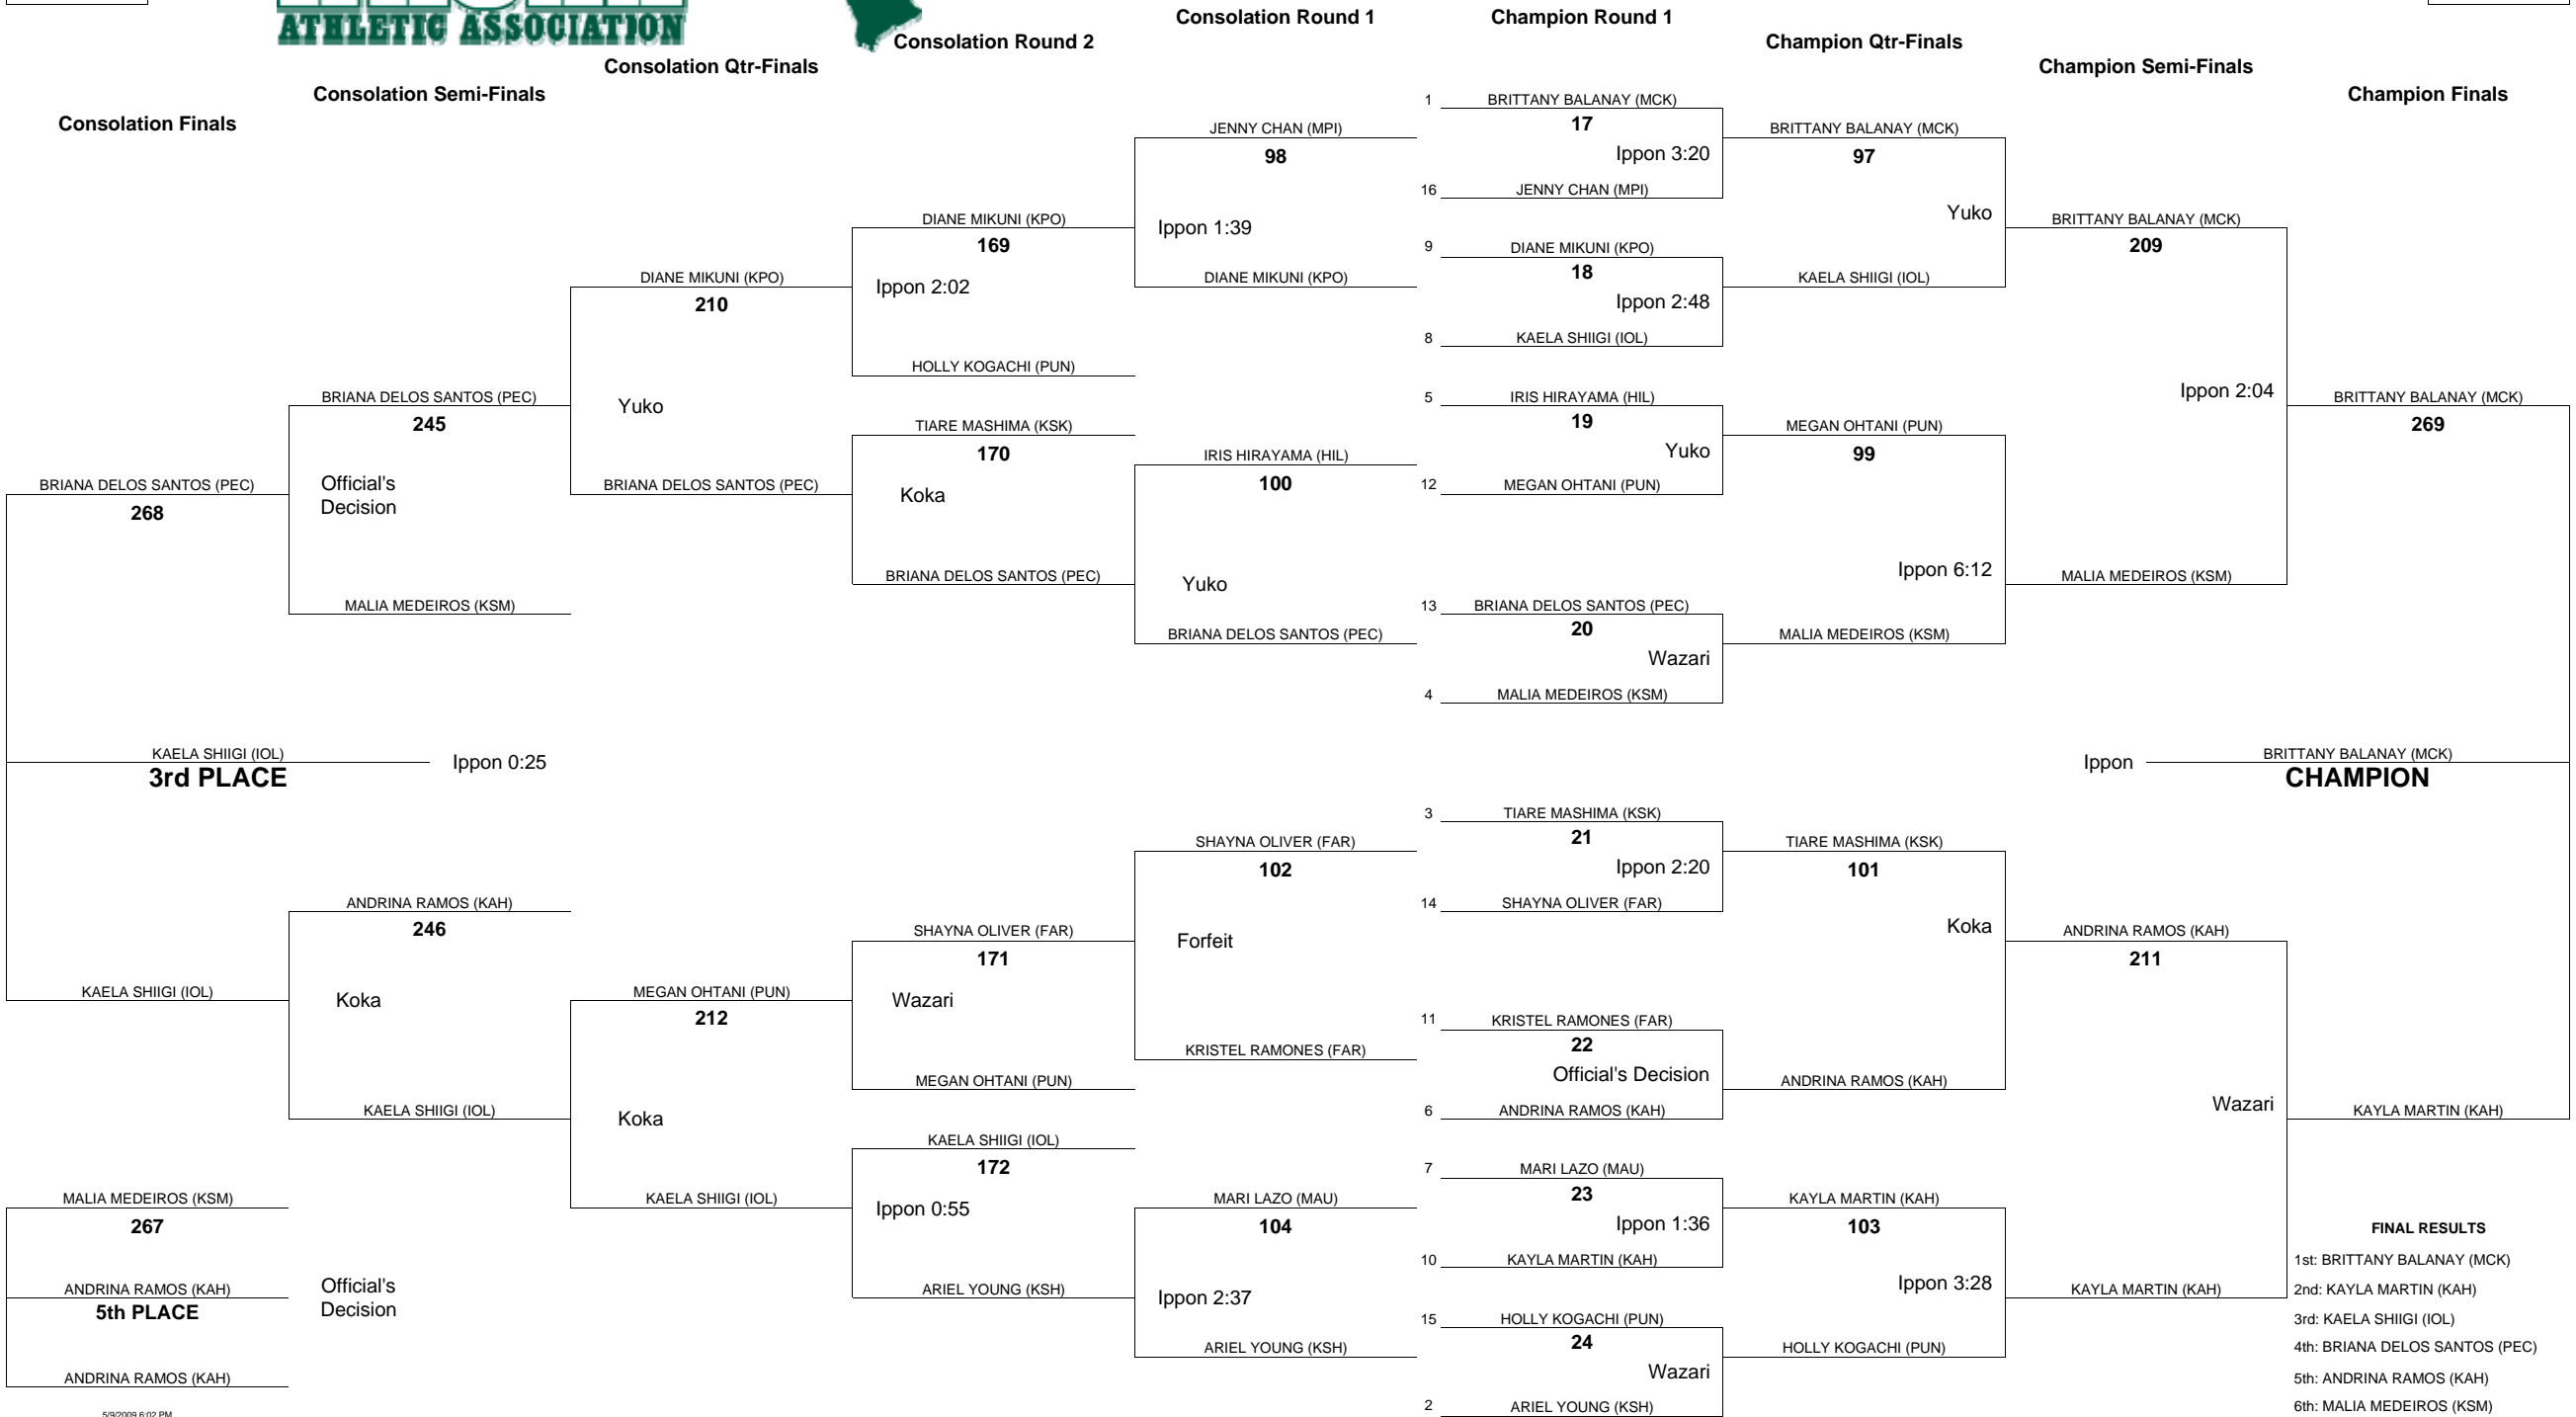

HAWAII HIGH SCHOOL ATHLETIC ASSOCIATION 2009 GIRLS JUDO CHAMPIONSHIPS

WEIGHT CLASS
109

WEIGHT CLASS
109