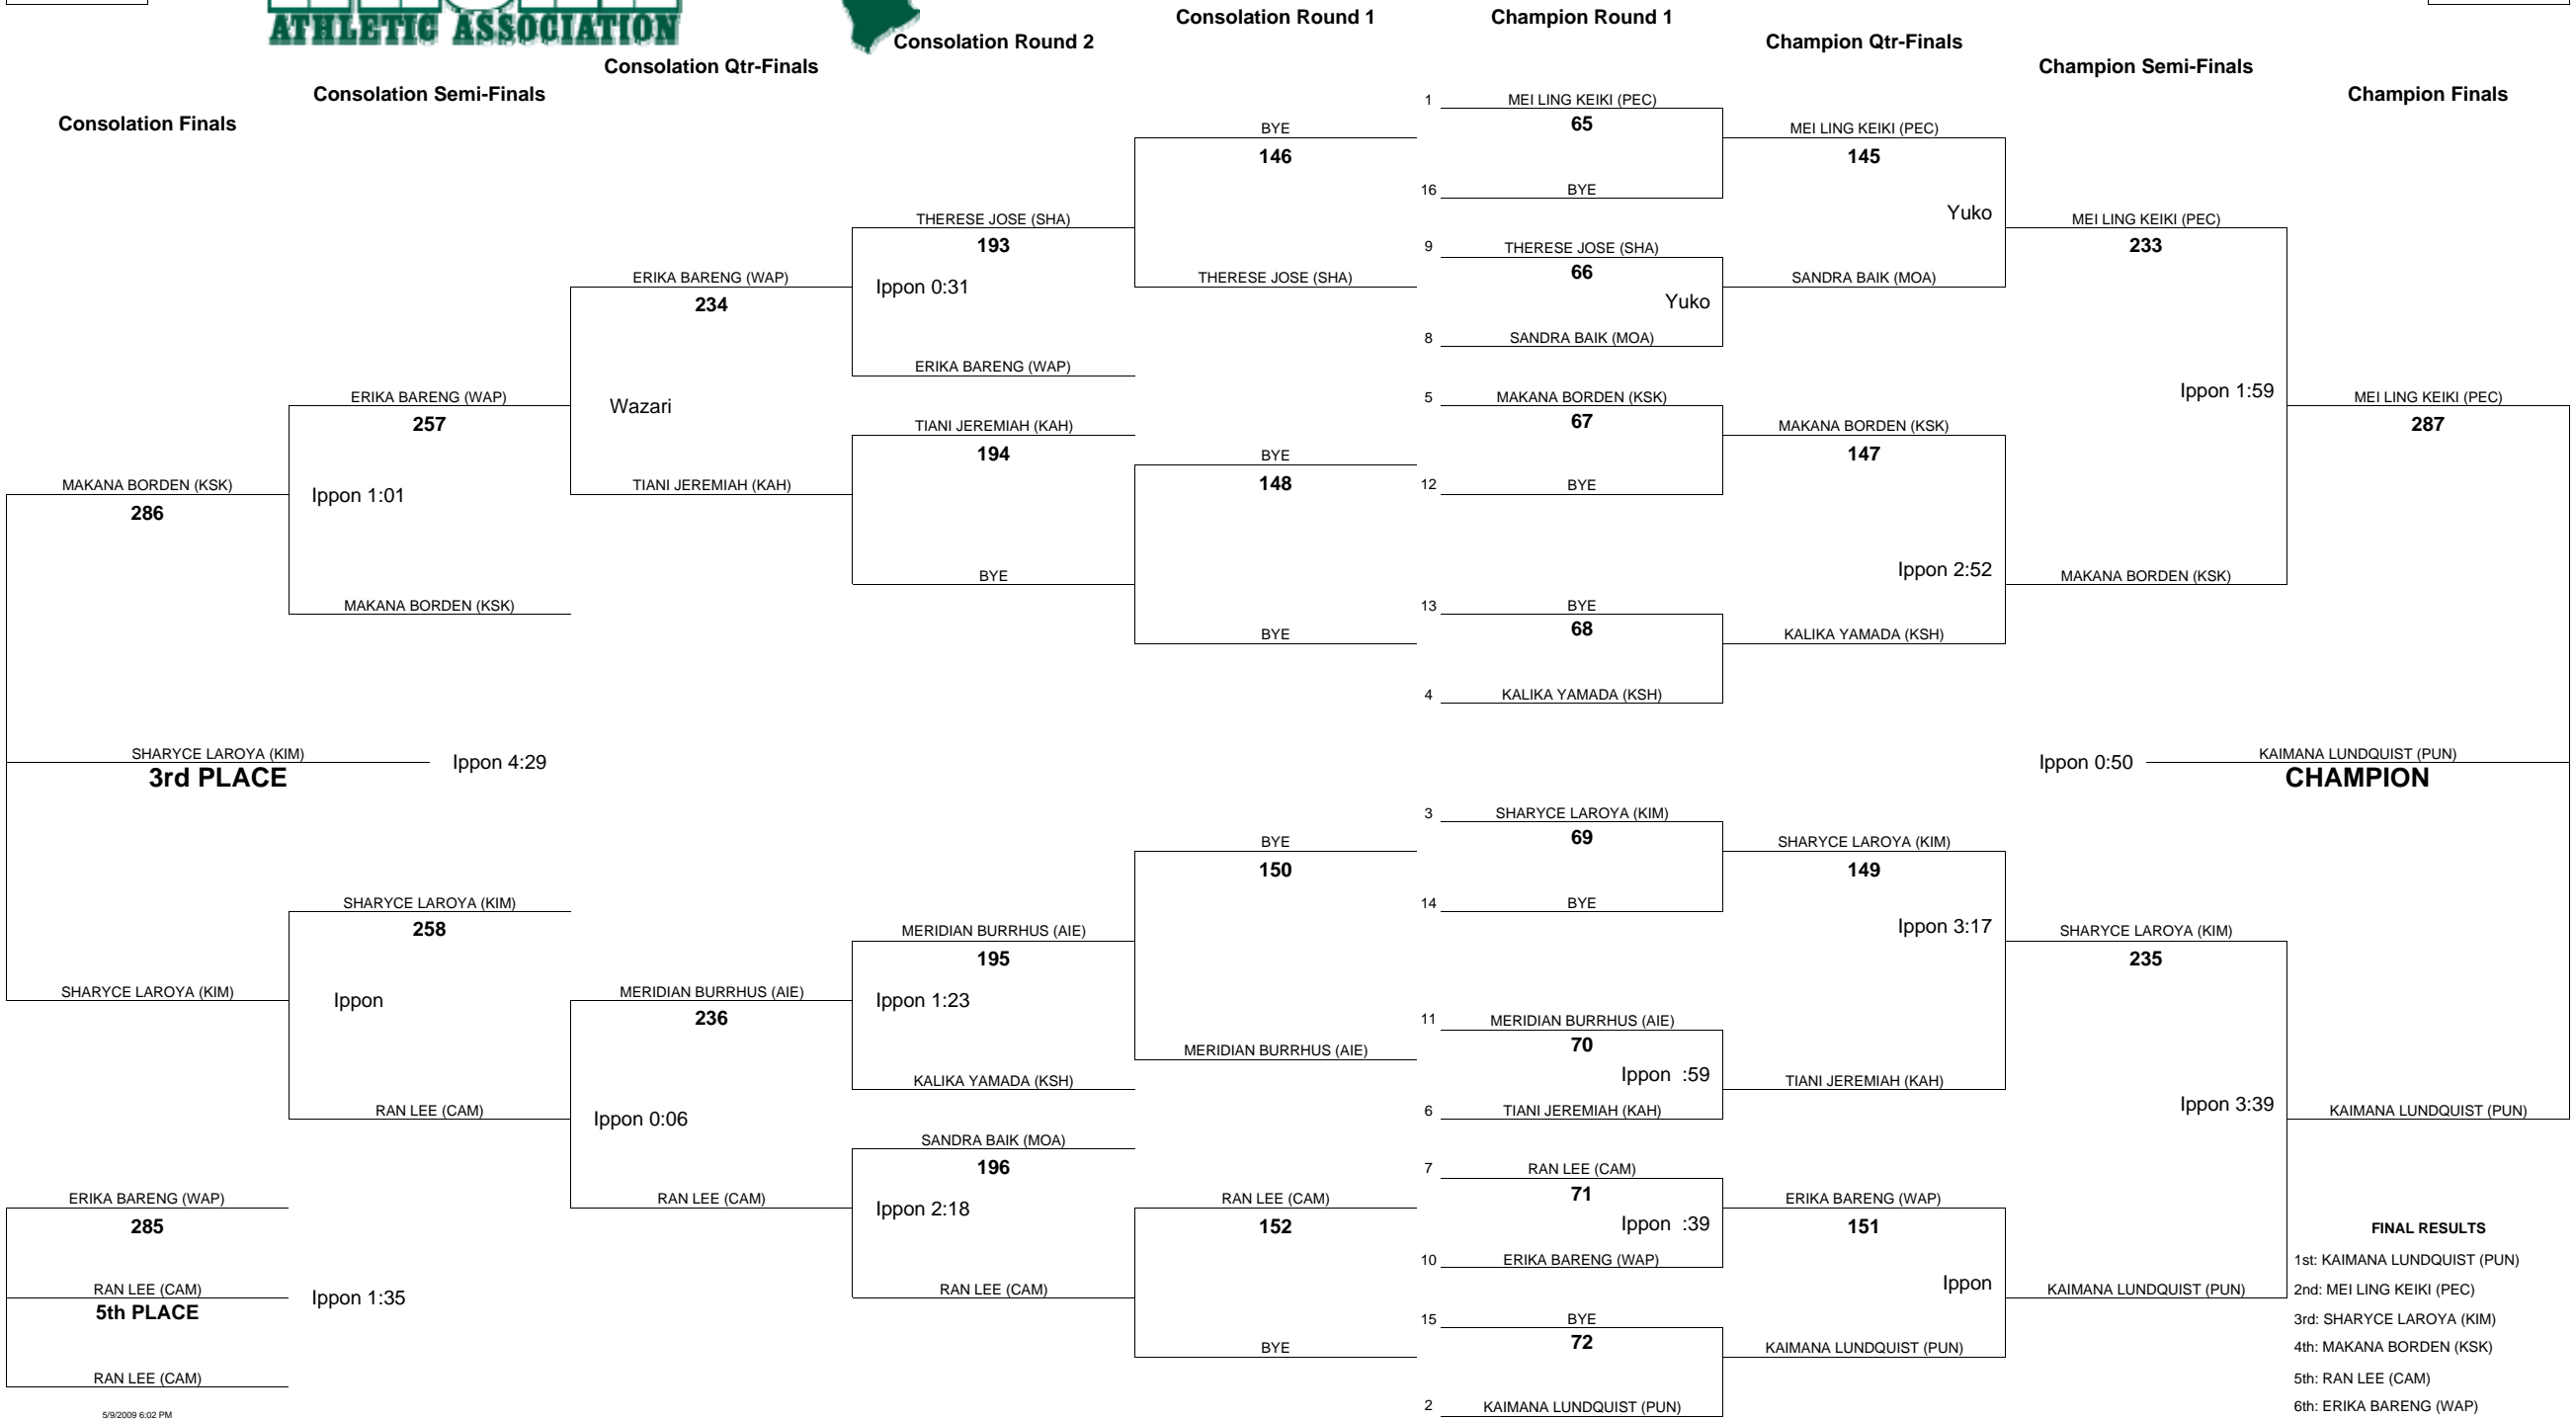

HAWAII HIGH SCHOOL ATHLETIC ASSOCIATION 2009 GIRLS JUDO CHAMPIONSHIPS

WEIGHT CLASS
172

WEIGHT CLASS
172