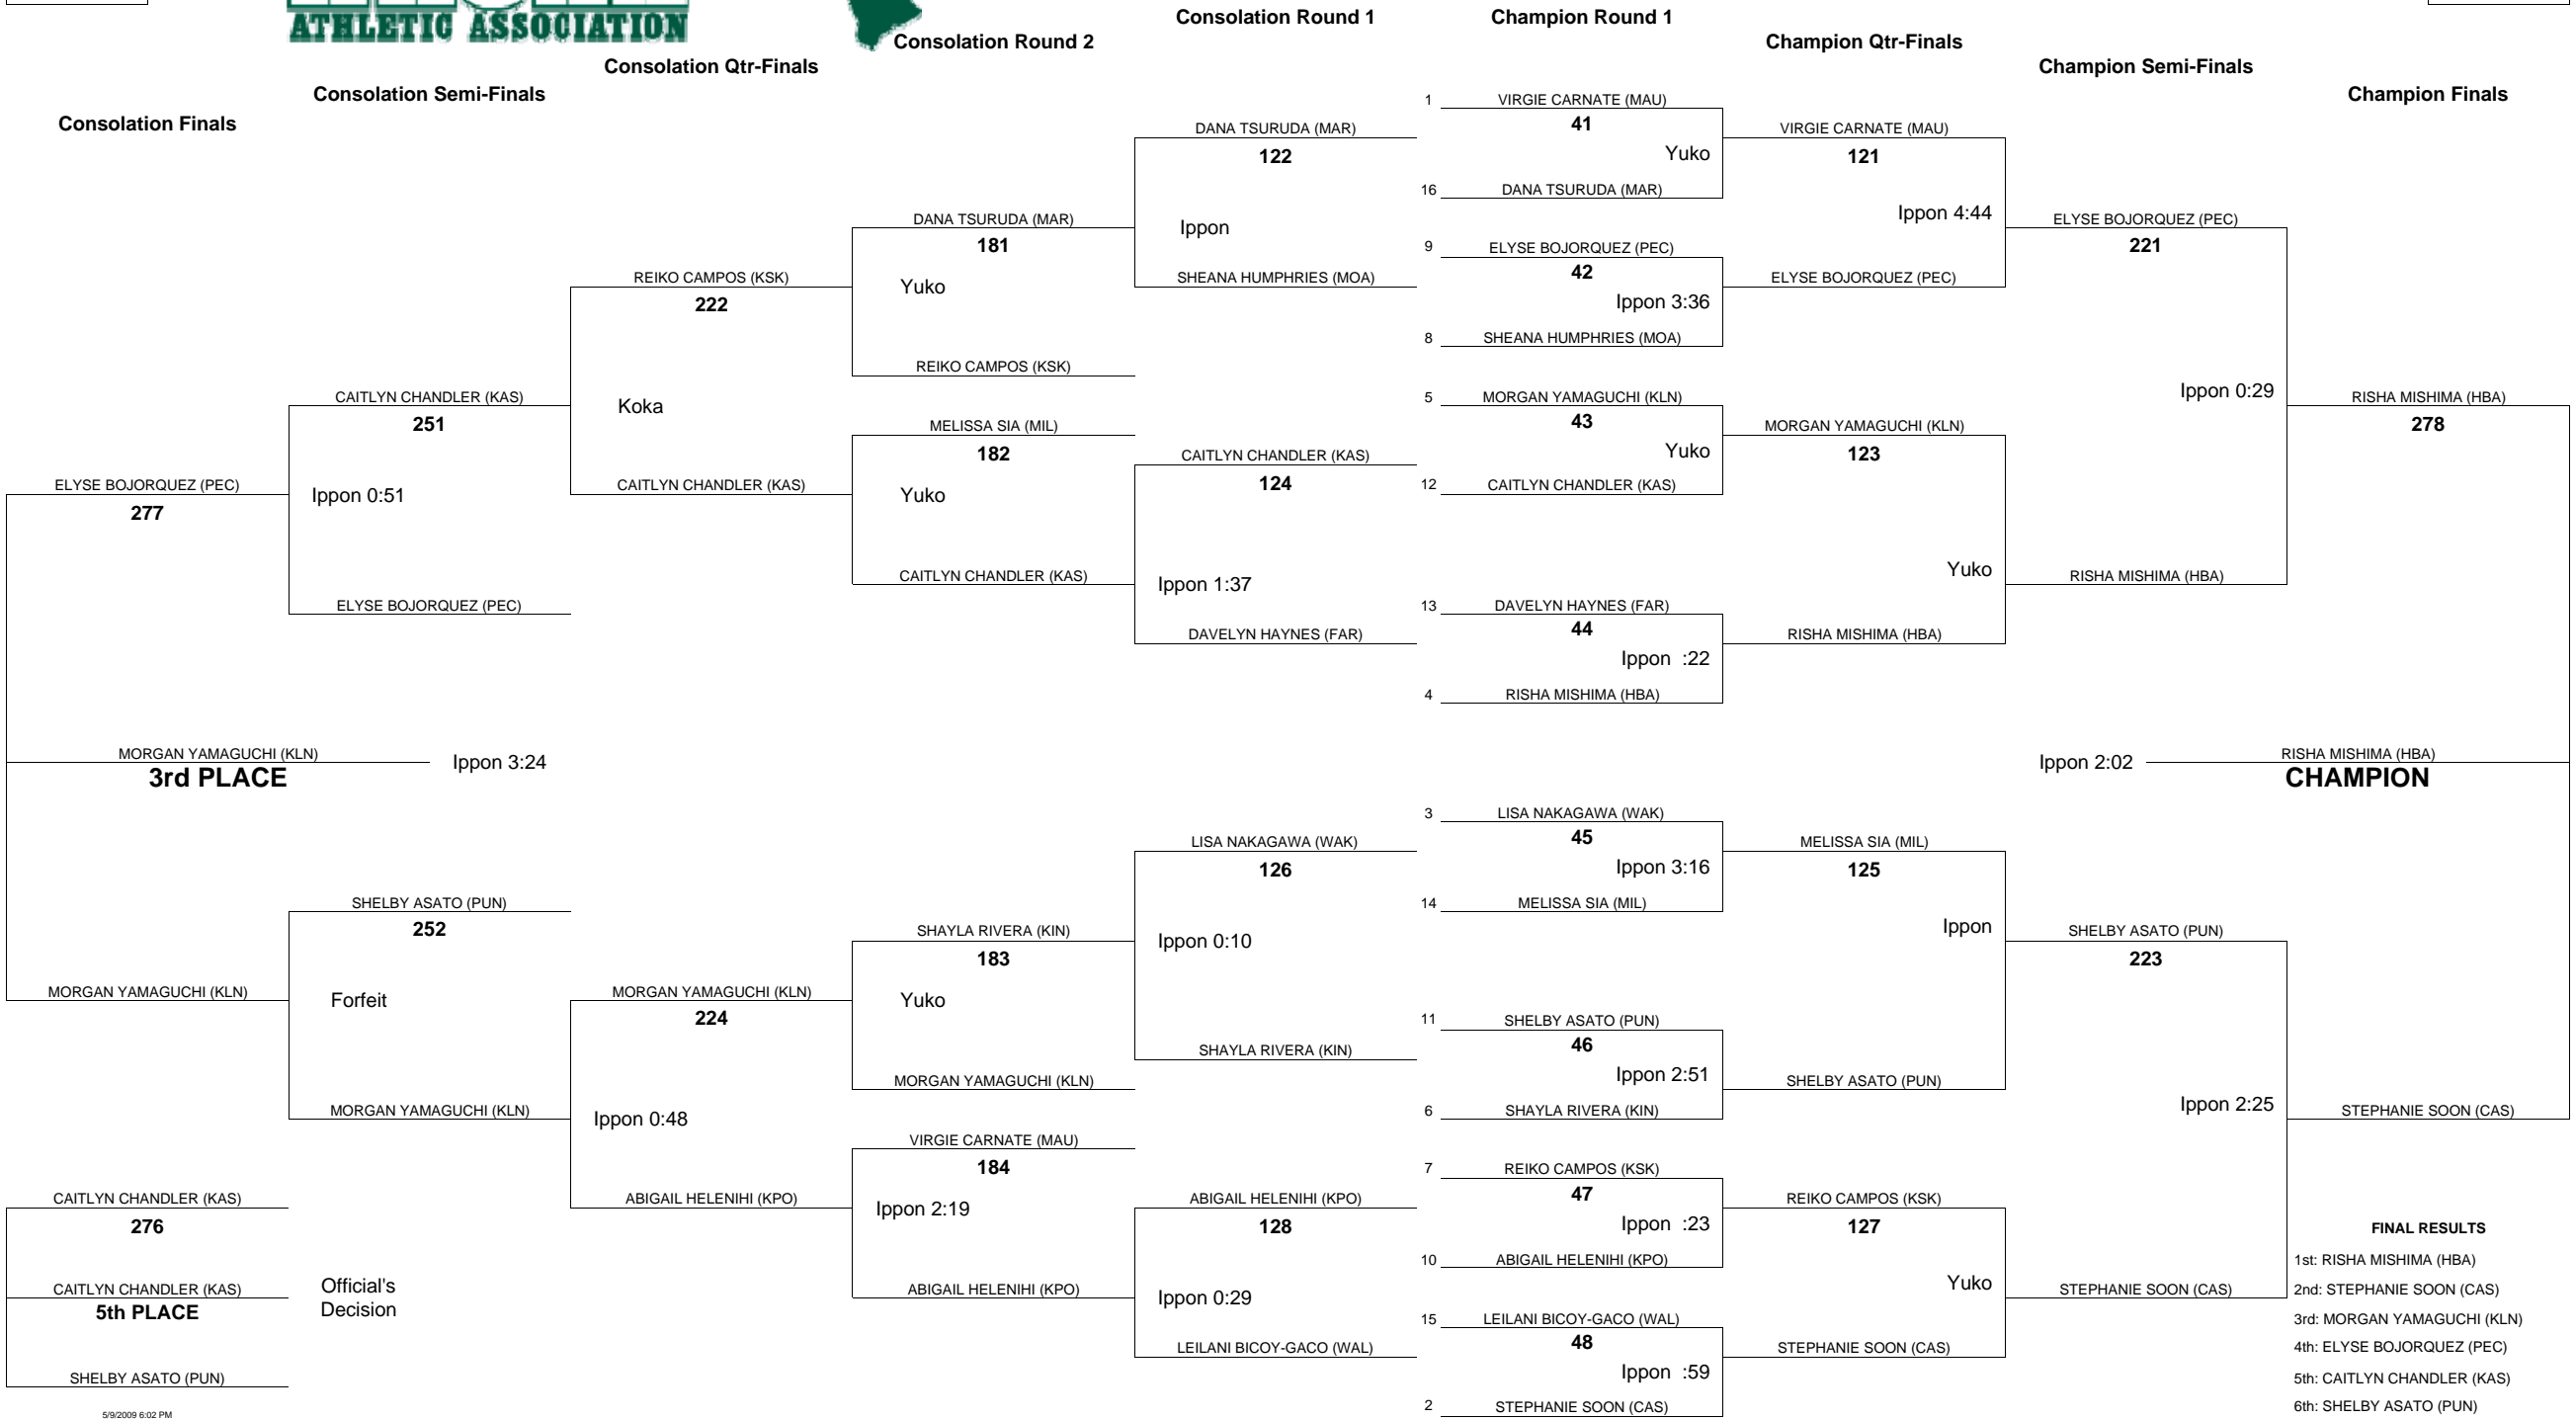

HAWAII HIGH SCHOOL ATHLETIC ASSOCIATION 2009 GIRLS JUDO CHAMPIONSHIPS

WEIGHT CLASS
129

WEIGHT CLASS
129