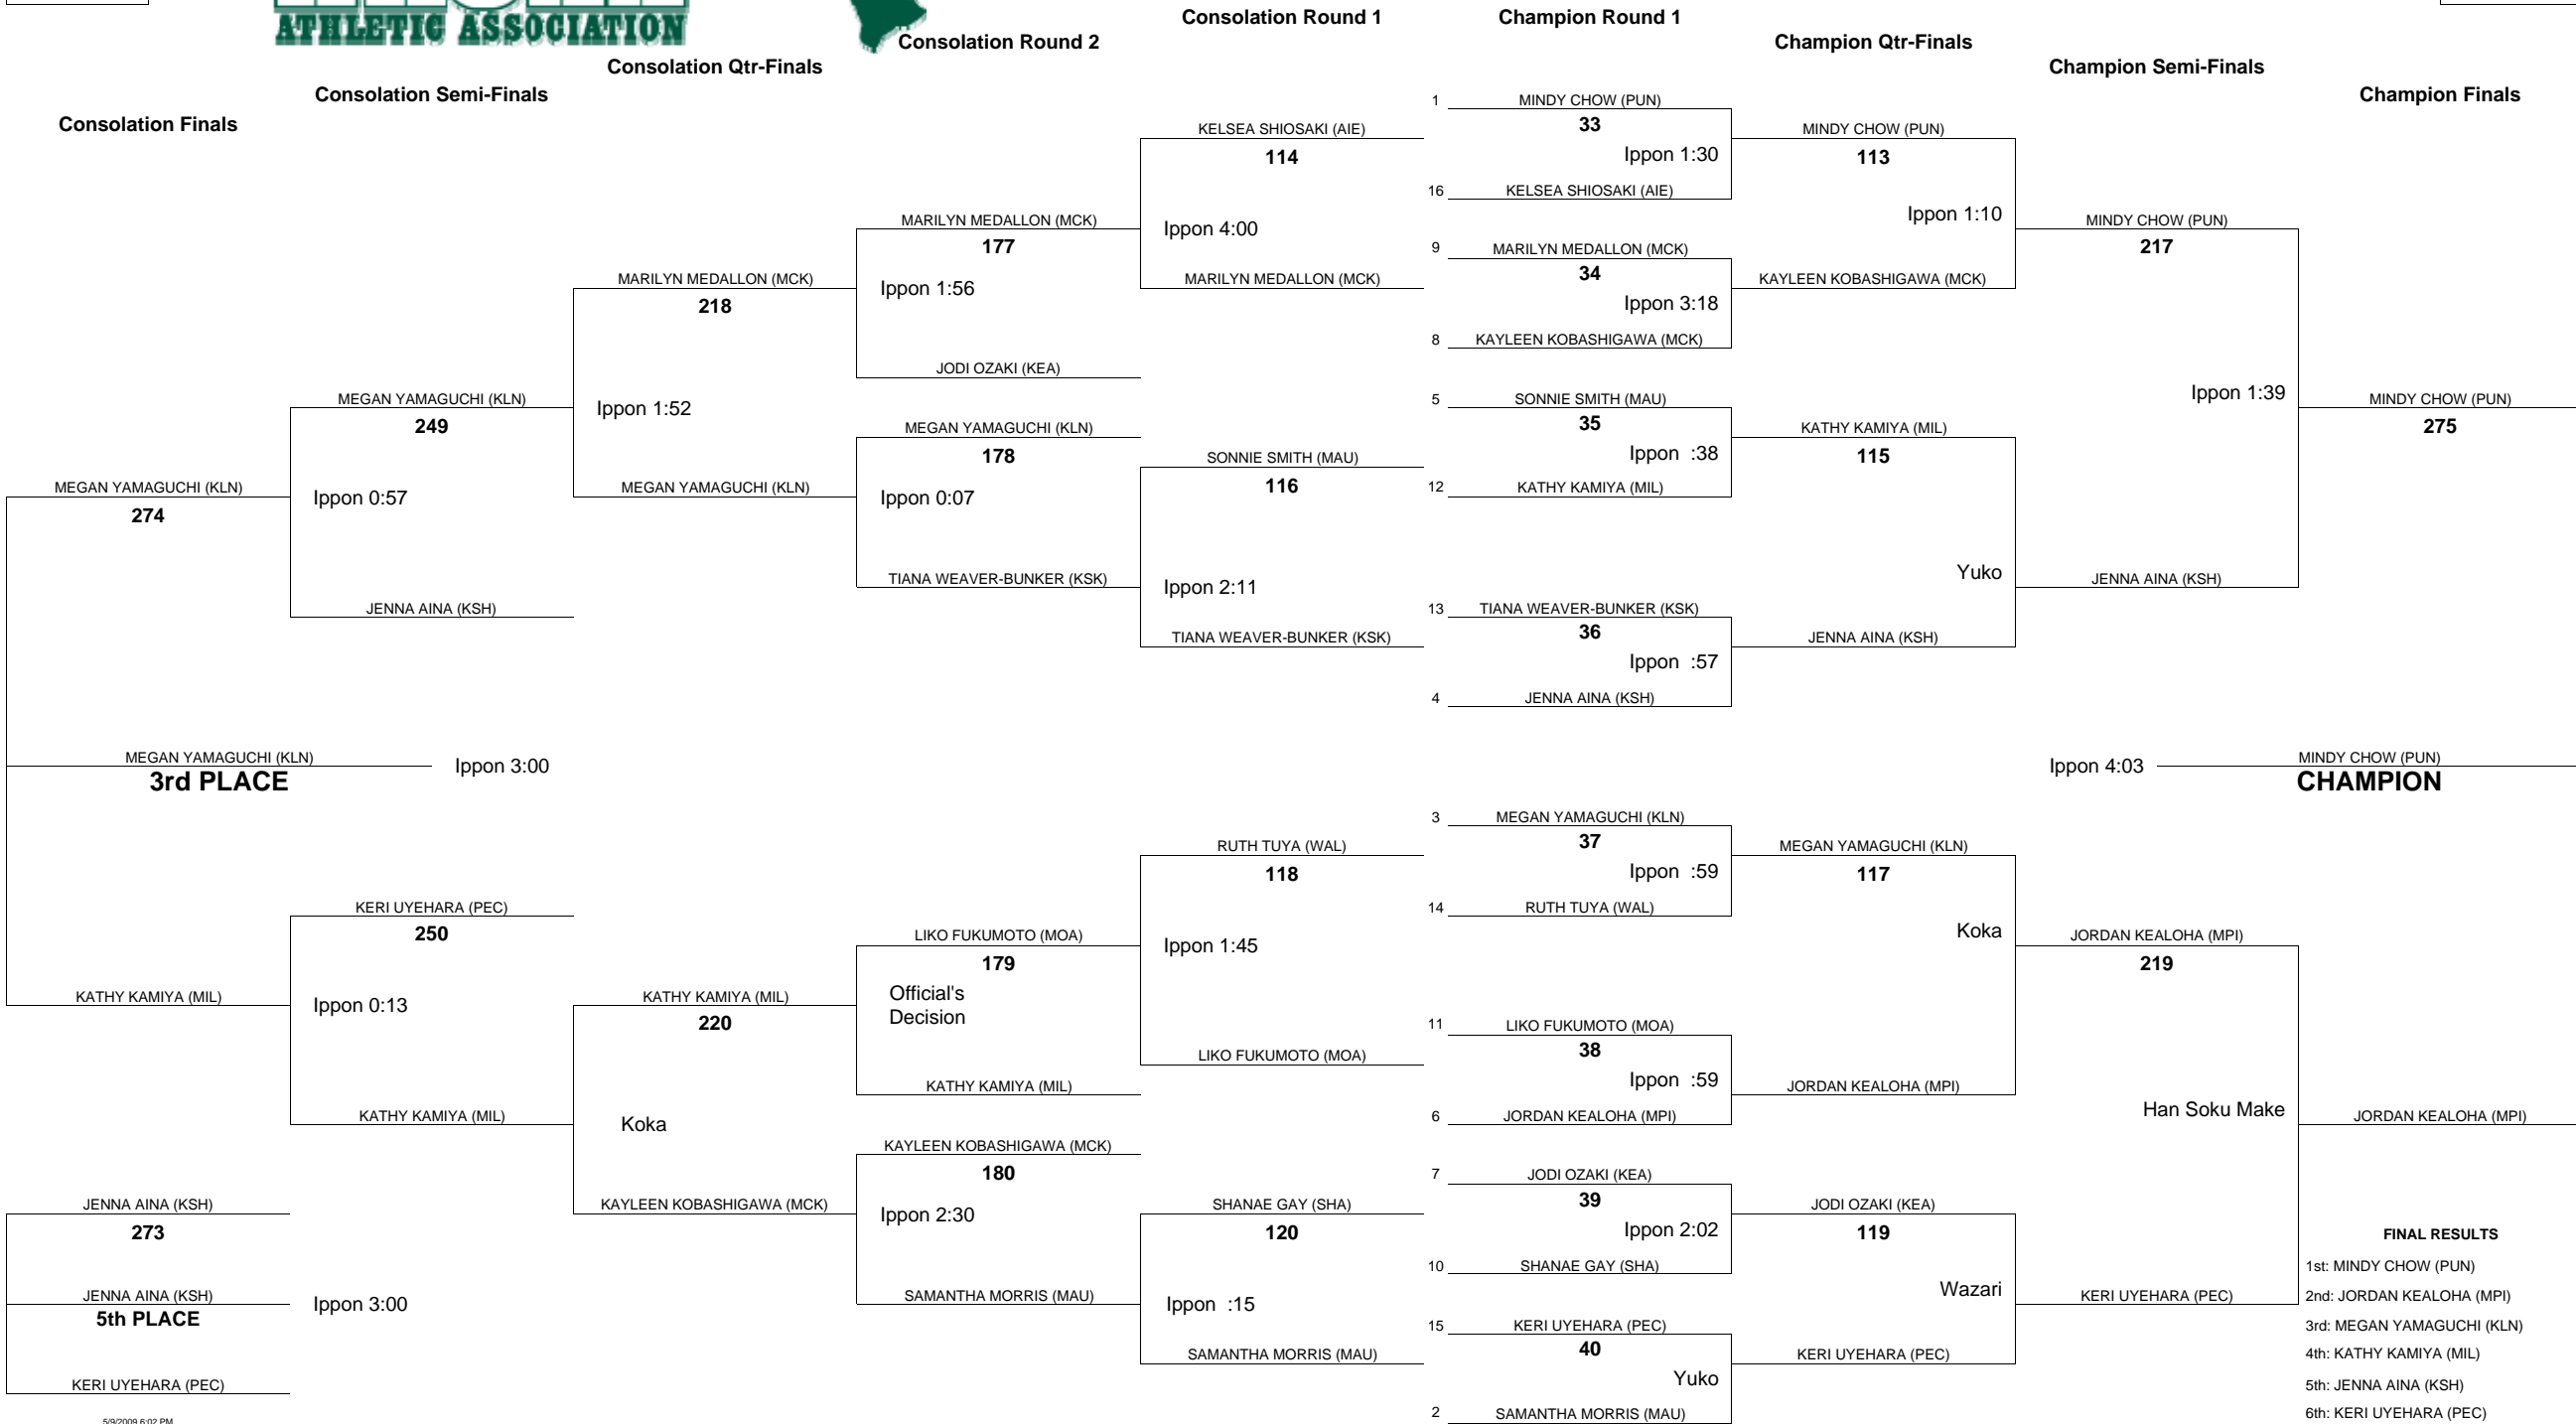

HAWAII HIGH SCHOOL ATHLETIC ASSOCIATION 2009 GIRLS JUDO CHAMPIONSHIPS

WEIGHT CLASS

122

WEIGHT CLASS

122