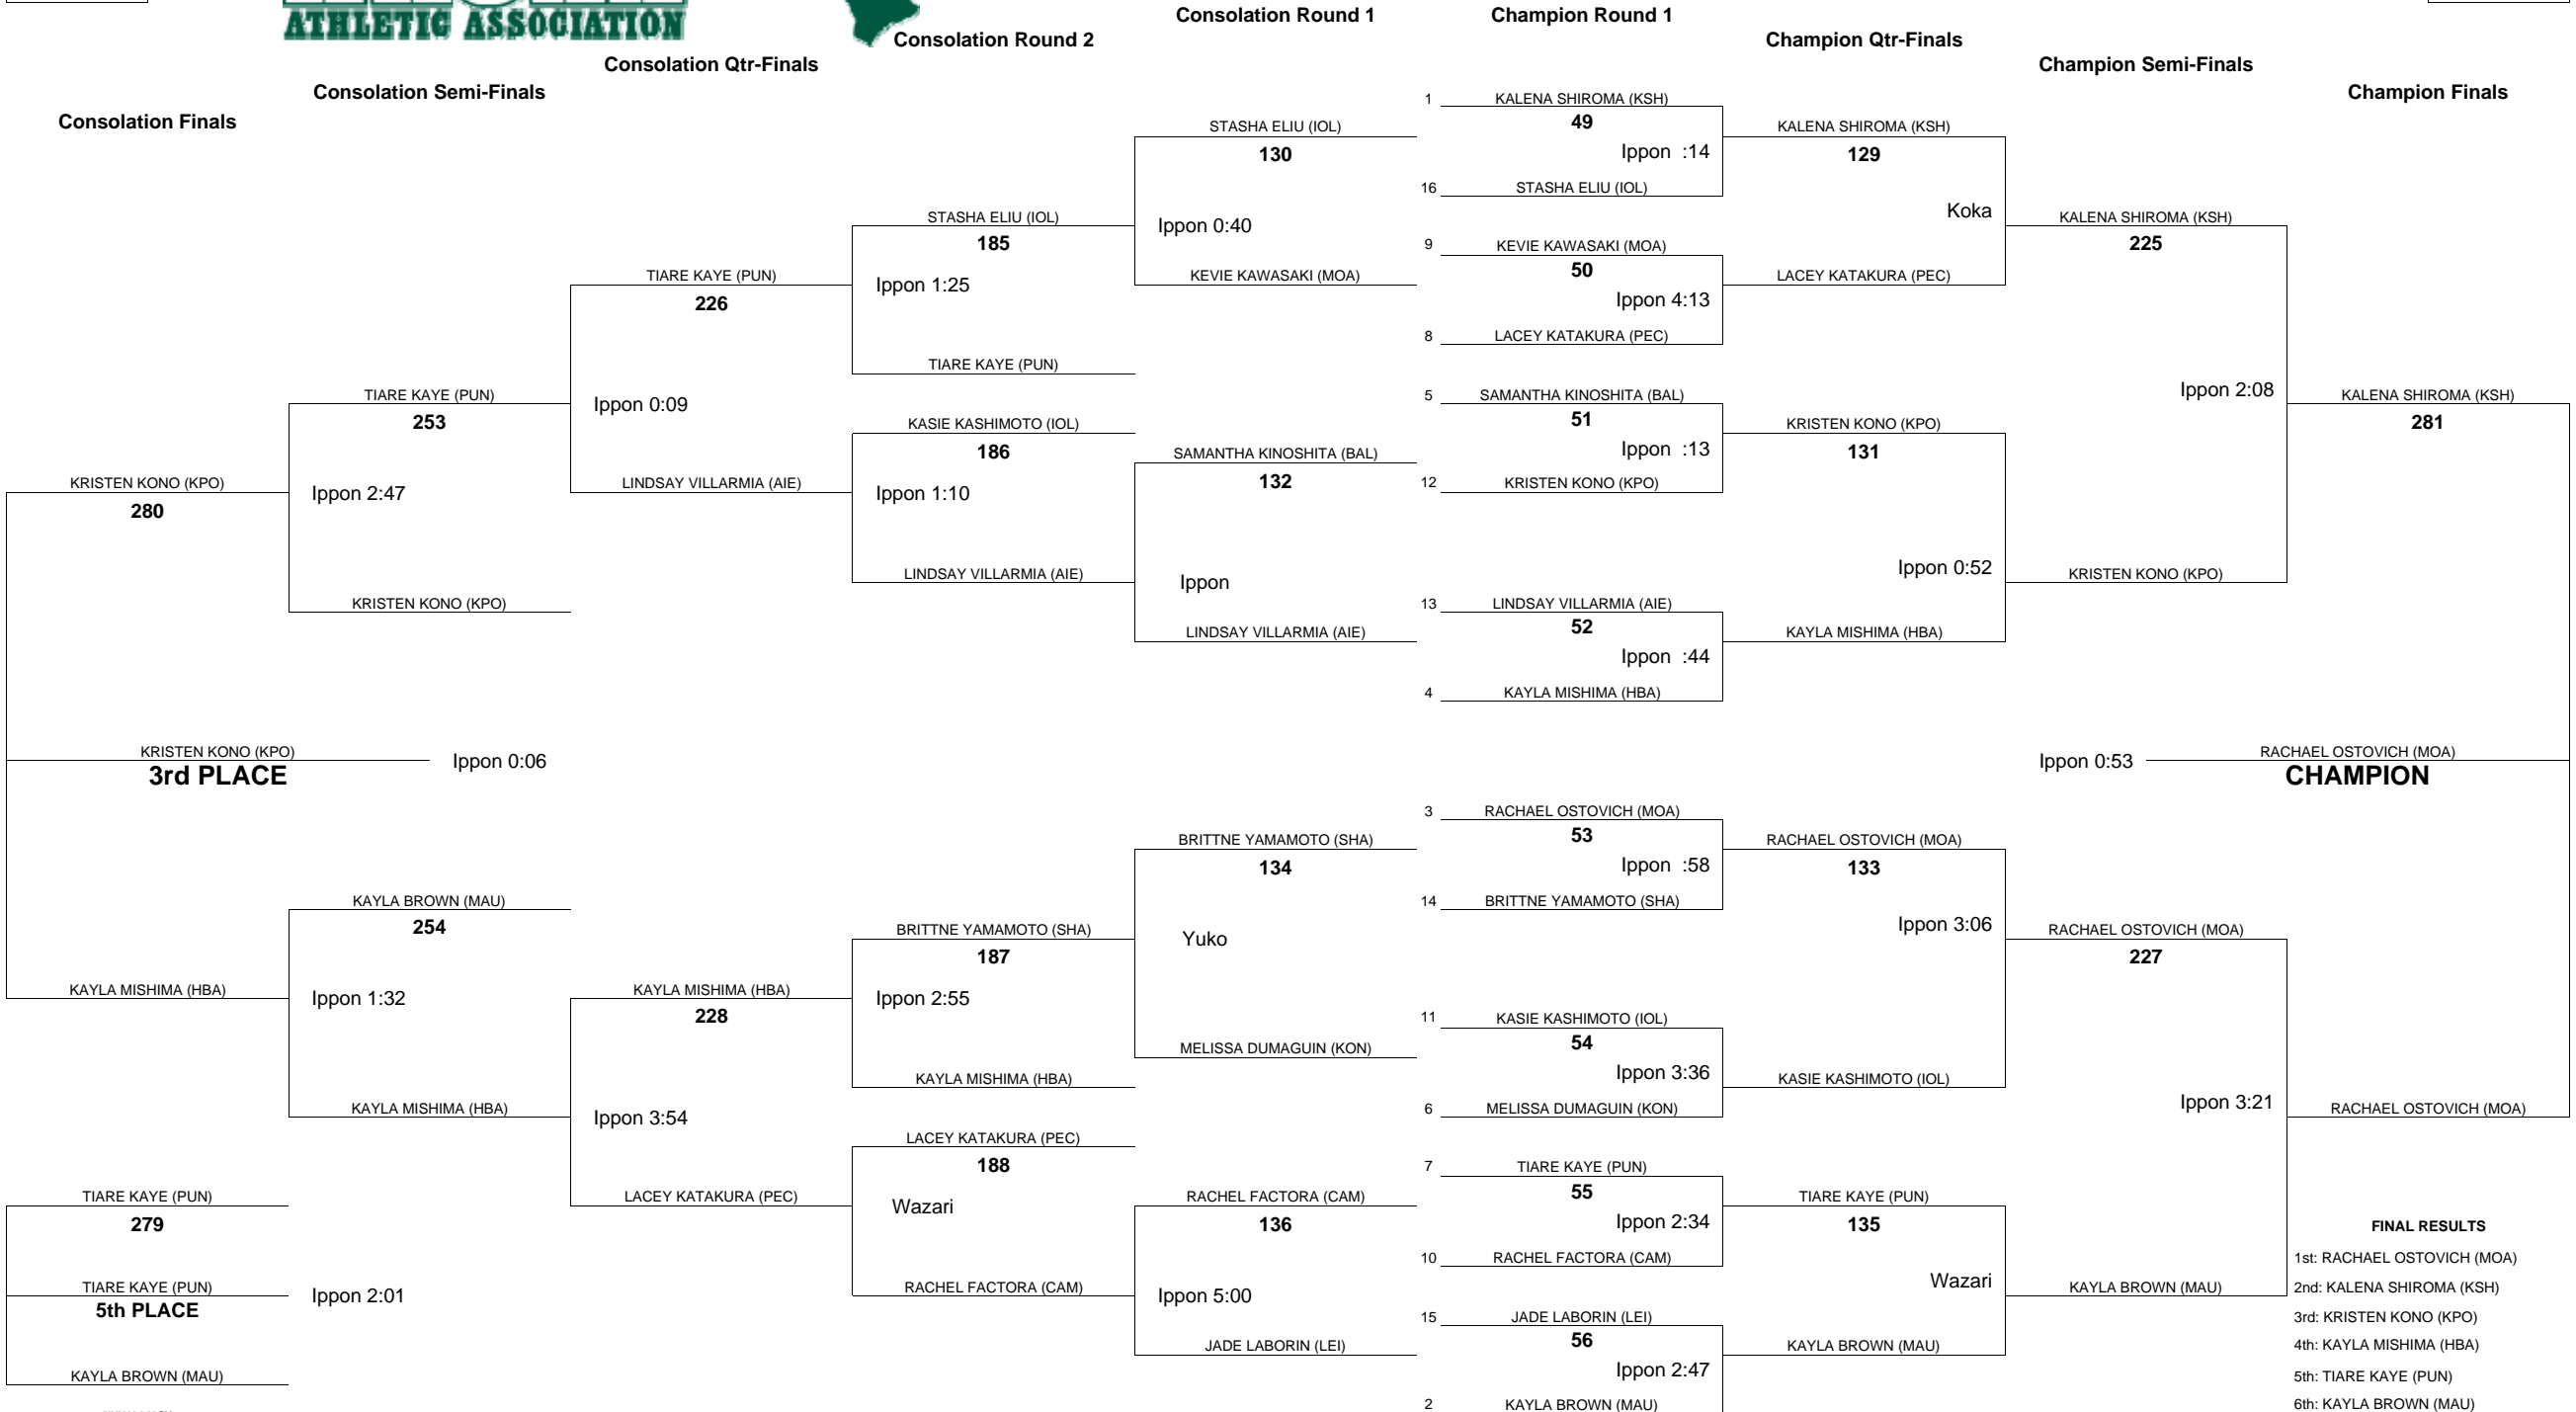

HAWAII HIGH SCHOOL ATHLETIC ASSOCIATION 2009 GIRLS JUDO CHAMPIONSHIPS

WEIGHT CLASS
139

WEIGHT CLASS
139