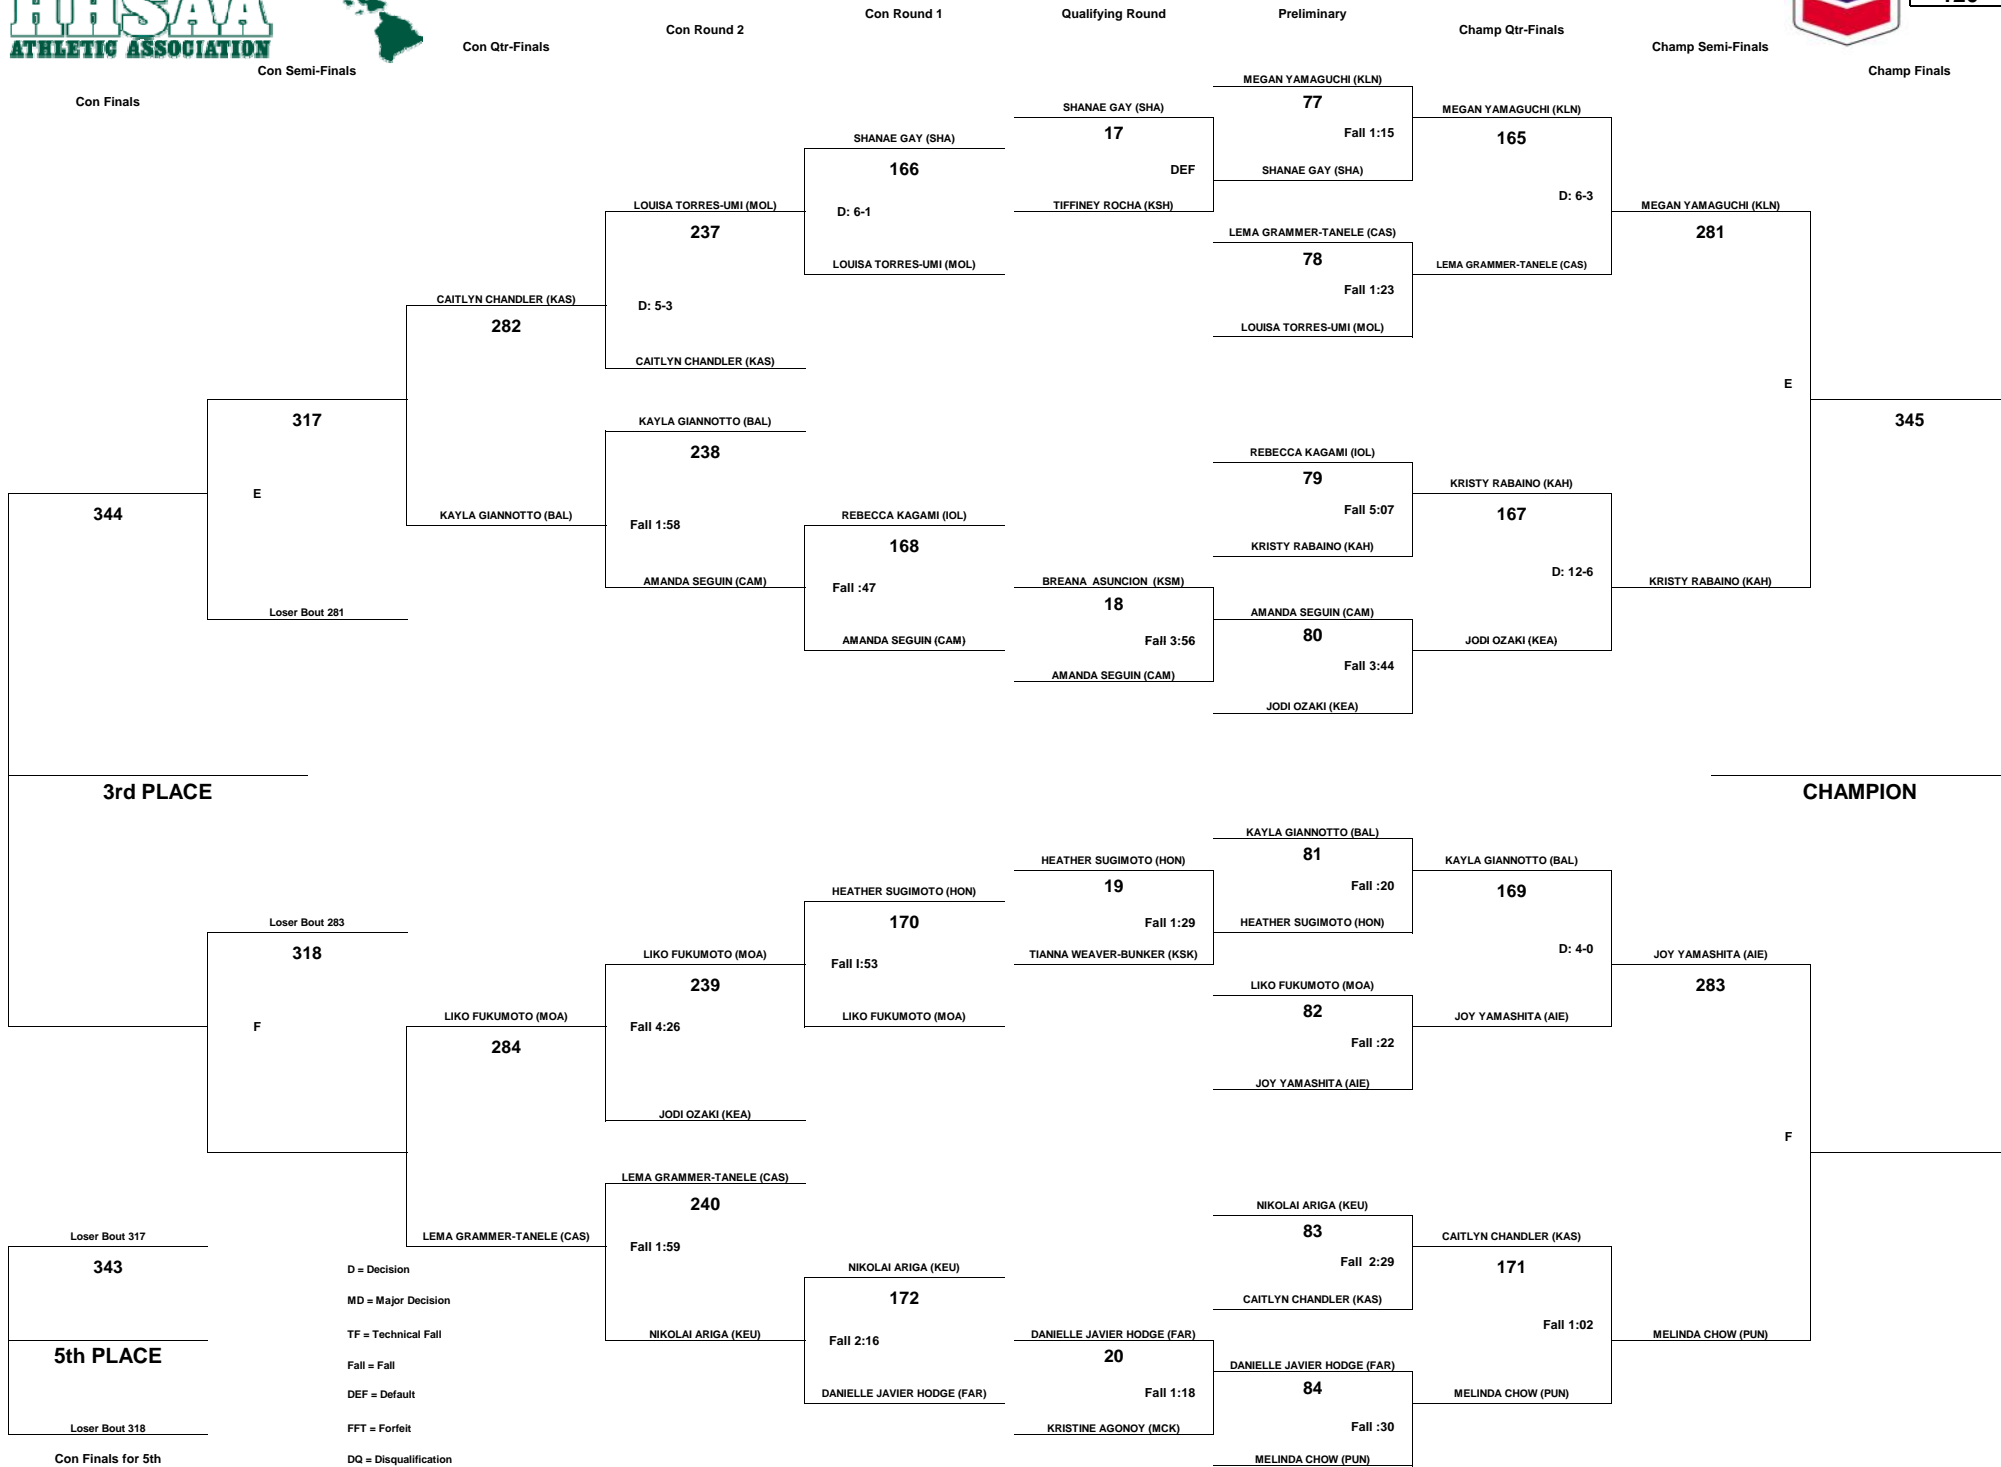

CHEVRON-HAWAII HIGH SCHOOL ATHLETIC ASSOCIATION 2009 GIRLS WRESTLING CHAMPIONSHIPS