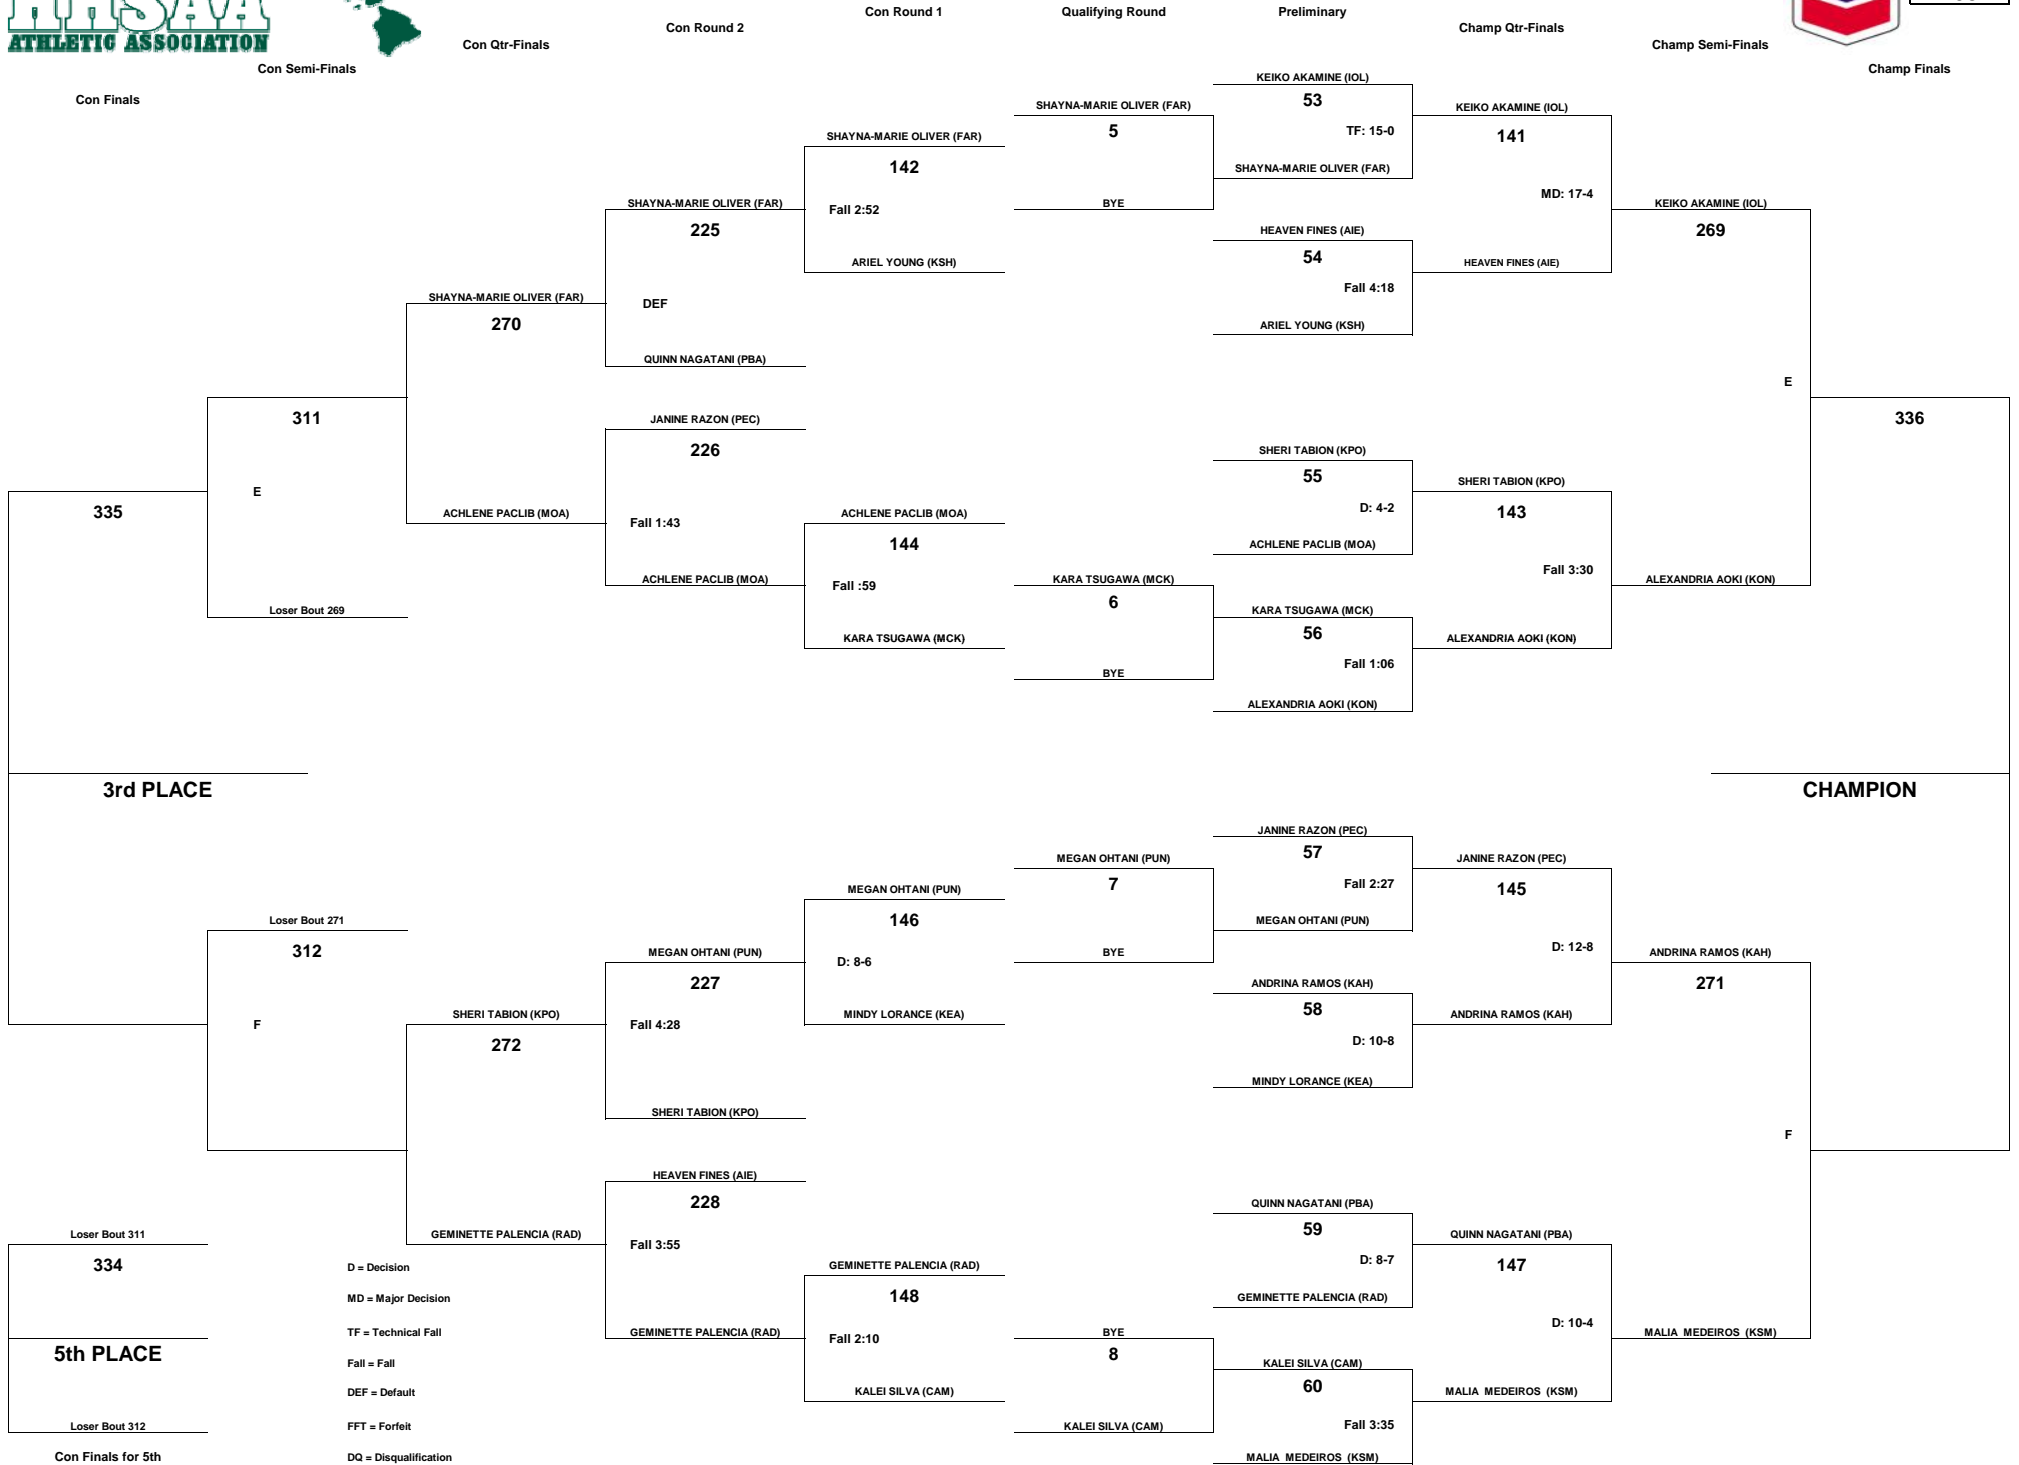

CHEVRON-HAWAII HIGH SCHOOL ATHLETIC ASSOCIATION 2009 GIRLS WRESTLING CHAMPIONSHIPS

WEIGHT CLASS

98

D = Decision
MD = Major Decision
TF = Technical Fall
Fall = Fall
DEF = Default
FFT = Forfeit
DQ = Disqualification

Con Finals for 5th

CHEVRON-HAWAII HIGH SCHOOL ATHLETIC ASSOCIATION 2009 GIRLS WRESTLING CHAMPIONSHIPS

D = Decision
 MD = Major Decision
 TF = Technical Fall
 Fall = Fall
 DEF = Default
 FFT = Forfeit
 DQ = Disqualification