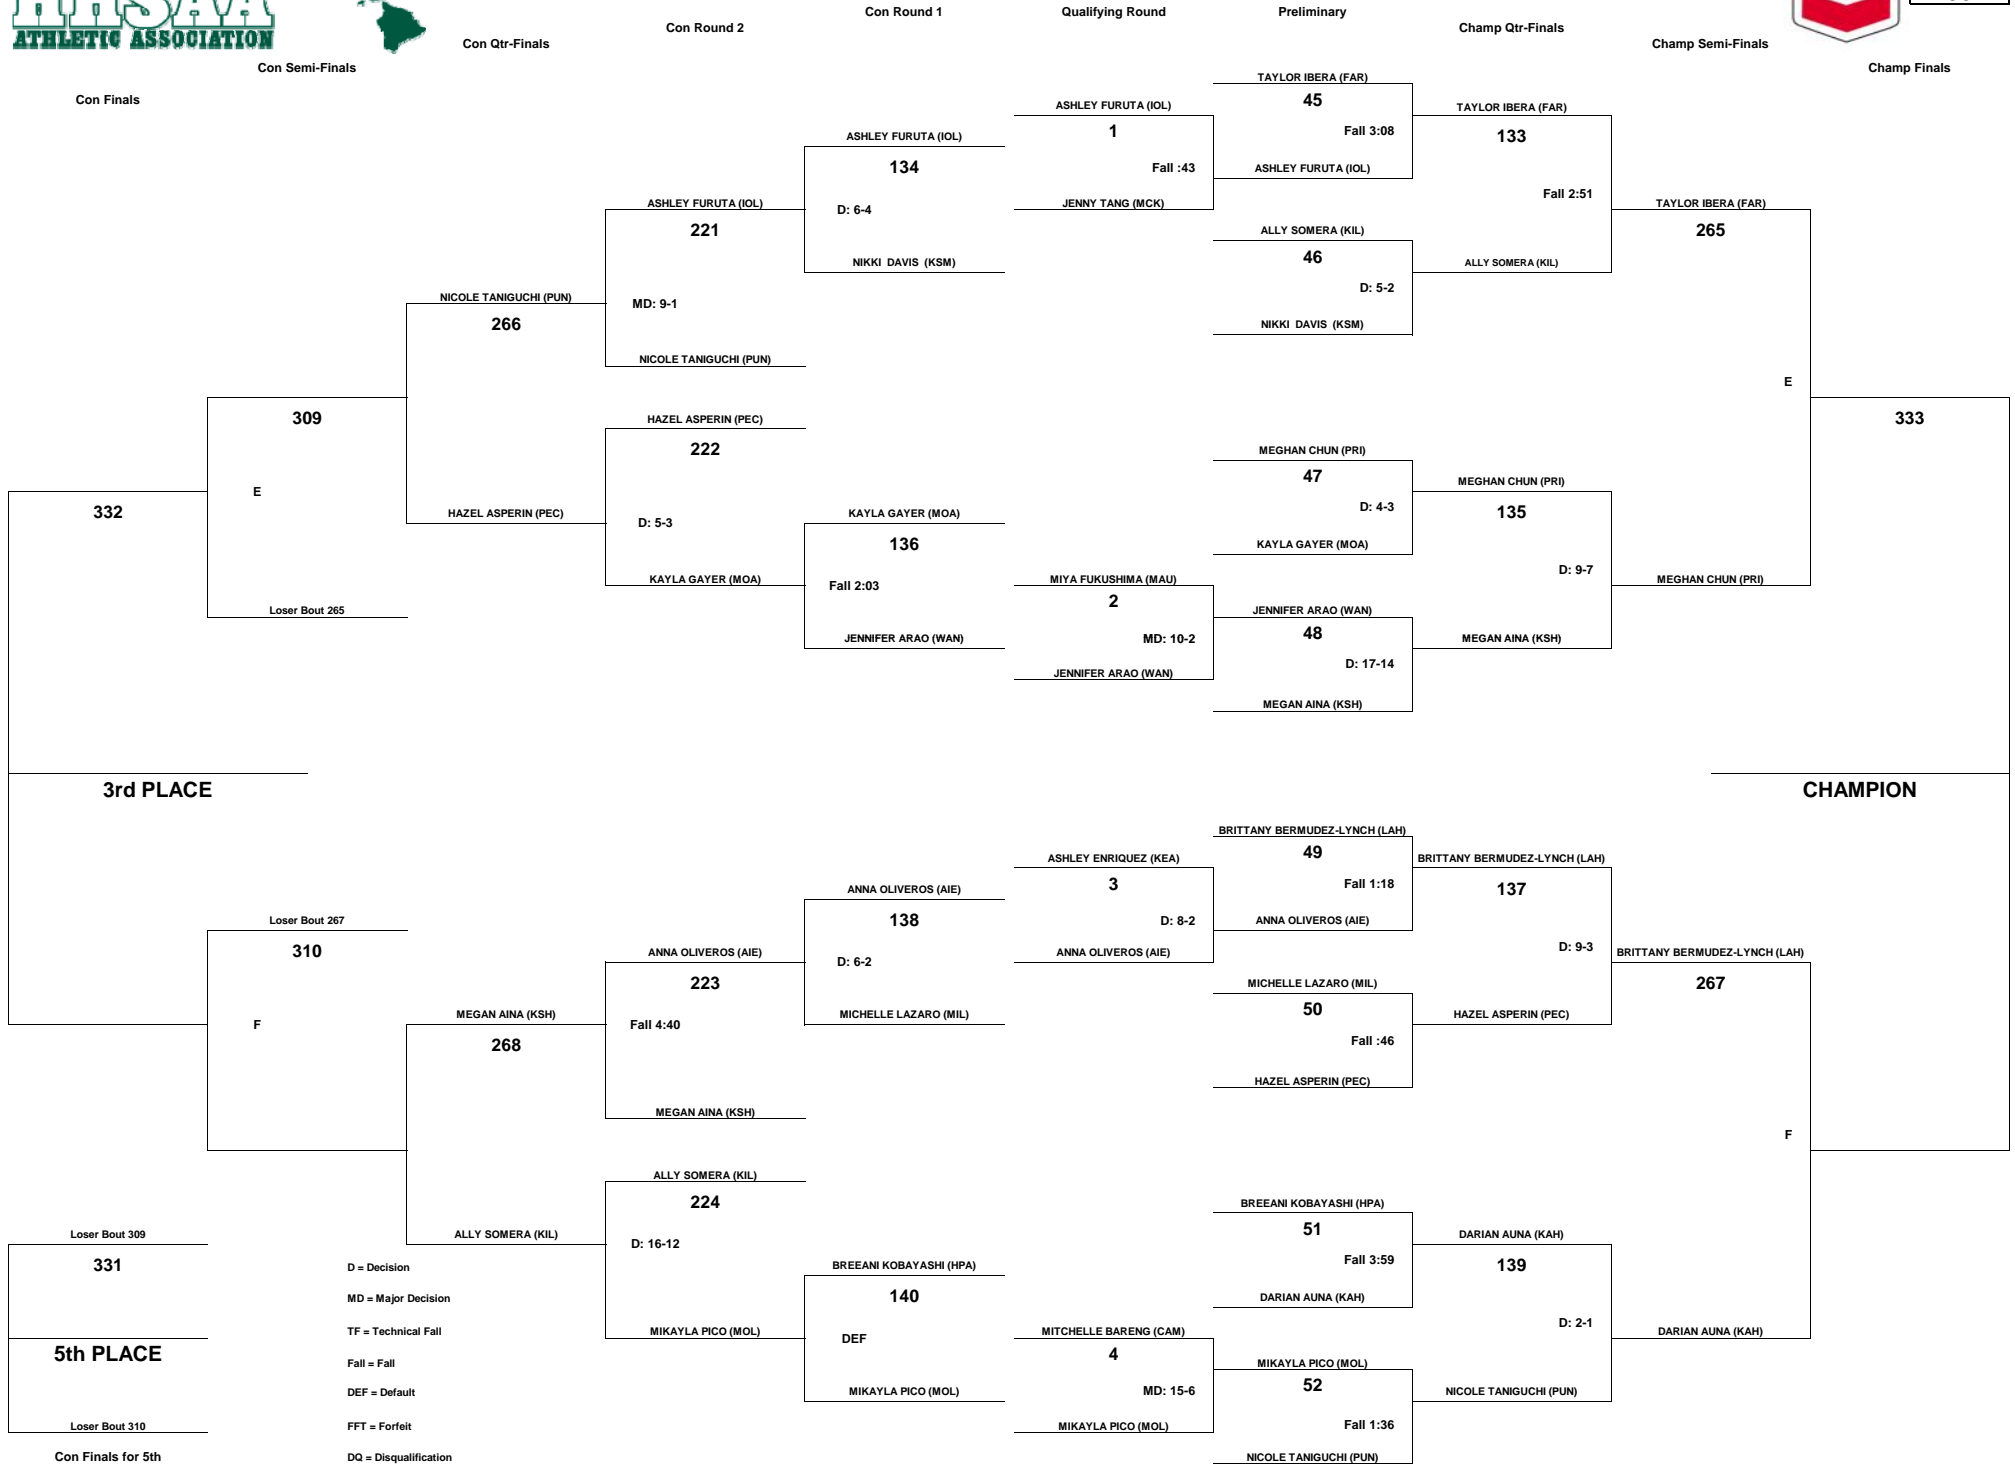

CHEVRON-HAWAII HIGH SCHOOL ATHLETIC ASSOCIATION 2009 GIRLS WRESTLING CHAMPIONSHIPS

WEIGHT CLASS

98

D = Decision
MD = Major Decision
TF = Technical Fall
Fall = Fall
DEF = Default
FFT = Forfeit
DQ = Disqualification

Con Finals for 5th

CHEVRON-HAWAII HIGH SCHOOL ATHLETIC ASSOCIATION 2009 GIRLS WRESTLING CHAMPIONSHIPS

D = Decision
 MD = Major Decision
 TF = Technical Fall
 Fall = Fall
 DEF = Default
 FFT = Forfeit
 DQ = Disqualification