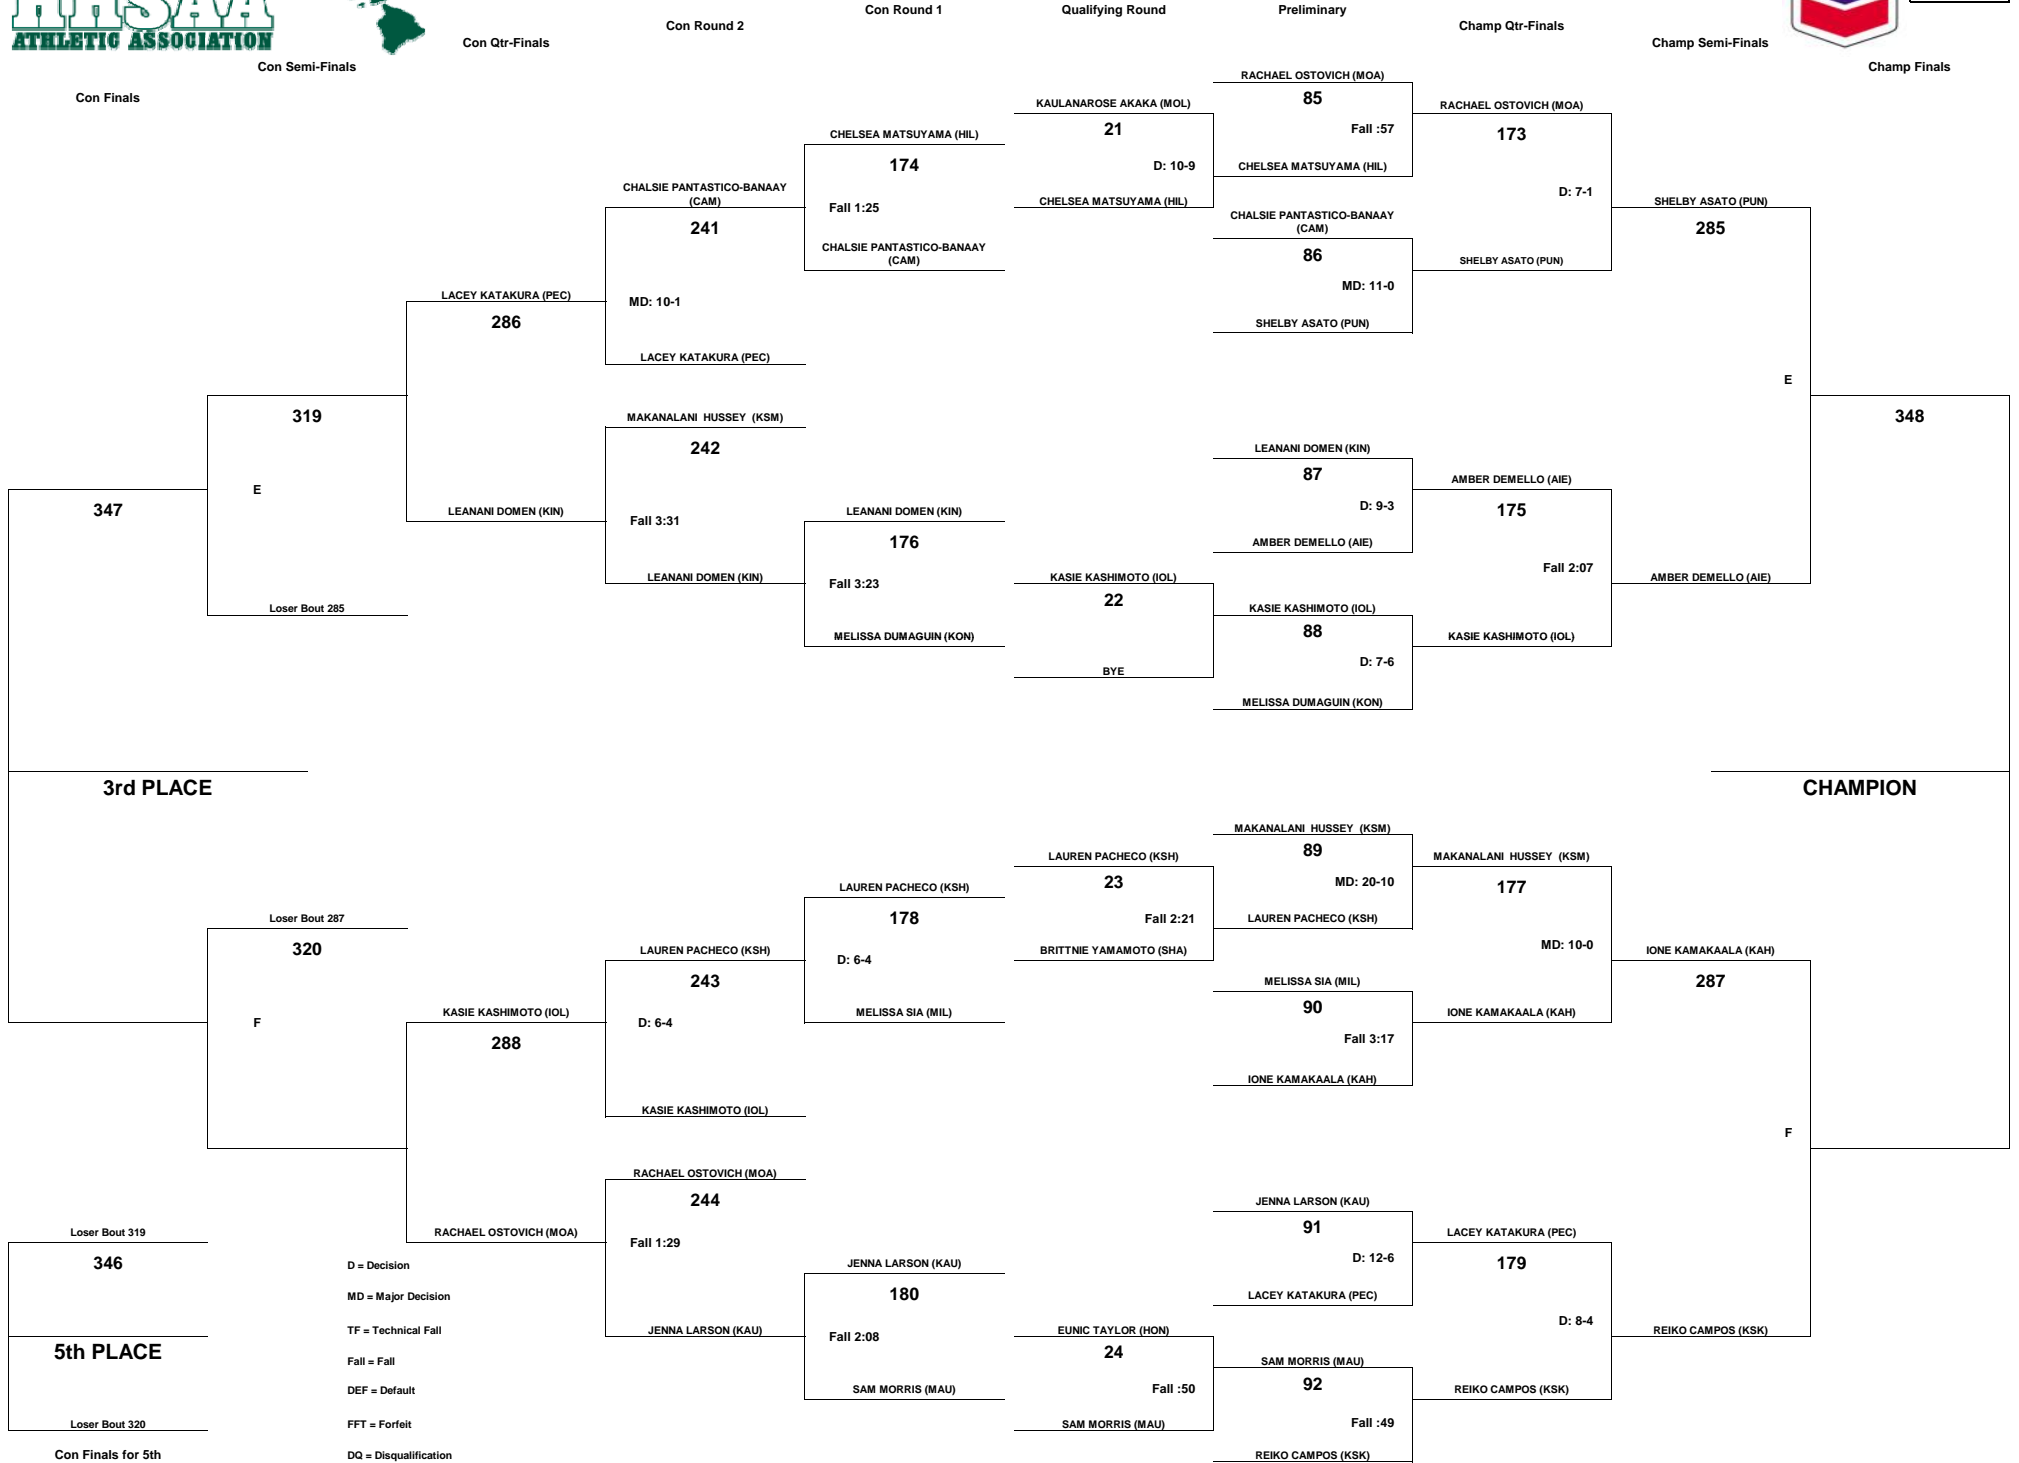

CHEVRON-HAWAII HIGH SCHOOL ATHLETIC ASSOCIATION 2009 GIRLS WRESTLING CHAMPIONSHIPS