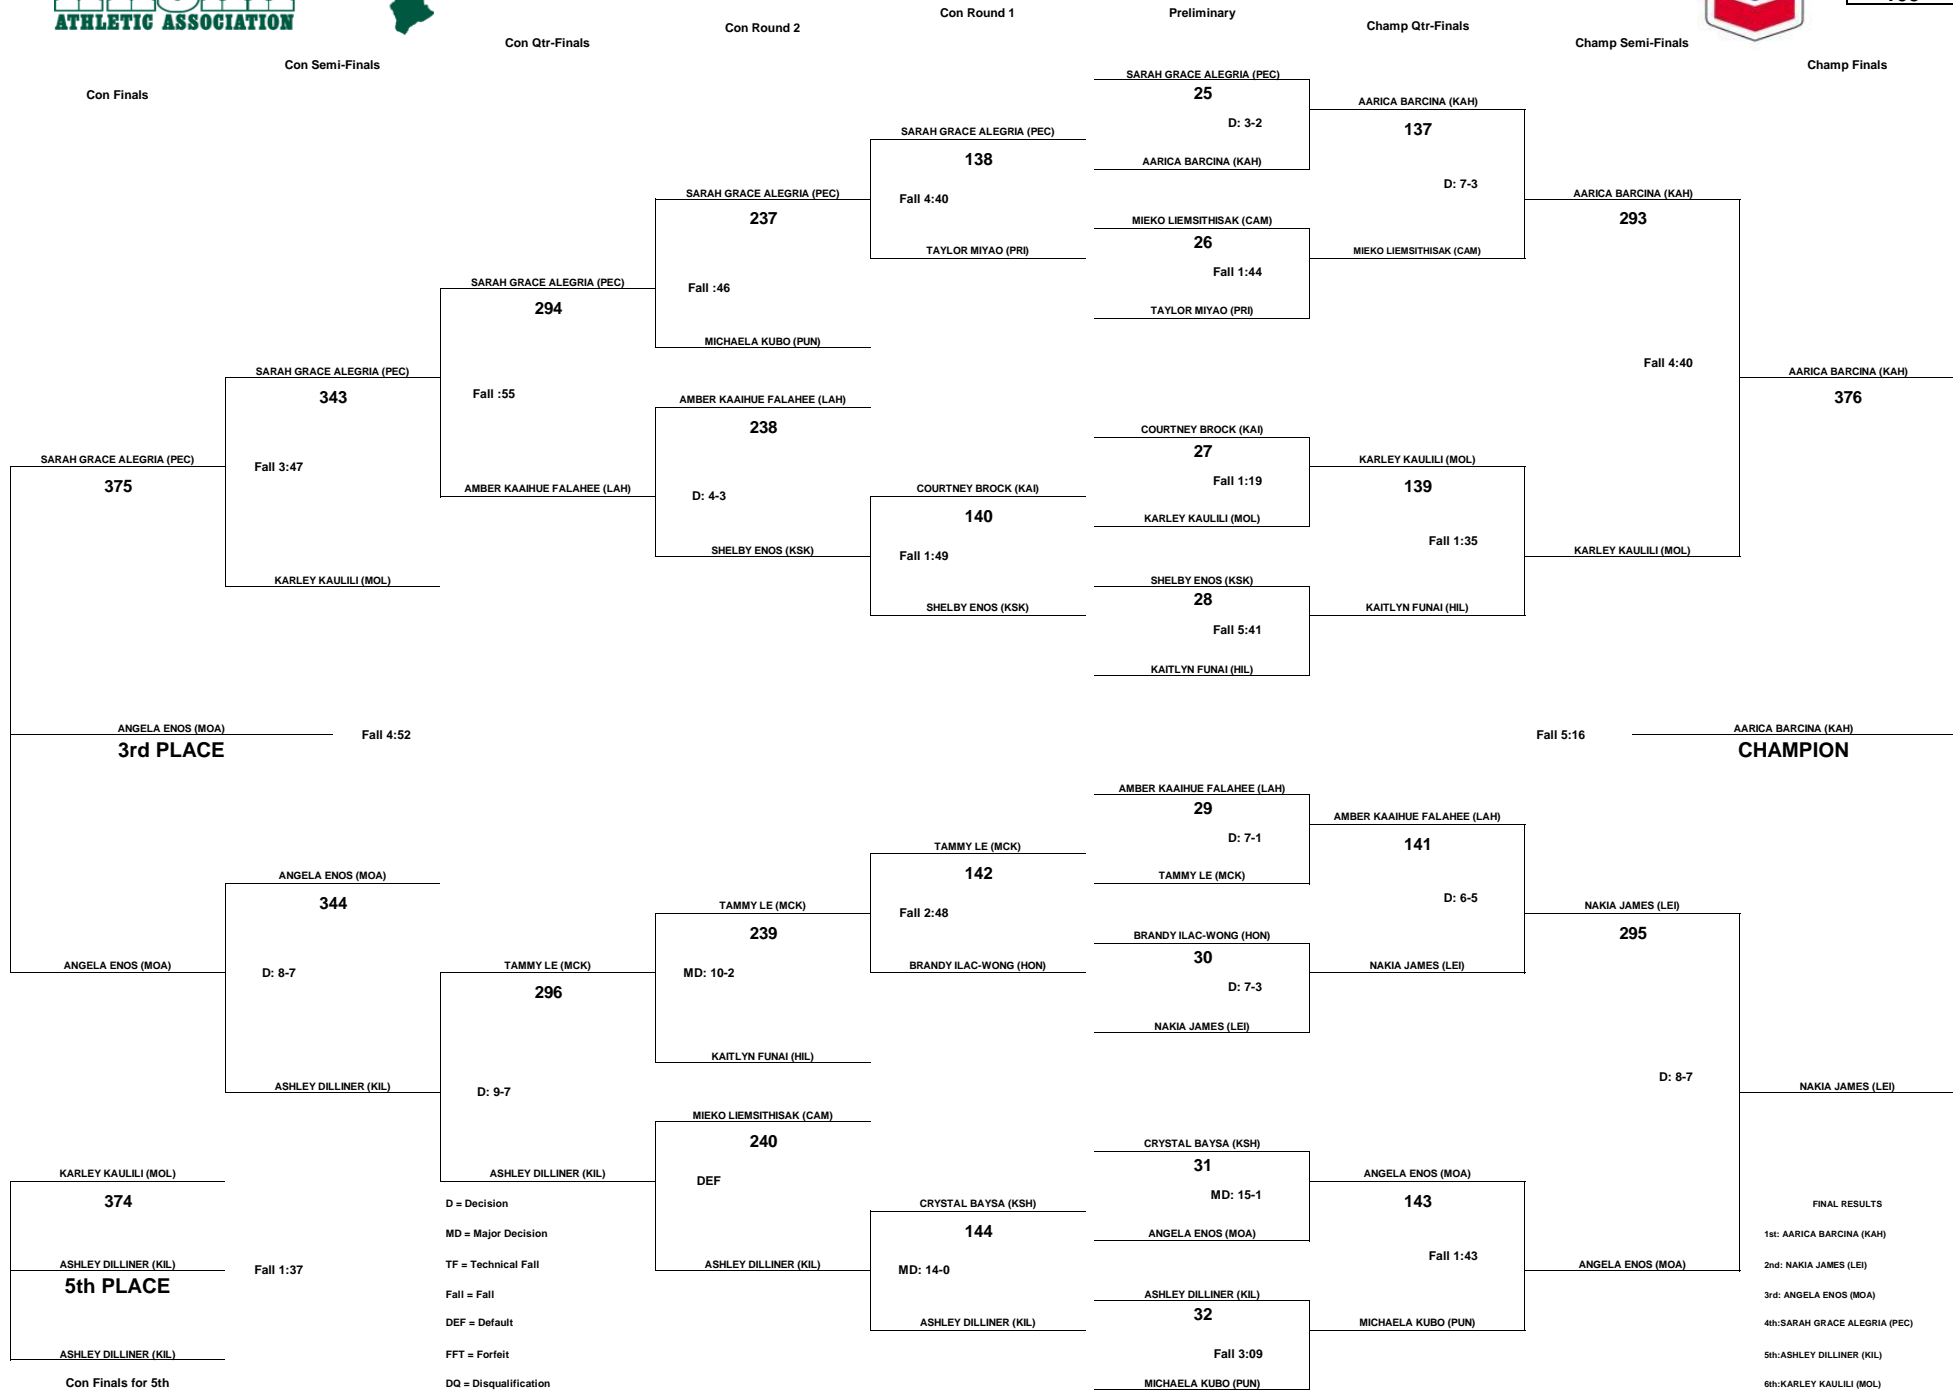

CHEVRON-HAWAII HIGH SCHOOL ATHLETIC ASSOCIATION 2013 GIRLS WRESTLING CHAMPIONSHIPS

WEIGHT CLASS
109