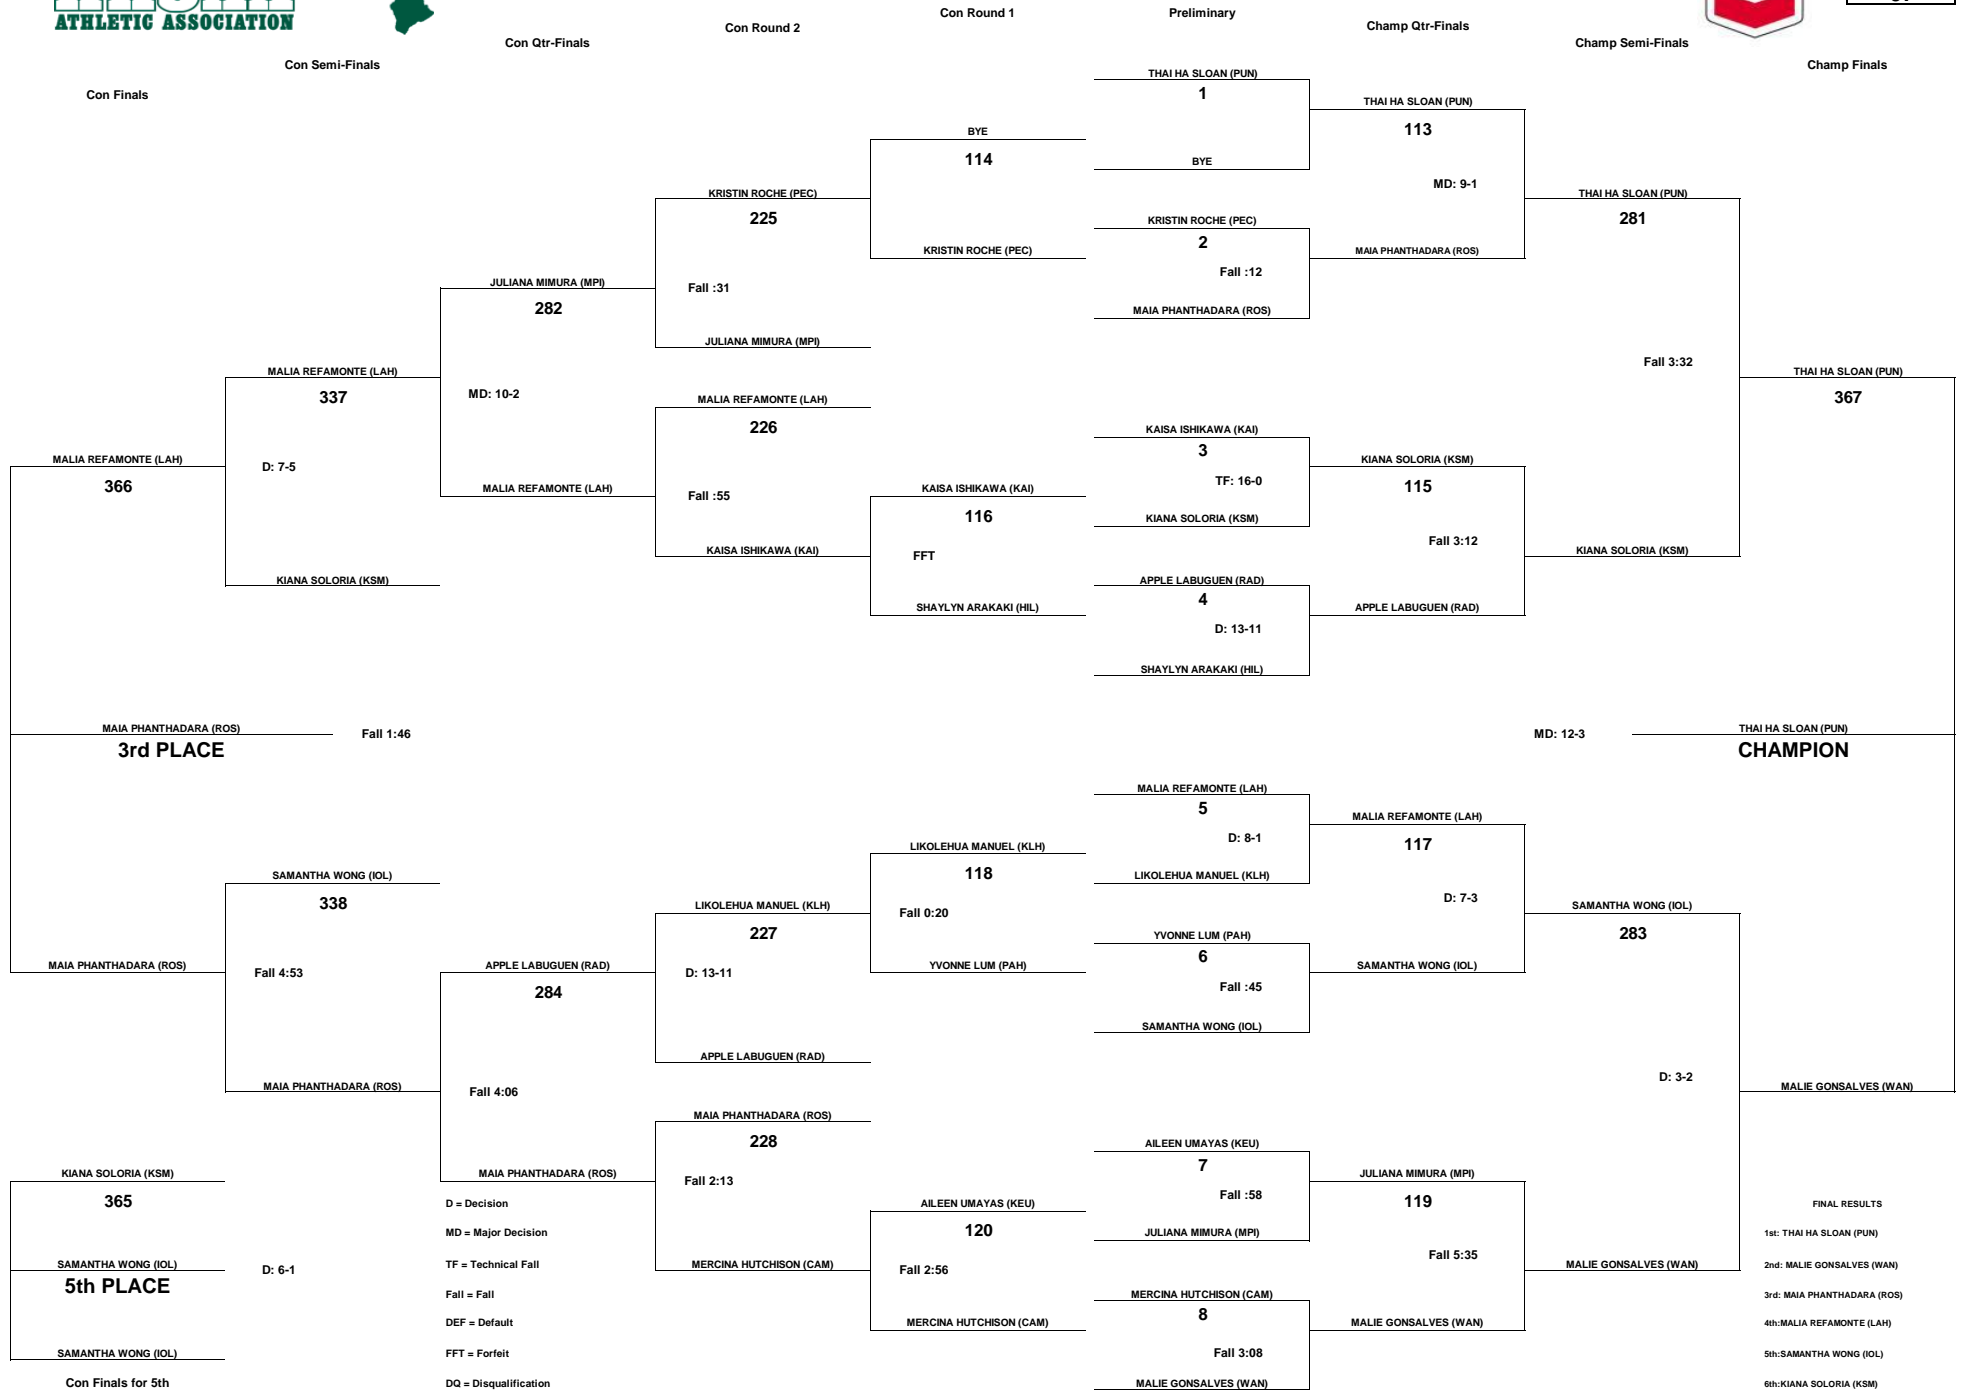

CHEVRON-HAWAII HIGH SCHOOL ATHLETIC ASSOCIATION 2013 GIRLS WRESTLING CHAMPIONSHIPS

WEIGHT CLASS
97